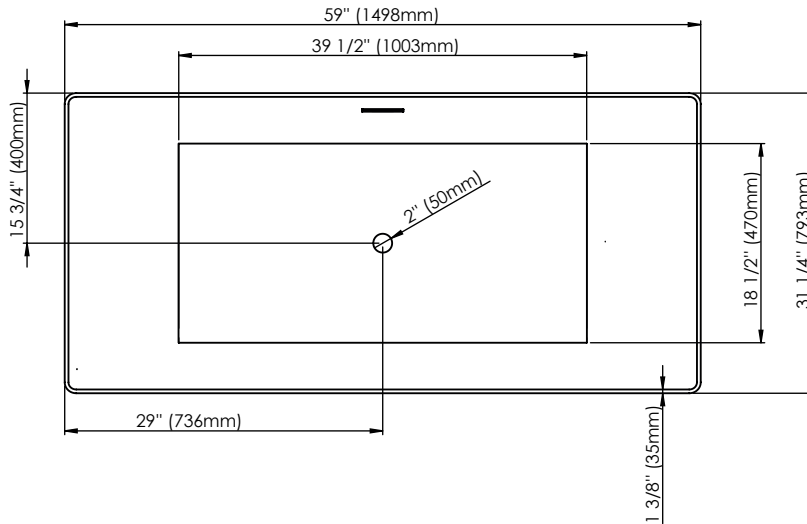

Produits Neptune
Rouge

Prague F1 3260

Bathtub

Ajustable feet

Above-the-floor rough (AFR)

*All dimensions are approximate and subject to change without notice
Please refer to the installation guide before beginning the installation