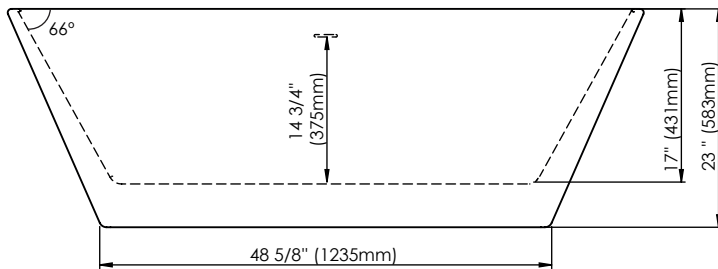

Produits Neptune
Rouge

Prague F1 3260

Bathtub

Ajustable feet

Above-the-floor rough (AFR)

*All dimensions are approximate and subject to change without notice
Please refer to the installation guide before beginning the installation