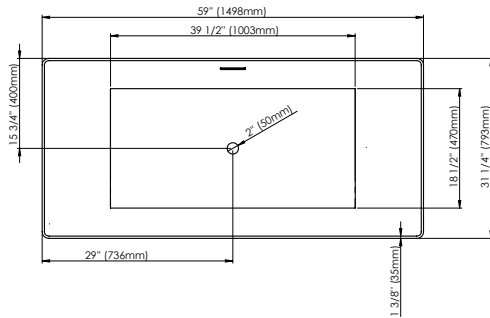

PRAGUE F1 3260

59 1/8" x 31 1/2" x 23"

PRODUCT DESCRIPTION:

Adjustable feet
Contemporary style
Above-the-floor rough (AFR)
Integrated linear overflow and drain kit included, chrome

24-48hrs
5 days

WATER CAPACITY:

68 gallons

IMMERSION:

14 3/4 po

BOX SIZE:

60" x 33" x 25"

NET WEIGHT:

129 lbs

GROSS WEIGHT:

144 lbs

Bathtub only

PRA3260F1

Mass-Air

PRA3260F1M

Included: 12 injectors, 750W (1 1/2h.p.) Optima blower, with 300W heating element, 72" blower hose extension, and remote control.

Rouge-Air

PRA3260F1A

Included: 12 micro-jets, 750W (1 1/2h.p.) Optima blower, with 300W heating element, 72" blower hose extension, and remote control.

GENERAL OPTIONS

Overflow and waste included: Chrome

Acrylic Colour: White

Standard

Bathtub drain adapter (picture below)

Gel black neck pillow

White, brushed nickel or black overflow and drain kit

MASS-AIR / ROUGE-AIR OPTIONS

Mass-Air Jet finish: White/Chrome

Standard

Others: Chrome/Chrome

96" blower hose extension

A blower hose extension is required when the blower is located more than 4' from the bathtub.

BATHTUB DRAIN ADAPTER

123Connect is a freestanding bathtub rough-in (install before tile).

- Quick, easy and clean installation.
- No access panel required.
- Allows for an installation as close to the wall as possible.

LINEAR OVERFLOW

White

Brushed nickel

Chrome

Black

CONFORMITY ATTESTATION
Bathtub Standards
cUPC
Hydromassage Standard
CAN / CSA.B45.10 / CSA.C22.2 / UL-1795

ECORESPONSIBLE Certification
First manufacturer of bathroom products in North America to be certified ecoresponsible

Produits Neptune
Rouge

6835, Picard street, Saint-Hyacinthe (Québec) J2S 1H3
Phone: (450) 773-7058 - Fax: (450) 773-5063
produitsneptune.com

REV: 07-19