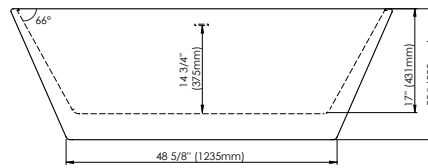

PRAGUE F1 3260

59 1/8" x 31 1/2" x 23"

PRODUCT DESCRIPTION:

Adjustable feet
Contemporary style
Above-the-floor rough (AFR)
Integrated linear overflow and drain kit included, chrome

24-48hrs
5 days

WATER CAPACITY:

68 gallons

IMMERSION:

14 3/4 po

BOX SIZE:

60" x 33" x 25"

NET WEIGHT:

129 lbs

GROSS WEIGHT:

144 lbs

Bathtub only

PRA3260F1

Mass-Air

PRA3260F1M

Included: 12 injectors, 750W (1 1/2h.p.) Optima blower, with 300W heating element, 72" blower hose extension, and remote control.

Rouge-Air

PRA3260F1A

Included: 12 micro-jets, 750W (1 1/2h.p.) Optima blower, with 300W heating element, 72" blower hose extension, and remote control.

GENERAL OPTIONS

Overflow and waste included: Chrome

Acrylic Colour: White

Standard

Bathtub drain adapter (picture below)

Gel black neck pillow

White, brushed nickel or black overflow and drain kit

MASS-AIR / ROUGE-AIR OPTIONS

Mass-Air Jet finish: White/Chrome

Standard

Others: Chrome/Chrome

96" blower hose extension

A blower hose extension is required when the blower is located more than 4' from the bathtub.

BATHTUB DRAIN ADAPTER

123Connect is a freestanding bathtub rough-in (install before tile).

- Quick, easy and clean installation.
- No access panel required.
- Allows for an installation as close to the wall as possible.

LINEAR OVERFLOW

White

Brushed nickel

Chrome

Black

CONFORMITY ATTESTATION
Bathtub Standards
cUPC
Hydromassage Standard
CAN / CSA.B45.10 / CSA.C22.2 / UL-1795

ECORESPONSIBLE Certification
First manufacturer of bathroom products in North America to be certified ecoresponsible

Produits Neptune
Rouge

6835, Picard street, Saint-Hyacinthe (Québec) J2S 1H3
Phone: (450) 773-7058 - Fax: (450) 773-5063
produitsneptune.com

REV: 07-19