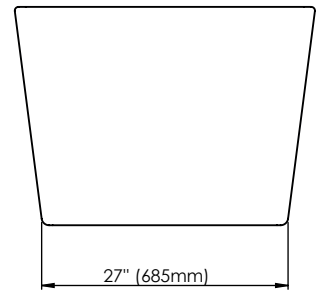

Produits Neptune
Rouge

Prague F1 3260

Bathtub

Ajustable feet

Above-the-floor rough (AFR)

*All dimensions are approximate and subject to change without notice
Please refer to the installation guide before beginning the installation