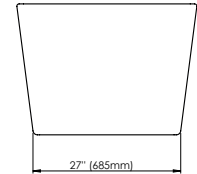

PRAGUE F1 3260

59 1/8" x 31 1/2" x 23"

PRODUCT DESCRIPTION:

Adjustable feet
Contemporary style
Above-the-floor rough (AFR)
Integrated linear overflow and drain kit included, chrome

24-48hrs
5 days

WATER CAPACITY:

68 gallons

IMMERSION:

14 3/4 po

BOX SIZE:

60" x 33" x 25"

NET WEIGHT:

129 lbs

GROSS WEIGHT:

144 lbs

Bathtub only

PRA3260F1

Mass-Air

PRA3260F1M

Included: 12 injectors, 750W (1 1/2h.p.) Optima blower, with 300W heating element, 72" blower hose extension, and remote control.

Rouge-Air

PRA3260F1A

Included: 12 micro-jets, 750W (1 1/2h.p.) Optima blower, with 300W heating element, 72" blower hose extension, and remote control.

GENERAL OPTIONS

Overflow and waste included: Chrome

Acrylic Colour: White

Standard

Bathtub drain adapter (picture below)

Gel black neck pillow

White, brushed nickel or black overflow and drain kit

MASS-AIR / ROUGE-AIR OPTIONS

Mass-Air Jet finish: White/Chrome

Standard

Others: Chrome/Chrome

96" blower hose extension

A blower hose extension is required when the blower is located more than 4' from the bathtub.

BATHTUB DRAIN ADAPTER

123Connect is a freestanding bathtub rough-in (install before tile).

- Quick, easy and clean installation.
- No access panel required.
- Allows for an installation as close to the wall as possible.

LINEAR OVERFLOW

White

Brushed nickel

Chrome

Black

CONFORMITY ATTESTATION
Bathtub Standards
cUPC
Hydromassage Standard
CAN / CSA.B45.10 / CSA.C22.2 / UL-1795

ECORESPONSIBLE Certification
First manufacturer of bathroom products in North America to be certified ecoresponsible

Produits Neptune
Rouge

6835, Picard street, Saint-Hyacinthe (Québec) J2S 1H3
Phone: (450) 773-7058 - Fax: (450) 773-5063
produitsneptune.com

REV: 07-19