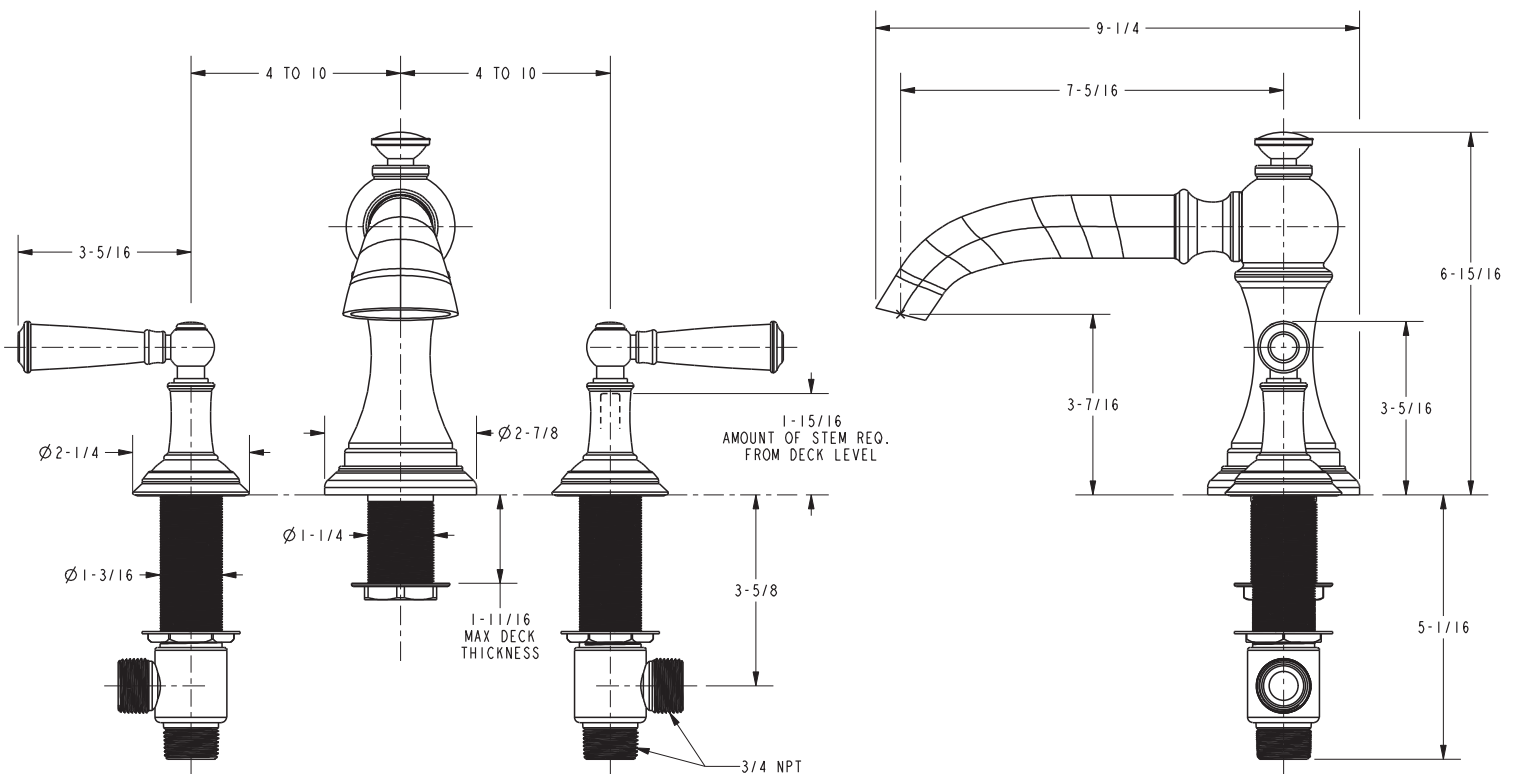

Roman Tub Deck Trim

3-2456

Features

- Solid brass construction
- ADA compliant traditional lever handles
- 3-1/16" (7.8 cm) spout height at outlet
- 9-1/16" (23.0 cm) spout reach (c-c)
- Intended for use with Newport Brass rough valve kit (Required Accessory) which incorporates the following:
 - Brass valve bodies and quick-connect spout fitting
 - Quarter-turn washerless ceramic disc 3/4" valve cartridges

Required Accessory:

Trim, above, and Rough Valve Kit, below, must both be specified.

Application	Roman Tub			Roman Tub with Handshower					
	Hot Valve	Cold Valve	Spout Quick-Connect Fitting	Hot Valve	Cold Valve	Spout Quick-Connect Fitting	Poly-Braided Hose	Handshower Diverter	H/S Flange Hardware
Inlet/Outlet Size	3/4"	3/4"	3/4"	3/4"	3/4"	3/4"	1/2"	1/2" / 3/4"	-
Part Number	<input type="checkbox"/> 1-502			<input type="checkbox"/> 1-503					
Image									

Product Specification: Add "Color / Finish" suffix to Model number, below.

The Roman Tub Deck Trim shall be made of solid brass construction. Roman Tub Deck Trim shall incorporate ADA compliant traditional lever handles. Product shall incorporate a 3-1/16" (7.8 cm) spout height at outlet and a 9-1/16" (23.0 cm) spout reach (c-c). Rough valve kit shall incorporate brass valve bodies with quarter-turn washerless ceramic disc 3/4" valve cartridges and a quick-connect spout fitting. Roman Tub Deck Trim shall be Newport Brass Model 3-2456/_____ and Newport Brass rough valve kit shall be 1-502.

3-2456

PRODUCT DIMENSIONS *(Units are in inches)*

Sutton Roman Tub Deck Trim 3-2456