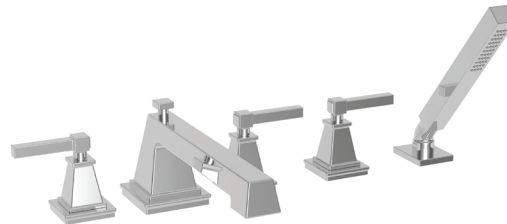

MALVINA

Features

- Solid brass construction
- 2.61" (6.6 cm) spout height at outlet
- 9.50" (24.1 cm) spout reach (c-c)
- Intended for use with Newport Brass rough valve kit (Required Accessory) which incorporates the following:
 - Brass valve bodies and quick-connect spout fitting
 - Quarter-turn washerless ceramic disc 3/4" valve cartridges
- Diverter valve and hoses as needed for handshower
- ADA Compliant
- 1.8 GPM (6.8 LPM) Max, Handshower Only

Roman Tub with Handshower Deck Trim

3-3147

Codes / Standards Compliance

Meets or exceeds the following at date of manufacture:

- ASME A112.18.1/CSA B125.1
- IAMPO/cUPC
- IPC
- ADA & ICC/ANSI A117.1
- Energy Policy Act of 1992
- EPA WaterSense
- California Energy Commission
- ASME A112.18.3 (Back Flow)
- All applicable US Federal and State material regulations

Required Accessory

System Element	Deck Tub Valve
Description	3-Valve Assembly With Quick Connect Spout Adapter
Inlet/Outlet Size	3/4"
Part Number	1-666
Image	

Product Specification Add "Color / Finish" suffix to Model number, below.

The Roman Tub with Handshower Deck Trim shall be made of solid brass construction. Roman Tub with Handshower Deck Trim shall incorporate lever handles. Product shall incorporate a 2.61" (6.6 cm) spout height at outlet and a 9.50" (24.1 cm) spout reach (c-c). Product shall feature a solid brass handshower with a 1.8 gallons (6.7 liters) per minute maximum flow rate. Rough valve kit shall incorporate brass valve bodies with quarter-turn washerless ceramic disc 3/4" valve cartridges, a spout nipple and a diverter valve with hoses as needed for handshower. Roman Tub with Handshower Deck Trim shall be Newport Brass Model 3-3147/_____ and Newport Brass rough valve kit shall be 1-666.