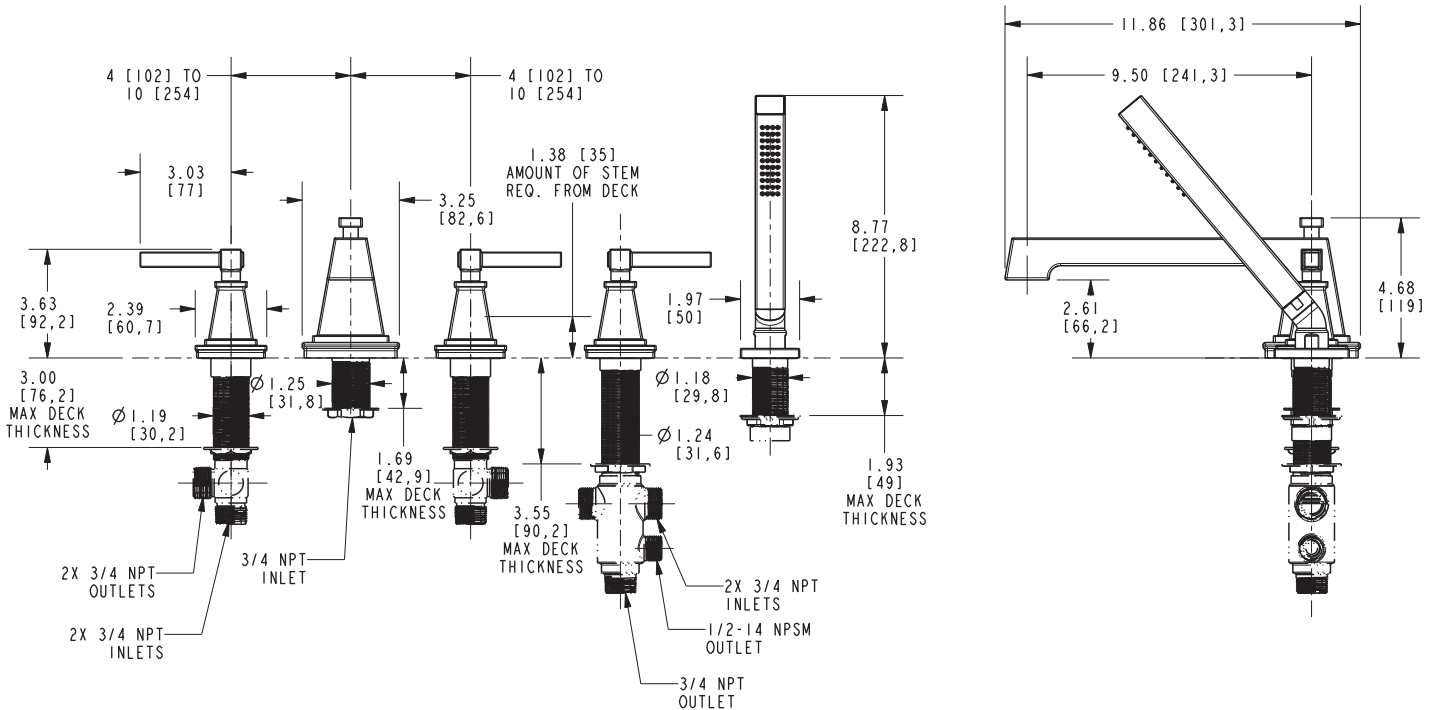

MALVINA

Features

- Solid brass construction
- 2.61" (6.6 cm) spout height at outlet
- 9.50" (24.1 cm) spout reach (c-c)
- Intended for use with Newport Brass rough valve kit (Required Accessory) which incorporates the following:
 - Brass valve bodies and quick-connect spout fitting
 - Quarter-turn washerless ceramic disc 3/4" valve cartridges
- Diverter valve and hoses as needed for handshower
- ADA Compliant
- 1.8 GPM (6.8 LPM) Max, Handshower Only

Required Accessory

System Element	Deck Tub Valve
Description	3-Valve Assembly With Quick Connect Spout Adapter
Inlet/Outlet Size	3/4"
Part Number	1-666
Image	

Product Specification Add "Color / Finish" suffix to Model number, below.

The Roman Tub with Handshower Deck Trim shall be made of solid brass construction. Roman Tub with Handshower Deck Trim shall incorporate lever handles. Product shall incorporate a 2.61" (6.6 cm) spout height at outlet and a 9.50" (24.1 cm) spout reach (c-c). Product shall feature a solid brass handshower with a 1.8 gallons (6.7 liters) per minute maximum flow rate. Rough valve kit shall incorporate brass valve bodies with quarter-turn washerless ceramic disc 3/4" valve cartridges, a spout nipple and a diverter valve with hoses as needed for handshower. Roman Tub with Handshower Deck Trim shall be Newport Brass Model 3-3147/_____ and Newport Brass rough valve kit shall be 1-666.

3-3147

PRODUCT DIMENSIONS *(Units are in inches)*

Malvina Roman Tub Deck Trim 3-3147