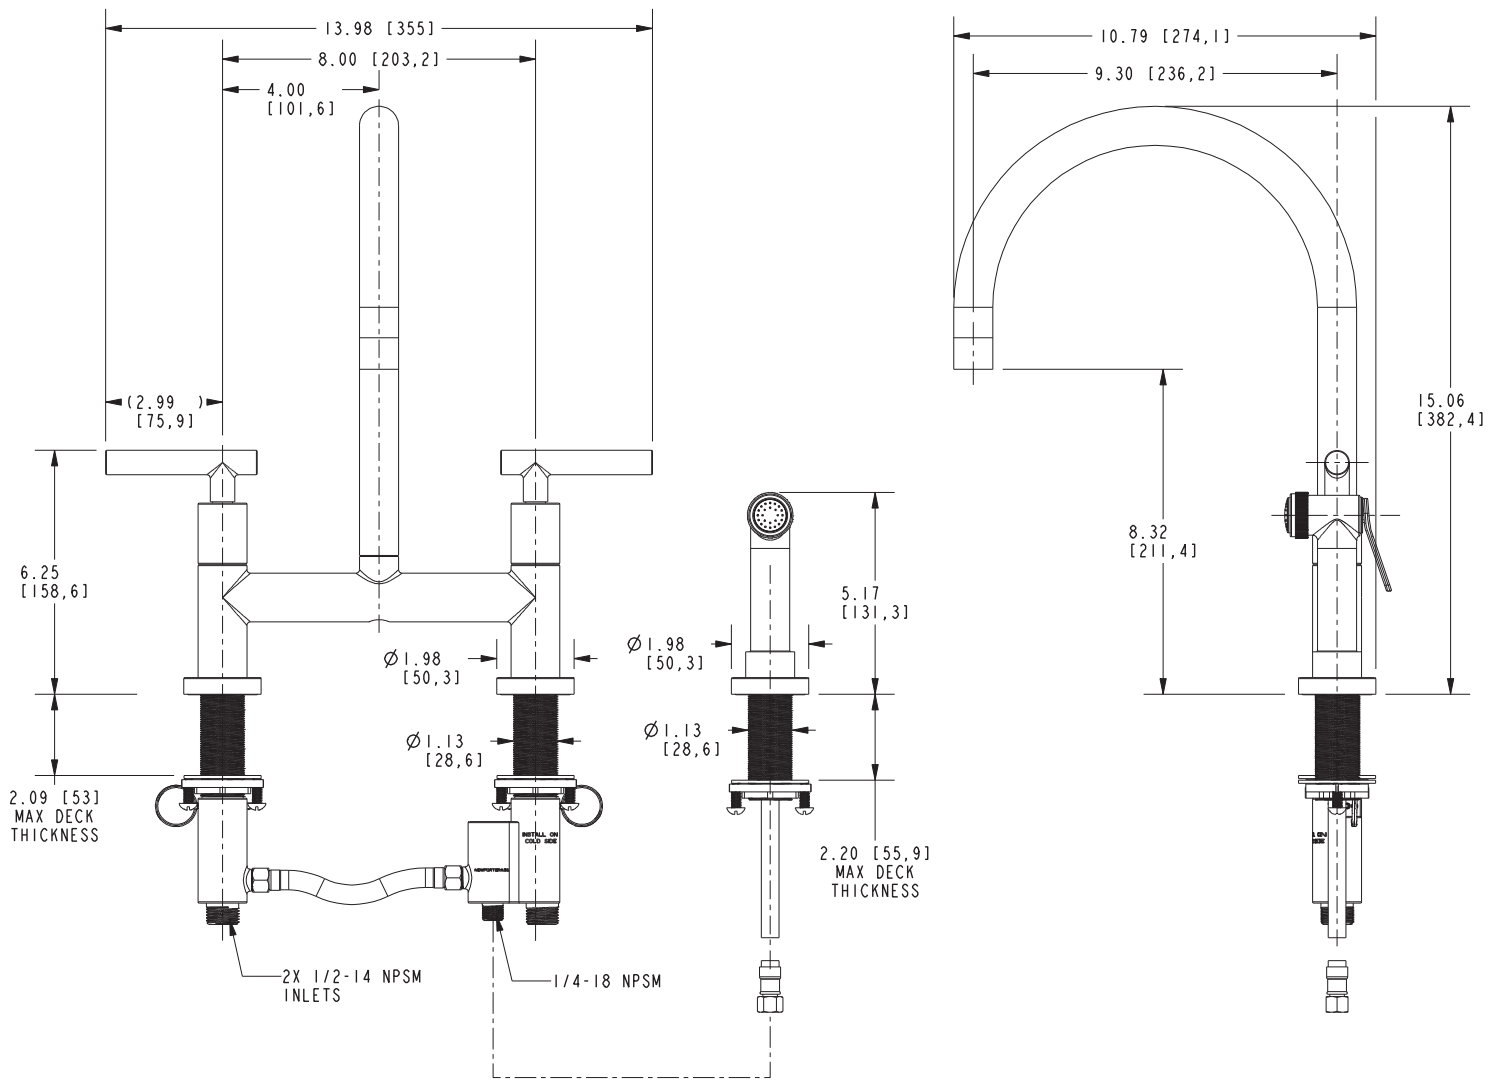

Features

- Solid brass construction
- Bridge-style brass valve bodies
- Quarter-turn washerless ceramic disc valve cartridges
- Swivel spout assembly
- Solid brass pull-out sidespray assembly
- 8.32" (21.1 cm) spout height at outlet
- 9.30" (23.6 cm) spout reach (c-c)
- For 8.00" (20.3 cm) centers
- ADA Complaint (Handles Only)
- 1.8 GPM (6.8 LPM) Max

Bridge Style Kitchen Faucet with Sidespray

1500-5413

Codes / Standards Compliance

Meets or exceeds the following at date of manufacture:

- ASME A112.18.1/CSA B125.1
- IAMPO/cUPC
- NSF/ANSI 61, SECTION 9
- NSF/ANSI 372
- IPC
- ADA & ICC/ANSI A117.1 (Handle Only)
- Energy Policy Act of 1992
- California Energy Commission
- ASME A112.18.3 (Back Flow)
- All applicable US Federal and State material regulations

Product Specification Add "Color / Finish" suffix to Model number, below.

The The Bridge Style Kitchen Faucet shall be made of solid brass construction. Faucet shall incorporate a swivel spout assembly with integral side-spray diverter assembly and feature bridge-style brass valve bodies with quarter-turn washerless ceramic disc valve cartridges. Faucet shall have a 1.8 gallons (6.8 liters) per minute maximum flow rate. Product shall be for 8.00" (20.3 cm) centers. Product shall incorporate a 8.32" (21.1 cm) spout height at outlet and a 9.30" (23.6 cm) spout reach (c-c). Faucet shall incorporate traditional lever handles. Bridge-Style Kitchen Faucet with Sidespray shall be Newport Brass Model 1500-5413/____ .

1500-5413

PRODUCT DIMENSIONS *(Units are in inches)*

East Linear Bridge Style Kitchen Faucet 1500-5413