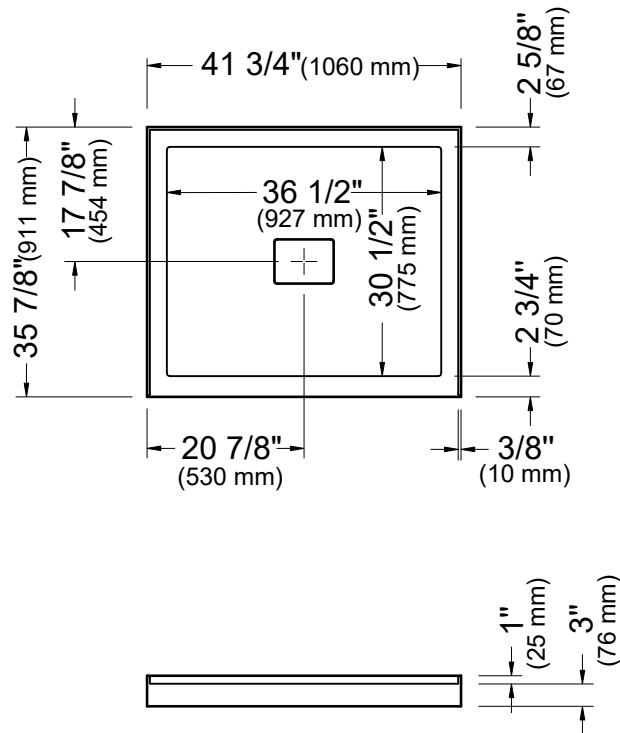

Produits Neptune

CACHE 4236 3B

Base de douche

*All dimensions are approximate and subject to change without notice.
Please refer to the installation guide before beginning the installation.