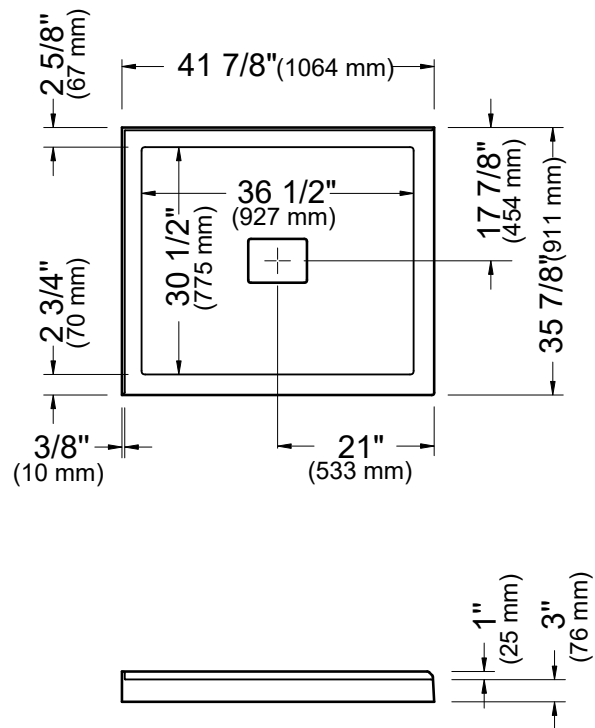

Produits Neptune

CACHE 4236 2BG

Base de douche

*All dimensions are approximate and subject to change without notice.
Please refer to the installation guide before beginning the installation.