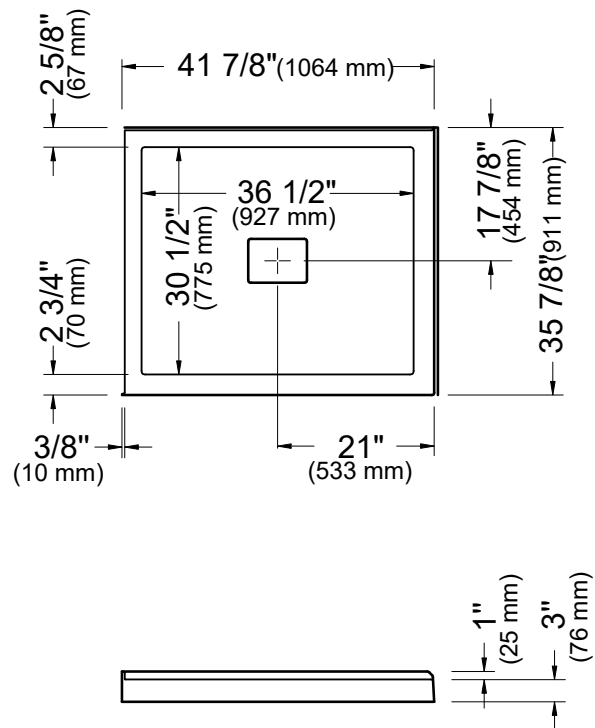

Produits Neptune

CACHE 4236 2BD

Base de douche

*All dimensions are approximate and subject to change without notice.
Please refer to the installation guide before beginning the installation.