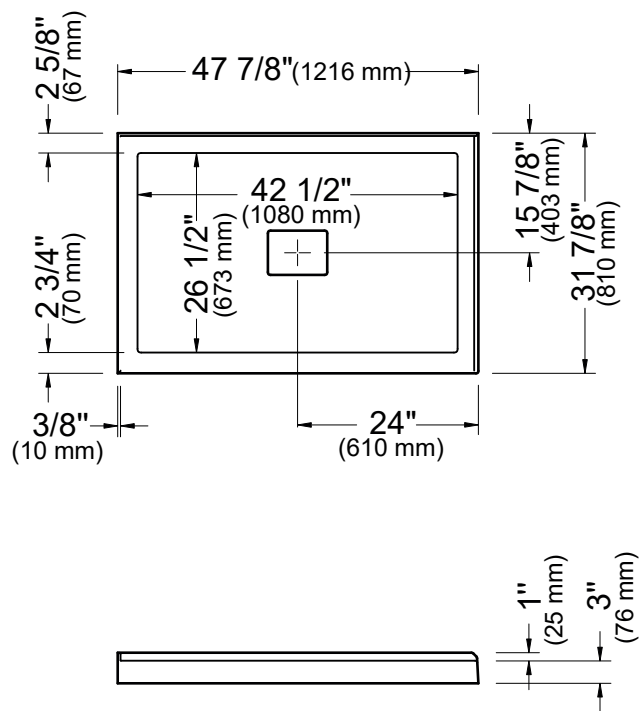

Leak-barrier

5 days

BOX SIZE:

49" x 37" x 5.25"

NET WEIGHT:

44 lbs

GROSS WEIGHT:

48 lbs

Produits Neptune

CACHE 4832 2BD

Shower base

*All dimensions are approximate and subject to change without notice.
Please refer to the installation guide before beginning the installation.

Produits Neptune