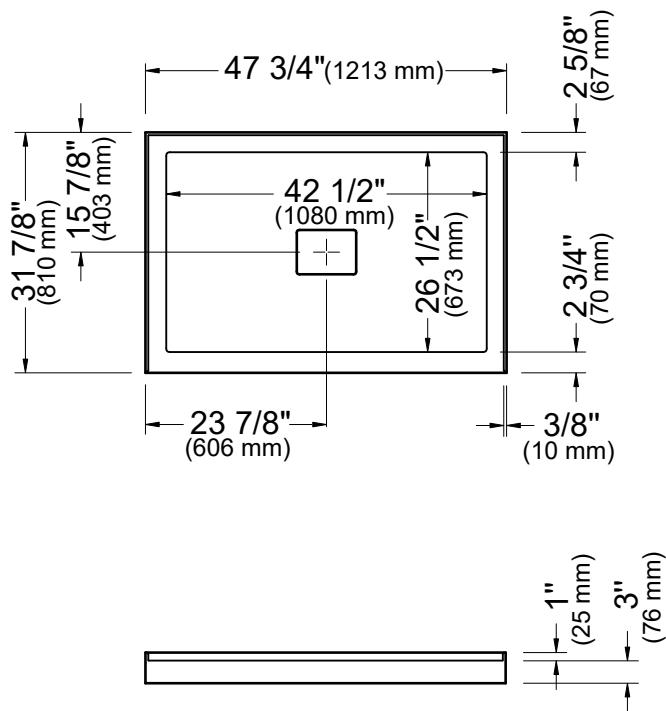

Leak-barrier

5 days

BOX SIZE:

49" x 37" x 5.25"

NET WEIGHT:

44 lbs

GROSS WEIGHT:

48 lbs

Produits Neptune

CACHE 4832 2BD

Shower base

*All dimensions are approximate and subject to change without notice.
Please refer to the installation guide before beginning the installation.

Produits Neptune

CACHE 4832 3B

Shower base

*All dimensions are approximate and subject to change without notice.
Please refer to the installation guide before beginning the installation.