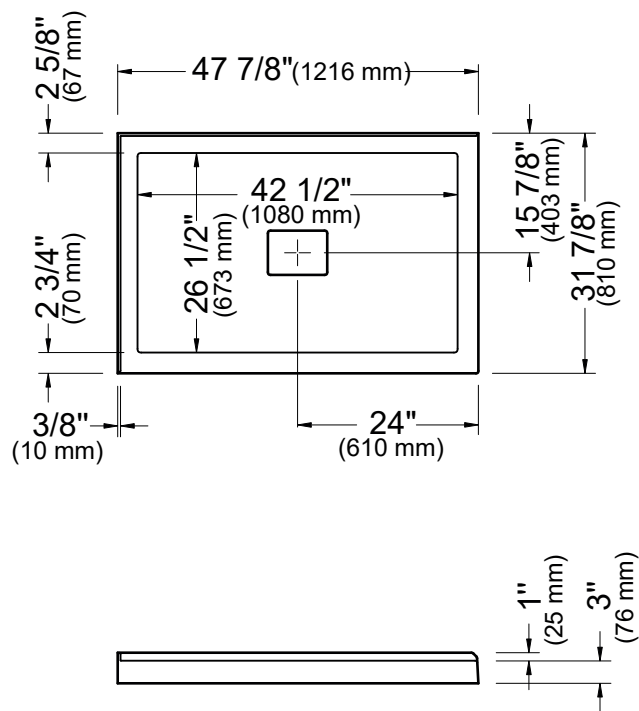

Produits Neptune

CACHE 4832 2BG

Shower base

*All dimensions are approximate and subject to change without notice.
Please refer to the installation guide before beginning the installation.