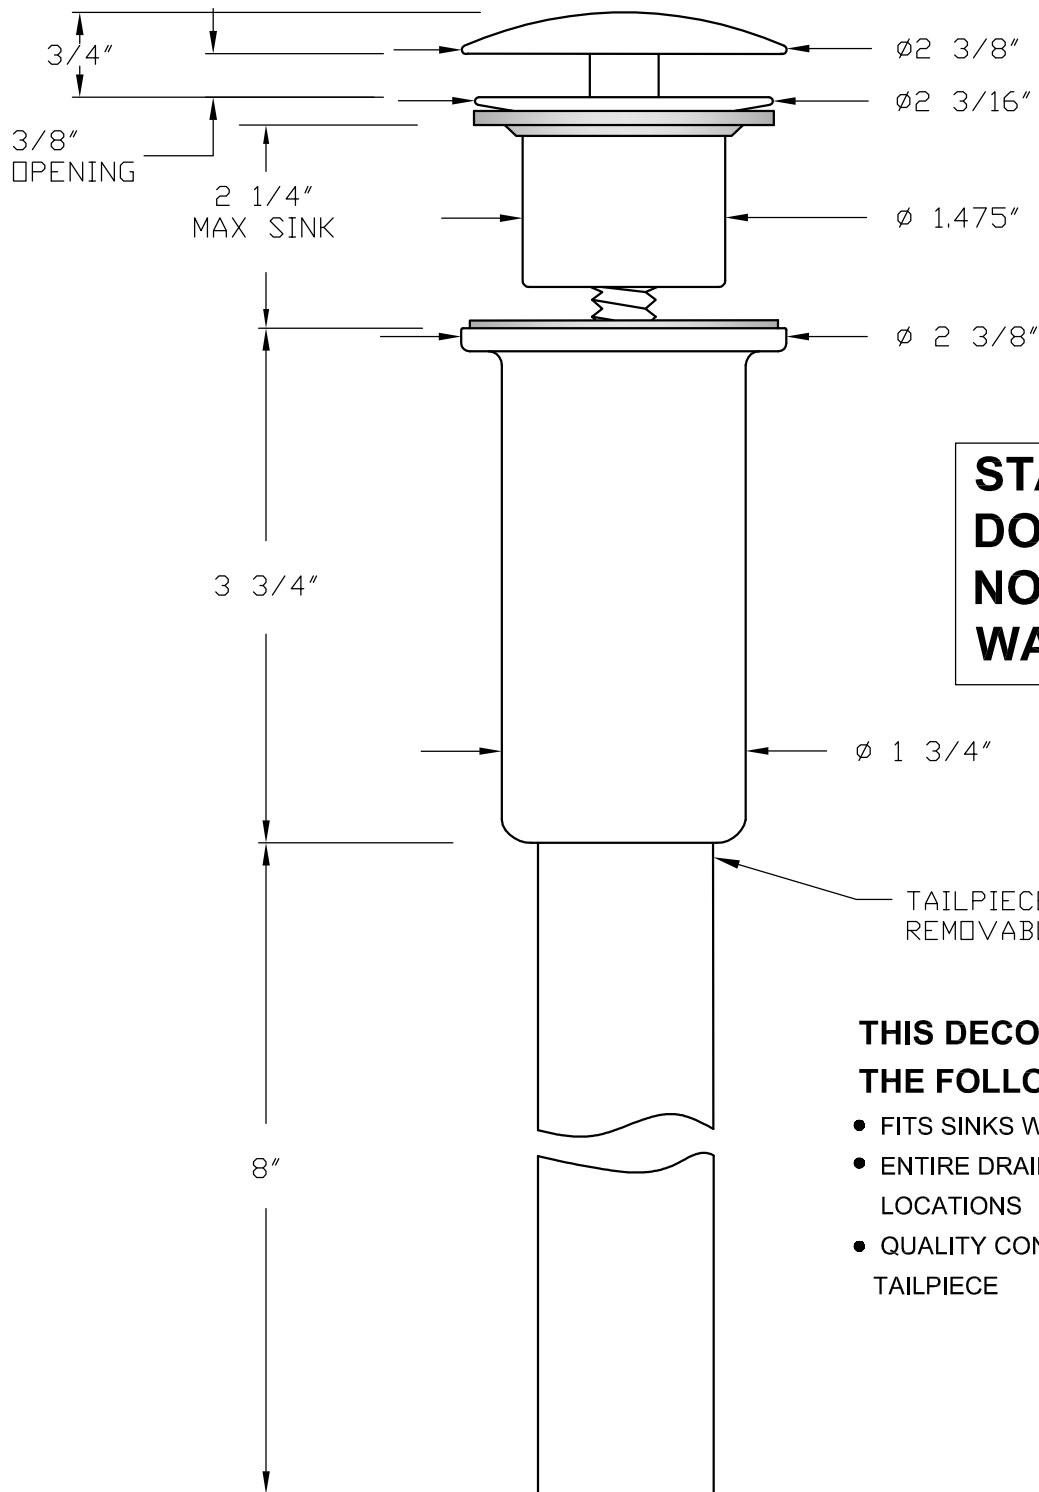

MT744-2 SPECIFICATIONS

STATIONARY DOME TOP DRAIN FOR SINKS WITHOUT OVERFLOW

**STATIONARY
DOME DOES
NOT SEAL
WATER**

- THIS DECORATIVE DRAIN HAS THE FOLLOWING FEATURES:**
- FITS SINKS WITH 1 1/2" DRAIN OPENING
 - ENTIRE DRAIN IS PLATED FOR EXPOSED LOCATIONS
 - QUALITY CONSTRUCTION AND 17GA TAILPIECE