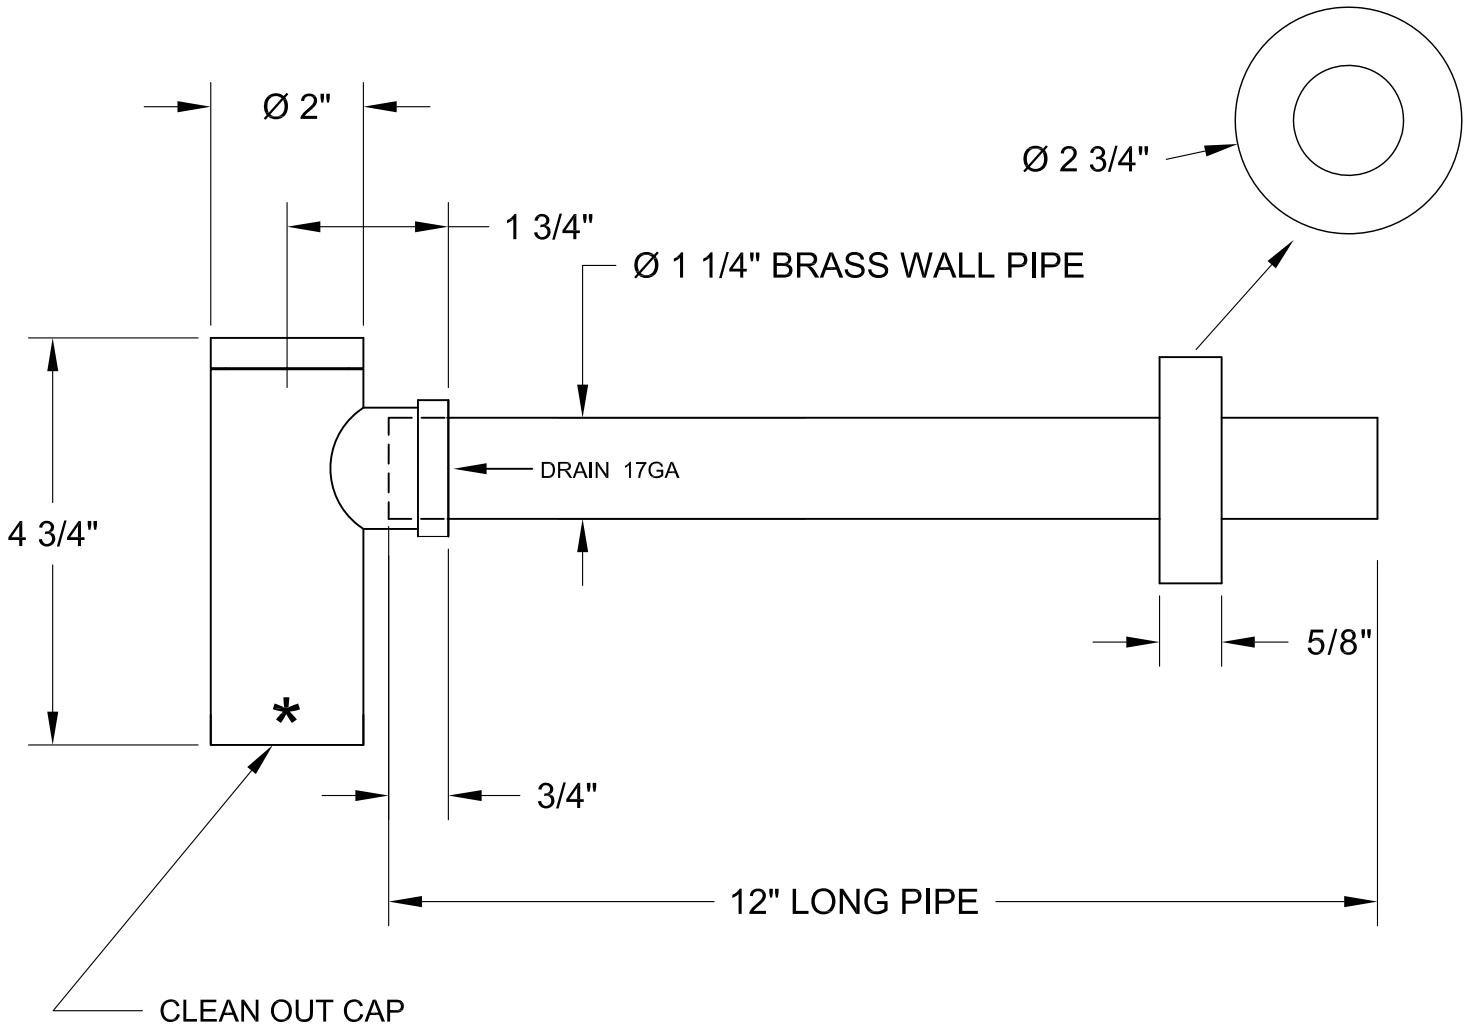

# MT2000-2 SPECIFICATIONS

## ROUND STYLE BOTTLE TRAP WITH CLEANOUT

\* BOTTLE TRAP HAS A PATENTED INTERNAL STOP THAT WILL NOT ALLOW A LAVATORY DRAIN TAILPIECE TO BLOCK THE WATERWAY INSURING FULL DRAINAGE