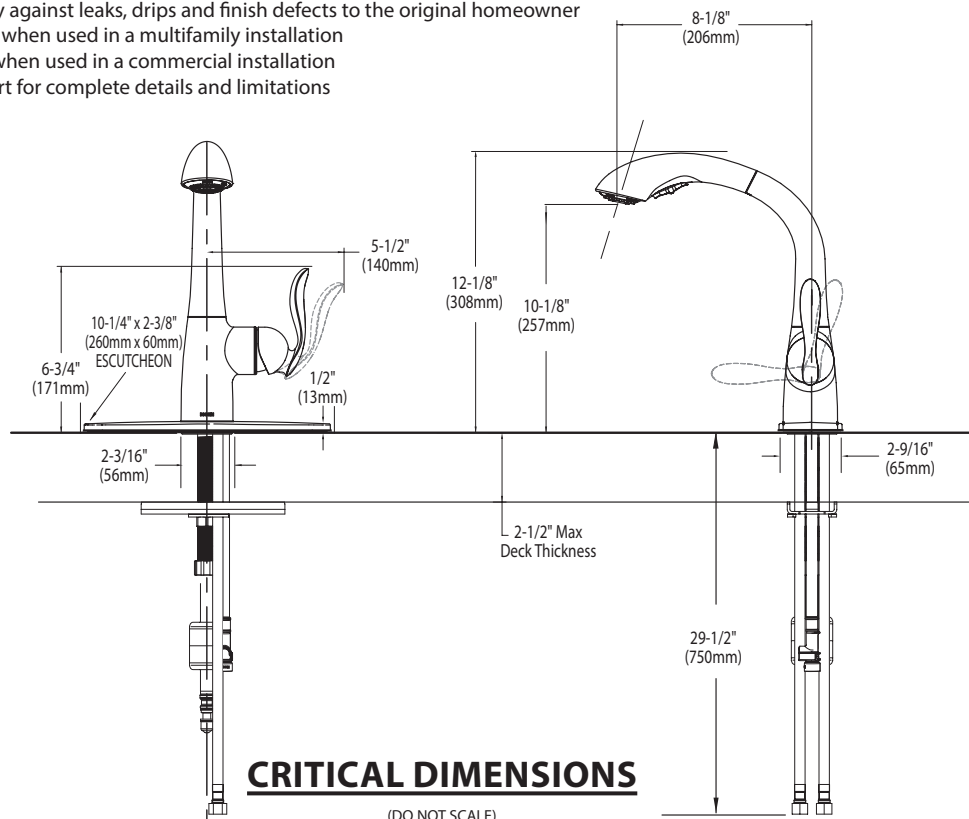

**OPERATION**

- Lever style handle
- Temperature controlled by 100° arc of handle travel
- Operates with less than 5 lbs. of force
- Operates in stream or spray mode in the pullout or retracted position
- When filling a vessel outside the sink, the pause feature conveniently stops the flow of water as the wand passes over the counter top

**FLOW**

- Flow is limited to 1.5 gpm (5.7 L/min) at 60 psi

**CARTRIDGE**

- 1255™ Duralast™ cartridge for Single-Handle Faucets

**STANDARDS**

- Third party certified to IAPMO Green, ASME A112.18.1/CSA B125.1 and all applicable requirements referenced therein including NSF 61/9 & 372
- Meets CalGreen and Georgia SB370 requirements
- Complies with California Proposition 65 and with the Federal Safe Drinking Water Act
- The backflow protection system in the device consists of two independently operating check valves, a primary and a secondary which prevent backflow
- ADA ♿ for lever handles

## ARBOR™ Single Handle High Arc Pullout Kitchen Faucet

**Models:** 7294 series

**NOTE:** This faucet is designed to be installed through 1 OR 3 holes, 1-1/2" (38mm) min. dia.

Buy it for looks. Buy it for life.®

## FAUCET DESCRIPTION

- Metal construction with various finishes identified by suffix
- Quick connect installation
- Pullout spray with 59" braided hose
- Flexible supply lines with 3/8" compression fittings
- High arc spout provides height and reach to fill or clean large pots while pull out wand provides the maneuverability for cleaning or rinsing
- 360° rotating spout