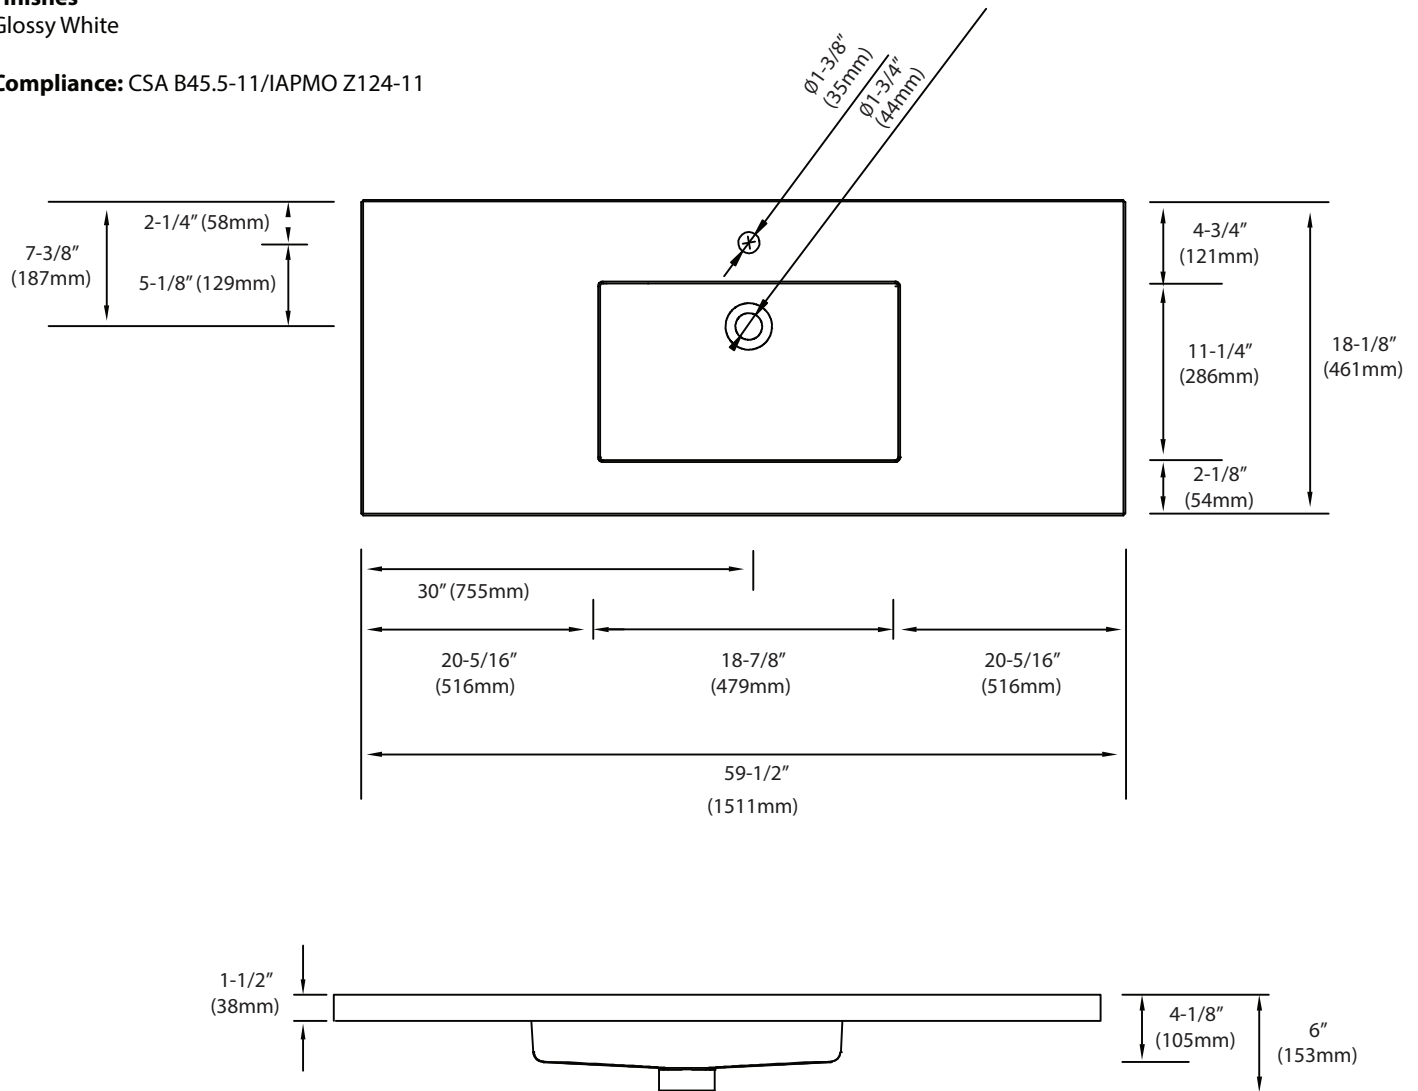

Finishes

Glossy White

Compliance: CSA B45.5-11/IAPMO Z124-11

For clarification, please contact Madeli Customer Care at (800)-819-6988 or (305)-718-8817 Ext. 1

All dimensions are approximate and subject to standard tolerance. Specifications subject to change without prior notice.