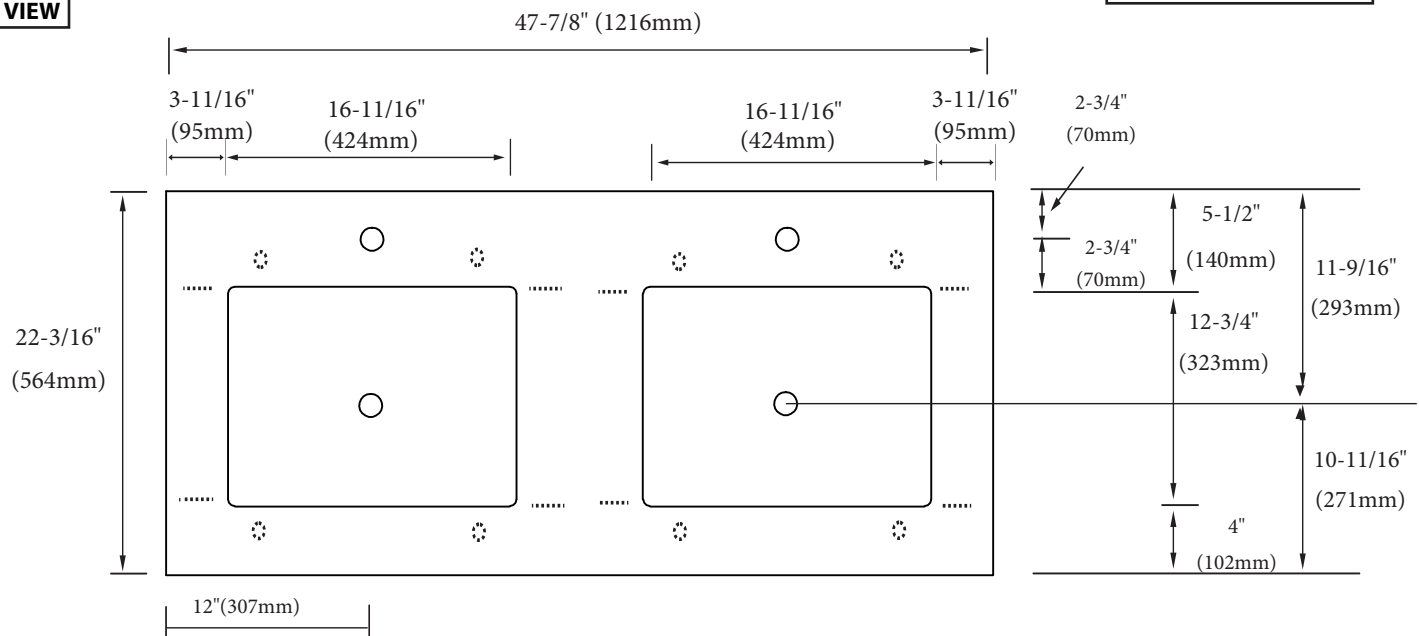

### FEATURES

- Design: Quartzstone Countertop
- Material: Quartz composite.
- Dimension: 47-7/8" (1216 mm)L x 22-3/16" (564 mm)W x 3/4" (20 mm)H
- Basin cut-out for Madeli under mount sink CB-2015
- Faucet hole(s): Single or 8" widespread.
- 4"H backsplash is included
- Packaging Dimensions: 51" (1295 mm) x 25" (635 mm) x 4" (102 mm)
- Gross Weight: 80 lbs (37 kg)

### UNDER SIDE VIEW (CLIP POSITIONS)

**For clarification, please contact Madeli Customer Care at (800)-819-6988 or (305)-718-8817 Ext. 1**

All dimensions are approximate and subject to standard tolerance. Specifications subject to change without prior notice.