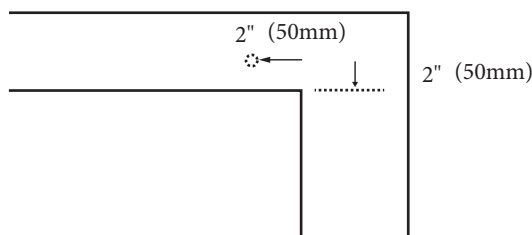

For clarification, please contact Madeli Customer Care at (800)-819-6988 or (305)-718-8817 Ext. 1

All dimensions are approximate and subject to standard tolerance. Specifications subject to change without prior notice.