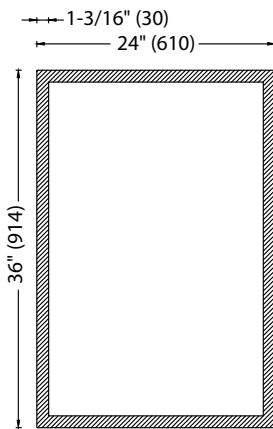

The Edge Frosted Mirror Collection

Specification & Installation Guide

RL-EG2436-F03-AL

Features

- Wall hung 24" x 36" frameless mirror
- Designer "floating" look - 3/4" off the wall
- Dual installation: mirror can be hung in long or short direction
- Size: 36"(914 mm)H x 13/16"(20 mm)D x 24"(610 mm)W or 24"(610 mm)H x 13/16"(20 mm)D x 36"(914 mm)W
- Frameless DualFrost™ etched mirror edges with aluminum base
- Copper free mirror and GreenShield™ protective backing

Package dimension

27" x 39" x 6"

Gross weight

20 lbs / 9 kgs

FRONT VIEW

SIDE VIEW

BACK VIEW

RL-EG2448-F03-AL

Features

- Wall hung 24" x 48" frameless mirror
- Designer "floating" look - 3/4" off the wall
- Dual installation: mirror can be hung in long or short direction.
- Size: 48"(1219 mm)H x 13/16"(20 mm)D x 24"(610 mm)W or 24"(610 mm)H x 13/16"(20 mm)D x 48"(1219 mm)W
- Frameless DualFrost™ etched mirror edges with aluminum base
- Copper free mirror and GreenShield™ protective backing

Package dimension

27" x 51" x 6"

Gross weight

24 lbs / 11 kgs

FRONT VIEW

SIDE VIEW

BACK VIEW

For clarification, please contact Madeli Customer Care at (800)-819-6988 or (305)-718-8817 Ext. 1