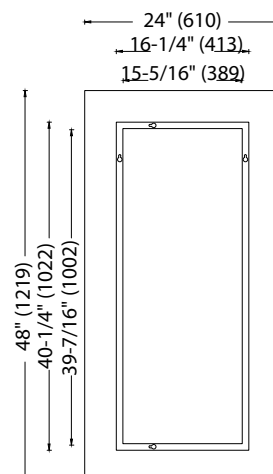

The Edge Frosted Mirror Collection

Specification & Installation Guide

RL-EG2436-F03-AL

Features

- Wall hung 24" x 36" frameless mirror
- Designer "floating" look - 3/4" off the wall
- Dual installation: mirror can be hung in long or short direction
- Size: 36"(914 mm)H x 13/16"(20 mm)D x 24"(610 mm)W or 24"(610 mm)H x 13/16"(20 mm)D x 36"(914 mm)W
- Frameless DualFrost™ etched mirror edges with aluminum base
- Copper free mirror and GreenShield™ protective backing

Package dimension

27" x 39" x 6"

Gross weight

20 lbs / 9 kgs

FRONT VIEW

SIDE VIEW

BACK VIEW

RL-EG2448-F03-AL

Features

- Wall hung 24" x 48" frameless mirror
- Designer "floating" look - 3/4" off the wall
- Dual installation: mirror can be hung in long or short direction.
- Size: 48"(1219 mm)H x 13/16"(20 mm)D x 24"(610 mm)W or 24"(610 mm)H x 13/16"(20 mm)D x 48"(1219 mm)W
- Frameless DualFrost™ etched mirror edges with aluminum base
- Copper free mirror and GreenShield™ protective backing

Package dimension

27" x 51" x 6"

Gross weight

24 lbs / 11 kgs

FRONT VIEW

SIDE VIEW

BACK VIEW

For clarification, please contact Madeli Customer Care at (800)-819-6988 or (305)-718-8817 Ext. 1