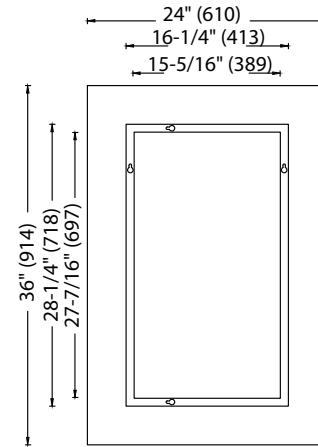

The Edge Frosted Mirror Collection

Specification & Installation Guide

RL-EG2436-F03-AL

Features

- Wall hung 24" x 36" frameless mirror
- Designer "floating" look - 3/4" off the wall
- Dual installation: mirror can be hung in long or short direction
- Size: 36"(914 mm)H x 13/16"(20 mm)D x 24"(610 mm)W or 24"(610 mm)H x 13/16"(20 mm)D x 36"(914 mm)W
- Frameless DualFrost™ etched mirror edges with aluminum base
- Copper free mirror and GreenShield™ protective backing

Package dimension

27" x 39" x 6"

Gross weight

20 lbs / 9 kgs

FRONT VIEW

SIDE VIEW

BACK VIEW

RL-EG2448-F03-AL

Features

- Wall hung 24" x 48" frameless mirror
- Designer "floating" look - 3/4" off the wall
- Dual installation: mirror can be hung in long or short direction.
- Size: 48"(1219 mm)H x 13/16"(20 mm)D x 24"(610 mm)W or 24"(610 mm)H x 13/16"(20 mm)D x 48"(1219 mm)W
- Frameless DualFrost™ etched mirror edges with aluminum base
- Copper free mirror and GreenShield™ protective backing

Package dimension

27" x 51" x 6"

Gross weight

24 lbs / 11 kgs

FRONT VIEW

SIDE VIEW

BACK VIEW

For clarification, please contact Madeli Customer Care at (800)-819-6988 or (305)-718-8817 Ext. 1