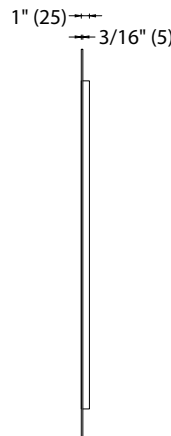

The Edge Frosted Mirror Collection

Specification & Installation Guide

RL-EG2436-F03-AL

Features

- Wall hung 24" x 36" frameless mirror
- Designer "floating" look - 3/4" off the wall
- Dual installation: mirror can be hung in long or short direction
- Size: 36"(914 mm)H x 13/16"(20 mm)D x 24"(610 mm)W or 24"(610 mm)H x 13/16"(20 mm)D x 36"(914 mm)W
- Frameless DualFrost™ etched mirror edges with aluminum base
- Copper free mirror and GreenShield™ protective backing

Package dimension

27" x 39" x 6"

Gross weight

20 lbs / 9 kgs

FRONT VIEW

SIDE VIEW

BACK VIEW

RL-EG2448-F03-AL

Features

- Wall hung 24" x 48" frameless mirror
- Designer "floating" look - 3/4" off the wall
- Dual installation: mirror can be hung in long or short direction.
- Size: 48"(1219 mm)H x 13/16"(20 mm)D x 24"(610 mm)W or 24"(610 mm)H x 13/16"(20 mm)D x 48"(1219 mm)W
- Frameless DualFrost™ etched mirror edges with aluminum base
- Copper free mirror and GreenShield™ protective backing

Package dimension

27" x 51" x 6"

Gross weight

24 lbs / 11 kgs

FRONT VIEW

SIDE VIEW

BACK VIEW

For clarification, please contact Madeli Customer Care at (800)-819-6988 or (305)-718-8817 Ext. 1