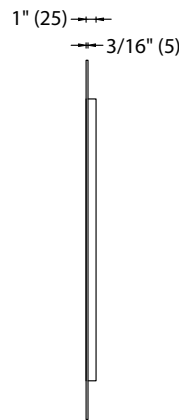

The Edge Frosted Mirror Collection

Specification & Installation Guide

RL-EG2436-F03-AL

Features

- Wall hung 24" x 36" frameless mirror
- Designer "floating" look - 3/4" off the wall
- Dual installation: mirror can be hung in long or short direction
- Size: 36"(914 mm)H x 13/16"(20 mm)D x 24"(610 mm)W or 24"(610 mm)H x 13/16"(20 mm)D x 36"(914 mm)W
- Frameless DualFrost™ etched mirror edges with aluminum base
- Copper free mirror and GreenShield™ protective backing

Package dimension

27" x 39" x 6"

Gross weight

20 lbs / 9 kgs

FRONT VIEW

SIDE VIEW

BACK VIEW

RL-EG2448-F03-AL

Features

- Wall hung 24" x 48" frameless mirror
- Designer "floating" look - 3/4" off the wall
- Dual installation: mirror can be hung in long or short direction.
- Size: 48"(1219 mm)H x 13/16"(20 mm)D x 24"(610 mm)W or 24"(610 mm)H x 13/16"(20 mm)D x 48"(1219 mm)W
- Frameless DualFrost™ etched mirror edges with aluminum base
- Copper free mirror and GreenShield™ protective backing

Package dimension

27" x 51" x 6"

Gross weight

24 lbs / 11 kgs

FRONT VIEW

SIDE VIEW

BACK VIEW

For clarification, please contact Madeli Customer Care at (800)-819-6988 or (305)-718-8817 Ext. 1