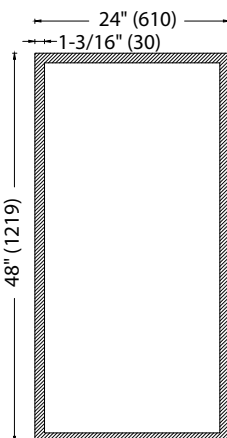

The Edge Frosted Mirror Collection

Specification & Installation Guide

RL-EG2436-F03-AL

Features

- Wall hung 24" x 36" frameless mirror
- Designer "floating" look - 3/4" off the wall
- Dual installation: mirror can be hung in long or short direction
- Size: 36"(914 mm)H x 13/16"(20 mm)D x 24"(610 mm)W or 24"(610 mm)H x 13/16"(20 mm)D x 36"(914 mm)W
- Frameless DualFrost™ etched mirror edges with aluminum base
- Copper free mirror and GreenShield™ protective backing

Package dimension

27" x 39" x 6"

Gross weight

20 lbs / 9 kgs

FRONT VIEW

SIDE VIEW

BACK VIEW

RL-EG2448-F03-AL

Features

- Wall hung 24" x 48" frameless mirror
- Designer "floating" look - 3/4" off the wall
- Dual installation: mirror can be hung in long or short direction.
- Size: 48"(1219 mm)H x 13/16"(20 mm)D x 24"(610 mm)W or 24"(610 mm)H x 13/16"(20 mm)D x 48"(1219 mm)W
- Frameless DualFrost™ etched mirror edges with aluminum base
- Copper free mirror and GreenShield™ protective backing

Package dimension

27" x 51" x 6"

Gross weight

24 lbs / 11 kgs

FRONT VIEW

SIDE VIEW

BACK VIEW

For clarification, please contact Madeli Customer Care at (800)-819-6988 or (305)-718-8817 Ext. 1