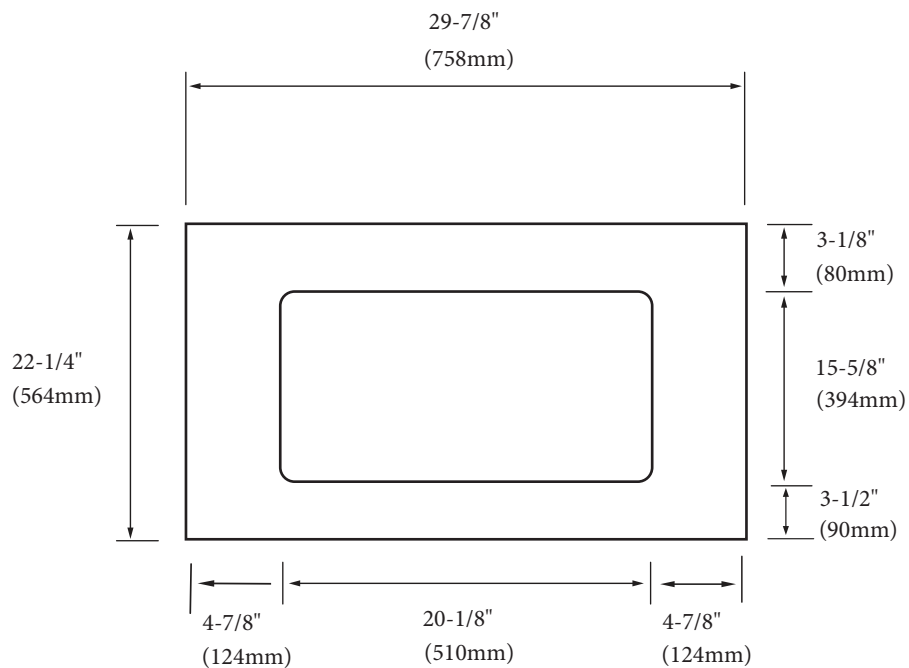

Glass Top/Basin 30"

Specification & Installation Guide

FEATURES

- Design: Glass Countertop
- Material: Tempered Glass
- Type: Above-counter with pre cut-out hole
- Dimension: 29-7/8" (758 mm)L x 22-1/4" (564 mm)W x 5/8" (15 mm)H
- Pre cut-out hole for Madeli semi-recess ceramic basin CB-7124-WH or CB-6124-WH
- 4"H backsplash is included
- Packaging Dimensions: 34" (864 mm) x 27" (686mm) x 3" (76mm)
- Gross Weight: 33 lbs (15 kg)

FINISHES

- Winter White (WW)
- Smoke Grey (SM)

For clarification, please contact Madeli Customer Care at (800)-819-6988 or (305)-718-8817 Ext. 1

All dimensions are approximate and subject to standard tolerance. Specifications subject to change without prior notice.