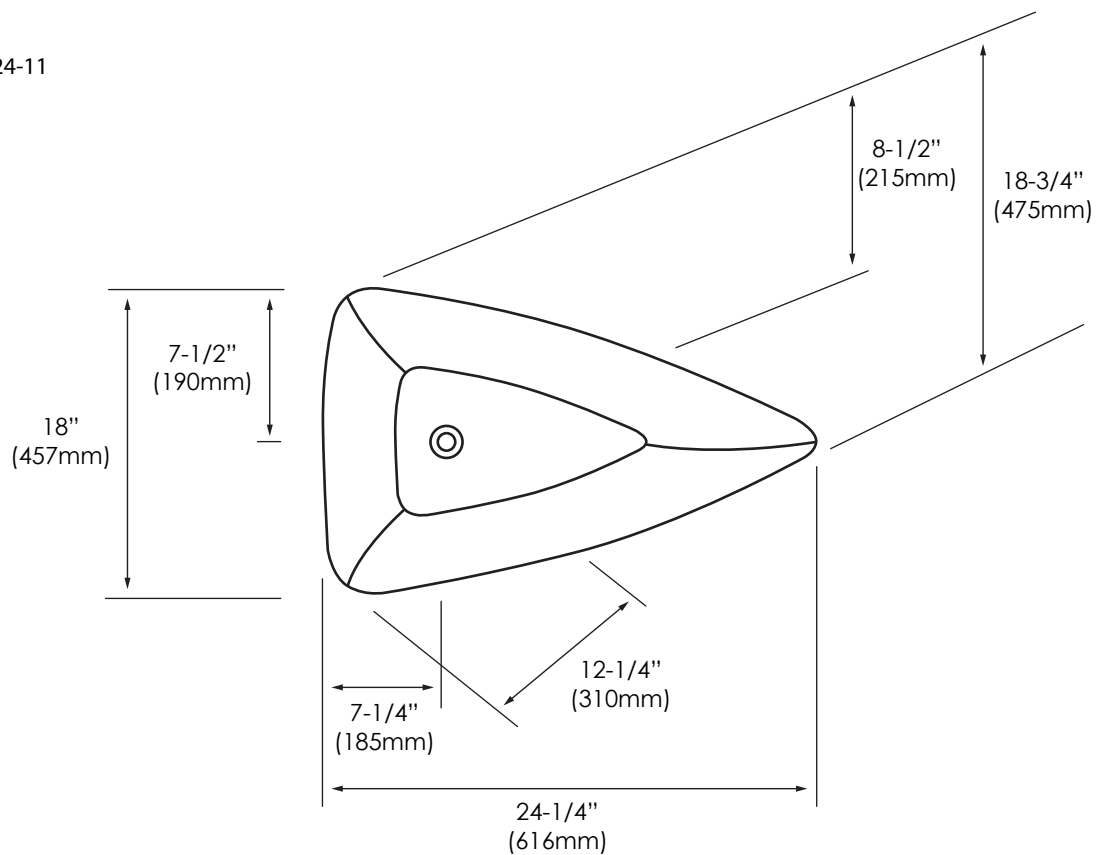

Above Counter Triangle Ceramic Basin

Specification & Installation Guide

FEATURES

- Design: triangle / Contemporary
- Material: Vitreous China
- Type: Above Counter
- Overflow: No
- Size: 24-1/4"(616mm)L x 18"(457mm)W x 4-1/4"(115mm)H
- Basin inside depth: 4-1/4" (108mm)
- Drain hole: Diameter 1-3/4" (45 mm)
- Drain hole: Yes Above counter installation
- Packaging Dimensions: 20"(508mm) x 25"(635mm) x 6" (152mm)
- Weight: 22 lbs. / 10 kgs.

FINISHES

White

COMPLIANCE

CSA B45.5-11/IAPMO Z124-11

For clarification, please contact Madeli Customer Care at (800)-819-6988 or (305)-718-8817 Ext. 1

All dimensions are approximate and subject to standard tolerance. Specifications subject to change without prior notice.