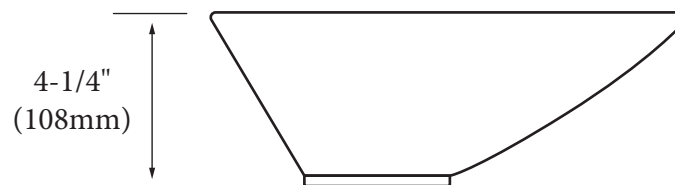

Above Counter Triangle Ceramic Basin

Specification & Installation Guide

FEATURES

- Design: triangle / Contemporary
- Material: Vitreous China
- Type: Above Counter
- Overflow: No
- Size: 24-1/4"(616mm)L x 18"(457mm)W x 4-1/4"(115mm)H
- Basin inside depth: 4-1/4" (108mm)
- Drain hole: Diameter 1-3/4" (45 mm)
- Drain hole: Yes Above counter installation
- Packaging Dimensions: 20"(508mm) x 25"(635mm) x 6" (152mm)
- Weight: 22 lbs. / 10 kgs.

FINISHES

White

COMPLIANCE

CSA B45.5-11/IAPMO Z124-11

For clarification, please contact Madeli Customer Care at (800)-819-6988 or (305)-718-8817 Ext. 1

All dimensions are approximate and subject to standard tolerance. Specifications subject to change without prior notice.