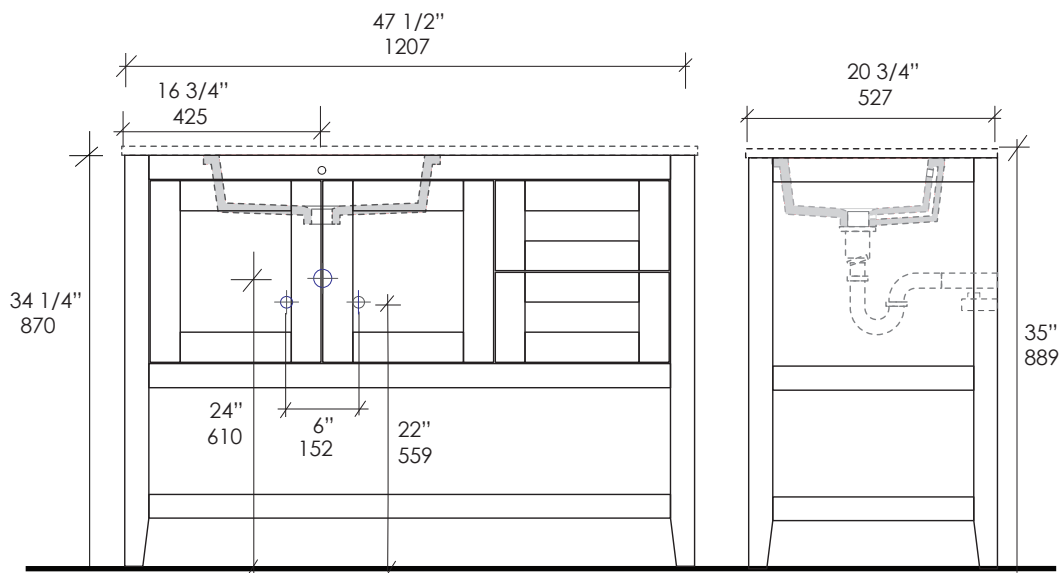

### Recommended Accesories:

- Item #5452UN: Under-counter porcelain lavatory with overflow
  - Recommended oversized European drain (i.e. item #7100-16OF or 7100-12)
  - Available in White (-001) only
- Item #H284LT: Countertop for vanity H284L or H294L
- Item #H284RT: Countertop for vanity H284R or H294R
  - Available in Natural Stone, Quartz, and Solid Surface
  - With a cut-out for lavatory 5452UN

### Options:

- Item #H284L: doors on the left (shown), pairs with top #H284LT
- Item #H284R: doors on the right, pairs with top #H284RT

### Notes:

Drawings provided herein are meant to give the user an idea of the product and are not made to scale. The size in inches is rounded up to the nearest 1/16". Slight variances can often occur with porcelain and woodwork. Therefore, LACAVA will not be held responsible for any cutouts, countertops, or furniture made without the actual product or template from LACAVA. Differences in color, grain, appearance and texture are inherent in all natural woodwork, and should be expected. Variances in these qualities are not deemed manufacturing defects, and will not be accepted as valid reasons to return or exchange any LACAVA woodwork. Plumbing specifications are only a guideline and may need to be altered based on the application.