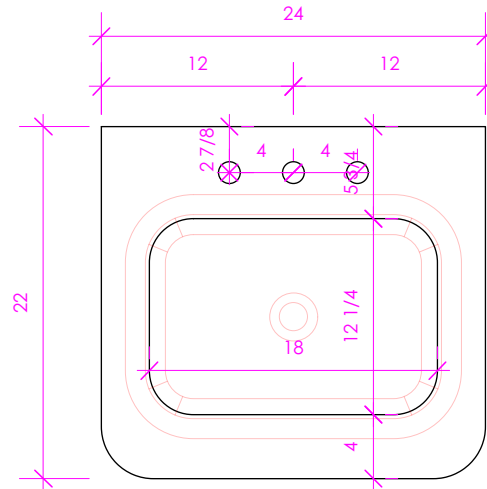

LACAVA

ELEGANZA

ELE-24T

FEATURES:

- EASED EDGES
- USED WITH H270 SINK (SOLD SEPARATELY)
- PROUDLY HANDMADE IN THE USA

FINISHES:

WOOD:

STANDARD: