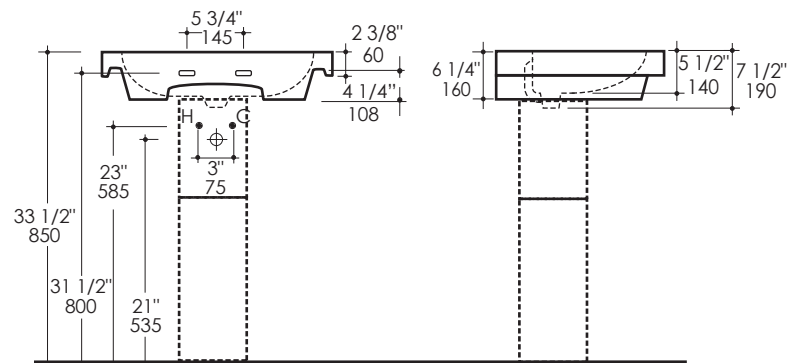

PIAZZA Lavatory Item #4281

Features:

- Porcelain lavatory with overflow
- Wall-mount, vanity top, or self-rimming installation
- Mounting bolts are included
- Faucet hole diameter is 1 3/8"
- European-size drain recommended (i.e. item #7100-16OF or 7100-12)
- Most standard American drains can also be used
- Unfinished back wall
- Weight: 48 lbs
- Can be installed to meet ADA compliance

Notes:

Drawings provided herein are meant to give the user an idea of the product and are not made to scale. The size in inches is rounded up to the nearest 1/16". Slight variances can often occur with porcelain and woodwork. Therefore, LACAVA will not be held responsible for any cutouts, countertops, or furniture made without the actual product or template from LACAVA.