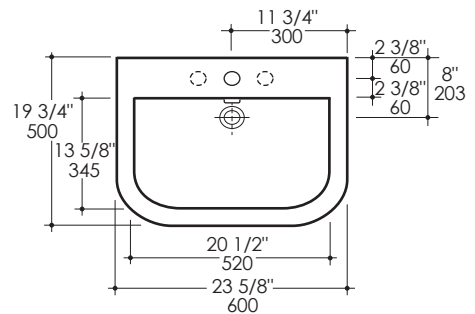

PIAZZA Lavatory Item #4281

Features:

- Porcelain lavatory with overflow
- Wall-mount, vanity top, or self-rimming installation
- Mounting bolts are included
- Faucet hole diameter is 1 3/8"
- European-size drain recommended (i.e. item #7100-16OF or 7100-12)
- Most standard American drains can also be used
- Unfinished back wall
- Weight: 48 lbs
- Can be installed to meet ADA compliance

Notes:

Drawings provided herein are meant to give the user an idea of the product and are not made to scale. The size in inches is rounded up to the nearest 1/16". Slight variances can often occur with porcelain and woodwork. Therefore, LACAVA will not be held responsible for any cutouts, countertops, or furniture made without the actual product or template from LACAVA.