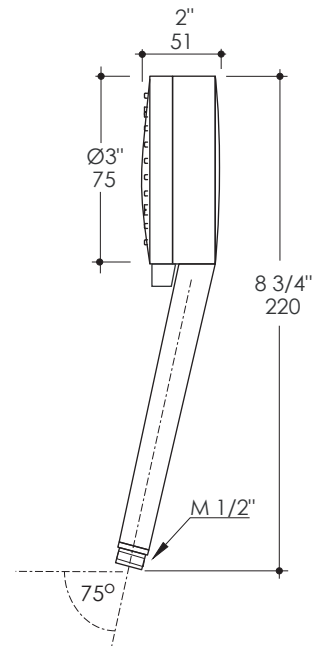

Arch Shower Head Item #273

Features:

- Hand-held round shower head with three function variable spray
- Includes 59" flexible hose
- Hook and intake sold separately
- Easy-clean rubber nozzles
- Flow rate: 2.6 GPM Max at 60 PSI (varies by shower function) & 1.3 GPM Min
- Includes back flow preventer with flow regulator 2.5 GPM

Recommended Accessories:

- Item #0170: Wall-mount rail with hook for hand-held shower head
- Item #1573: Water intake

Finish Options:

CR - Polished Chrome

Product Specifications:

Notes:

Drawings provided herein are meant to give the user an idea of the product and are not made to scale. The size in inches is rounded up to the nearest 1/16".