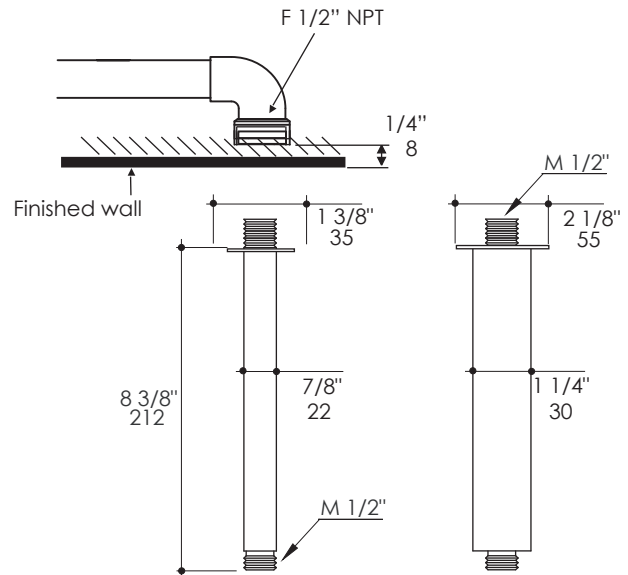

Perla Shower Arm Item #0669

Features:

- Ceiling-mount shower arm with round flange
- Brass construction
- Shower head sold separately

Recommended Accessories:

- Item #0665: Tilting oval 11 3/4" rain shower head
- Item #0668: Tilting oval 17 3/4" rain shower head

Finish Options:

CR - Polished Chrome

Product Specifications:

Notes:

Drawings provided herein are meant to give the user an idea of the product and are not made to scale. The size in inches is rounded up to the nearest 1/16".