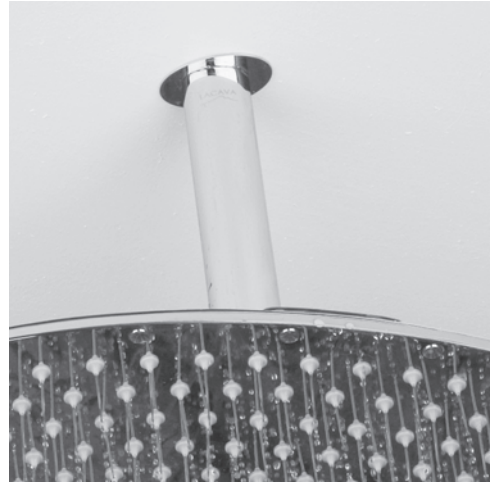

Perla Shower Arm Item #0669

Features:

- Ceiling-mount shower arm with round flange
- Brass construction
- Shower head sold separately

Recommended Accessories:

- Item #0665: Tilting oval 11 3/4" rain shower head
- Item #0668: Tilting oval 17 3/4" rain shower head

Finish Options:

CR - Polished Chrome

Product Specifications:

Notes:

Drawings provided herein are meant to give the user an idea of the product and are not made to scale. The size in inches is rounded up to the nearest 1/16".