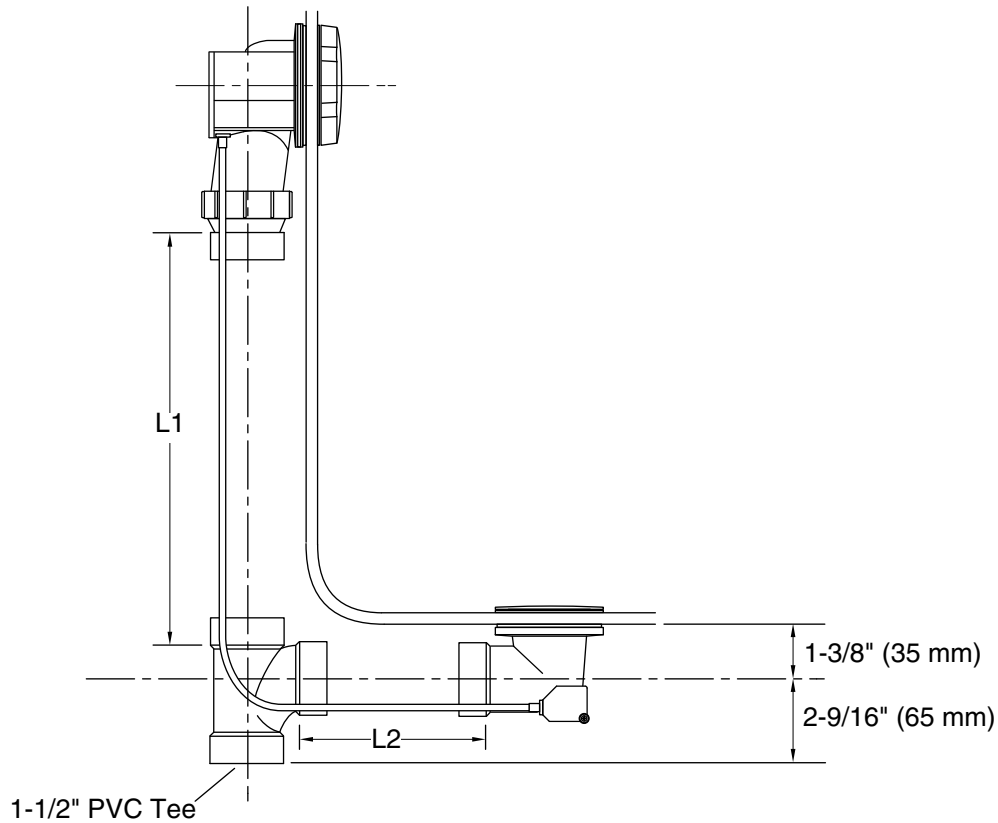

### Features

- For baths 14" (356 mm) to 21" (533 mm) deep from the center of the bath overflow outlet to the center of the bath drain outlet.
- External 27" (686 mm) length cable.
- No internal linkages to minimize the potential for clogging.
- Less PVC tubing.

### Installation

- Adjustable rotating connection for easy installation.

### Technical Information

All product dimensions are nominal.

### Notes

Install this product according to the installation guide.

The combined length of the vertical and horizontal tubing after being cut for the bath installation must be equal to or less than 25" (635 mm).