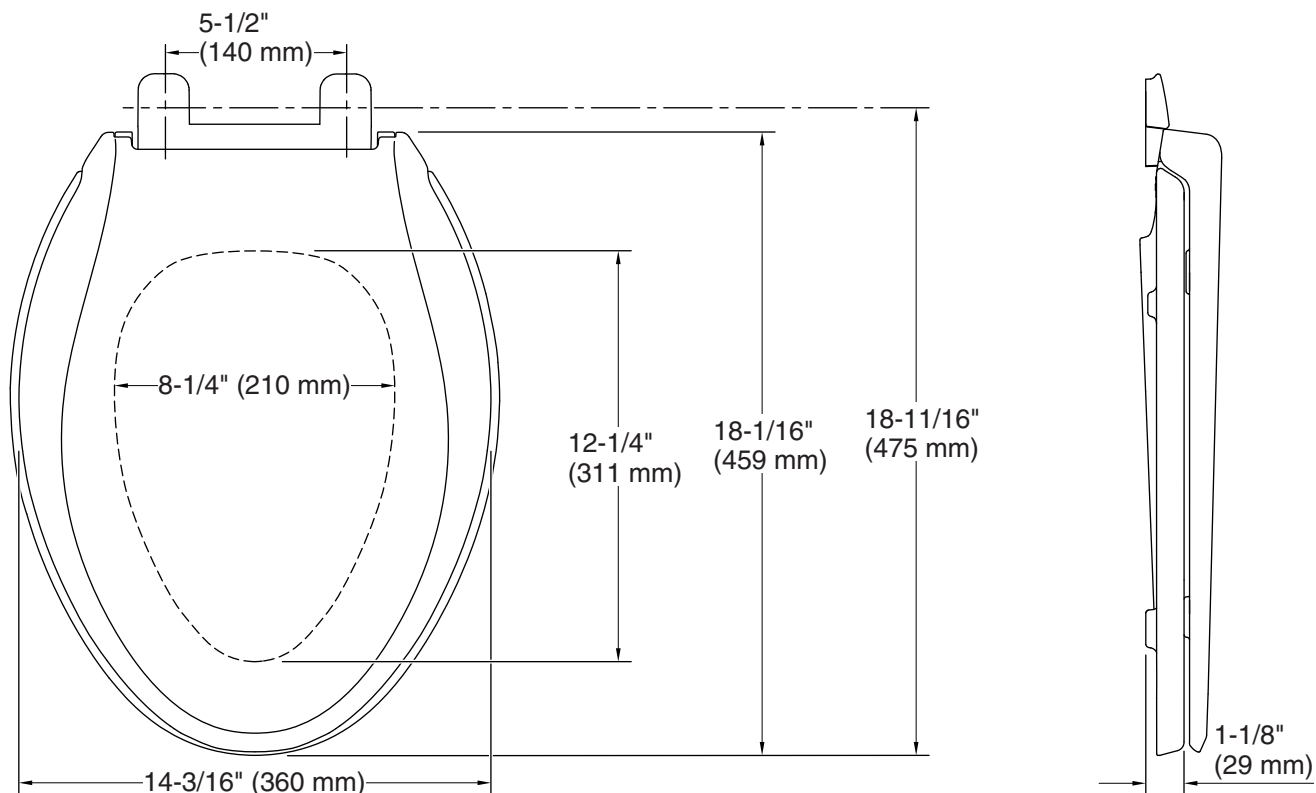

Color	Code	Description
-------	------	-------------

	0	
	96	
	47	
	NY	
	95	
	G9	
	K4	
	58	
	7	

Cachet® ReadyLatch® Quiet-Close™

Elongated toilet seat

K-4636-RL

Technical Information

All product dimensions are nominal.

Seat shape type: Elongated
Seat front type: Closed-front
Seat-mounting holes: 5-1/2" (140 mm)

1-800-4KOHLER (1-800-456-4537)

Kohler Co. reserves the right to make revisions without notice to product specifications.