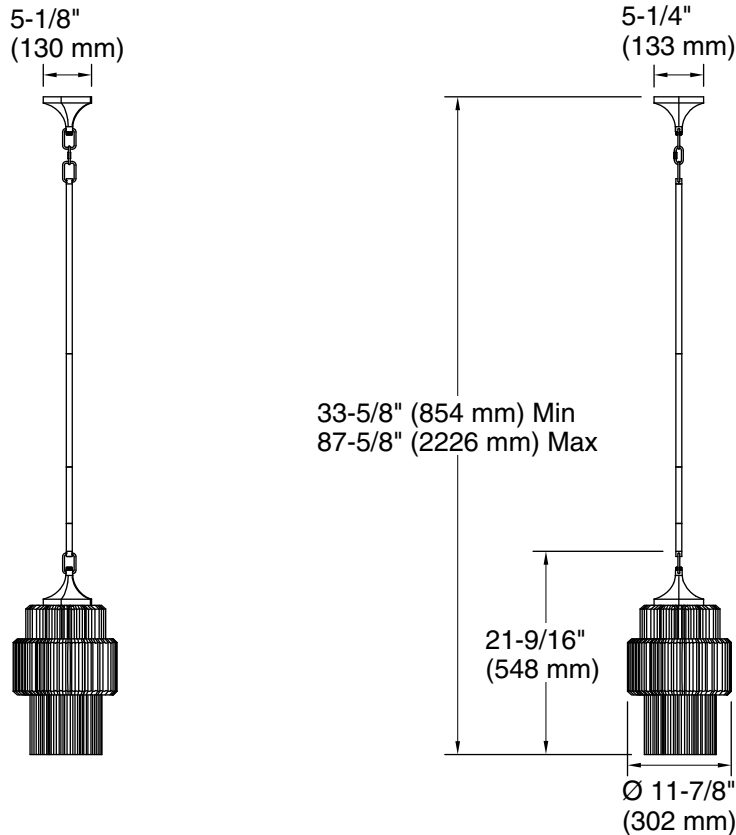

Occasion™

12" three-light pendant
K-31781-PE03

Features

- Ridged cylindrical glass shades combine with faceted metals in vintage-inspired fixtures elegant enough for any room.
- Coordinates with faucets in the Occasion collection.
- Requires three bulbs with candelabra (E12) base; type T bulb recommended (sold separately).
- Suitable for damp locations, per UL 1598.

Installation

- Installation hardware included.

Codes/Standards

UL 1598
CSA C22.2 No. 250

KOHLER® Indoor Lighting Fixtures Limited Warranty

See website for detailed warranty information.

Required Electrical Service

One circuit required.

120 V, 60 Hz

Technical Information

All product dimensions are nominal.

Material:	Steel, Aluminum, Zinc, Glass
Number of Lights:	3
Lighting Type:	Socket-based
Socket Type:	E-12 Candelabra
Number of Shades:	1
Shade Type:	Glass - clear
Hanging Type:	Downrod
Downrod Detail:	1 x 3" (76 mm), 1 x 6" (152 mm), 1 x 12" (305 mm), 2 x 18" (457 mm)
Height:	33-5/8" (854 mm) - 87-5/8" (2226 mm)