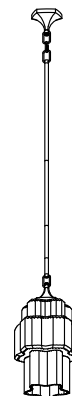

Codes/Standards

UL 1598
CSA C22.2 No. 250

KOHLER® Indoor Lighting Fixtures Limited Warranty

See website for detailed warranty information.