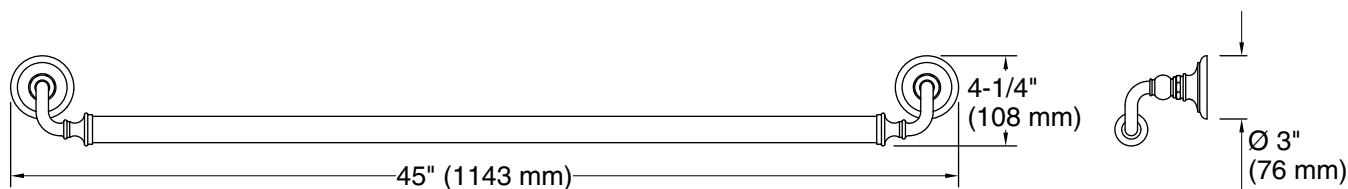

### Features

- 42" (1067 mm) bar.
- Provides minimum 300 lb. load capacity.
- Coordinates with traditional-style KOHLER® faucets and showering components.

#### Technical Information

All product dimensions are nominal.

Installation Type: Wall-mount

Material: Zinc, Stainless Steel