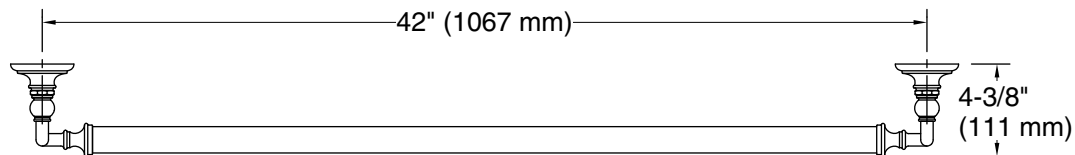

Technical Information

All product dimensions are nominal.

Installation Type: Wall-mount

Material: Zinc, Stainless Steel

Notes

Measure your actual product for roughing-in details.

WARNING: Risk of personal injury. The wall plates on the grab bar must be mounted to a brace between the wall studs. This will ensure that the weight of the user is adequately supported.