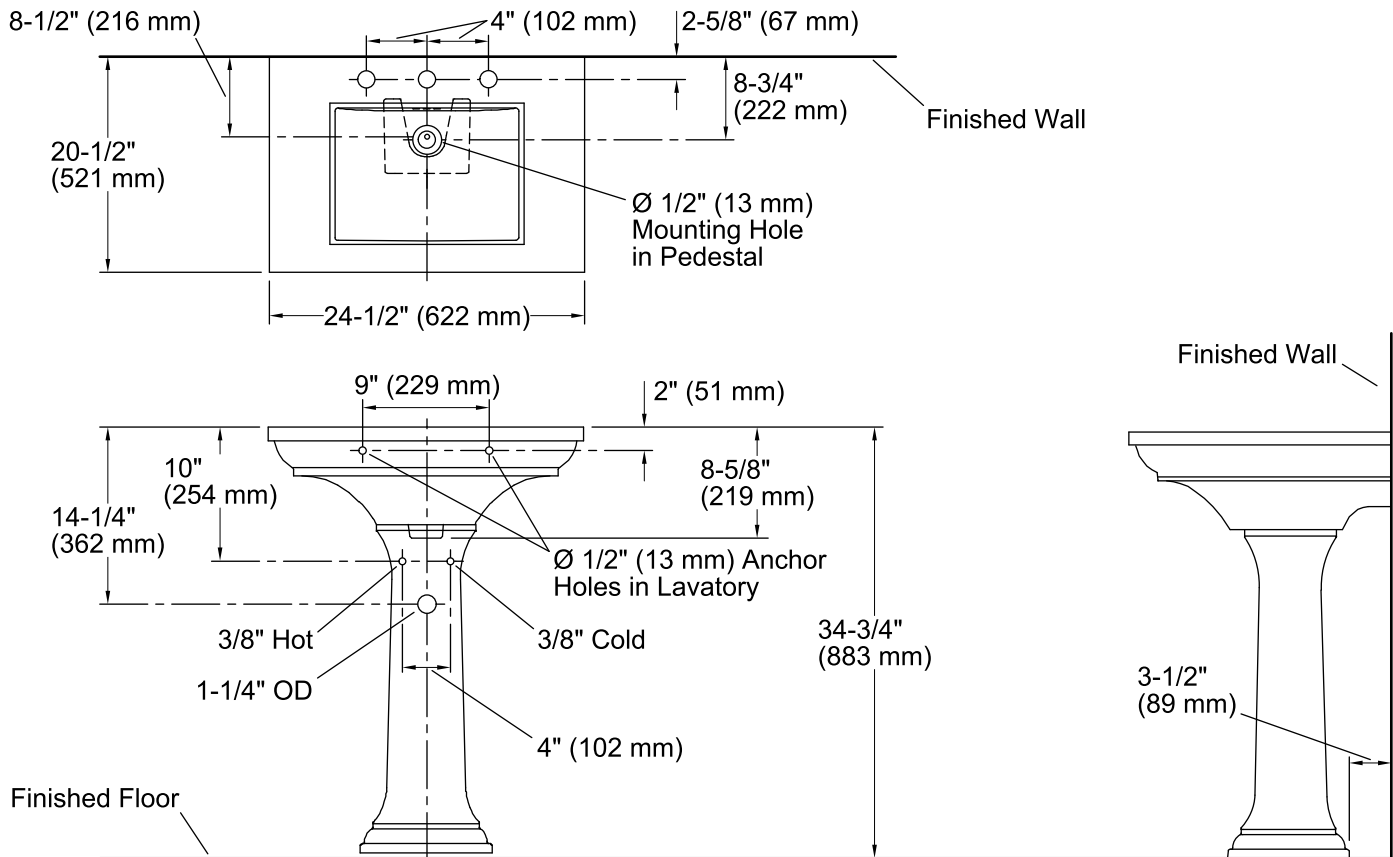

**Memoirs® Stately**  
 Pedestal Bathroom Sink  
**K-2344-8**

**Features**

- 8-inch center faucet holes.
- Elegant rectangular basin.
- Overflow drain.
- Combination consists of the K-29999-8 basin and the K-2267 pedestal.
- Coordinates with other products in the Memoirs collection.

**Material**

- Fireclay

**Installation**

- Pedestal

**Recommended Products/Accessories**

K-7605-P Angle Supply with Stop (pair)

**Included Components**

Product consists of:

- K-2267 Bathroom Sink Pedestal
- K-29999-8 Pedestal/Console Table Bathroom Sink

Additional Components:

- Accessory pack
- rubber pads

**Codes/Standards**

ASME A112.19.2/CSA B45.1

**KOHLER® One-Year Limited Warranty**

### Technical Information

All product dimensions are nominal.

Bowl configuration:	Single
Installation:	Pedestal
Bowl area (Only):	Length: 15-1/2" (394 mm) Width: 11-5/8" (295 mm) Water depth: 5" (127 mm)
Number of deck holes:	3
Faucet hole spacing:	8" (203 mm)
Faucet hole(s):	1-3/8" (35 mm)
Drain hole:	1-3/4" (44 mm)