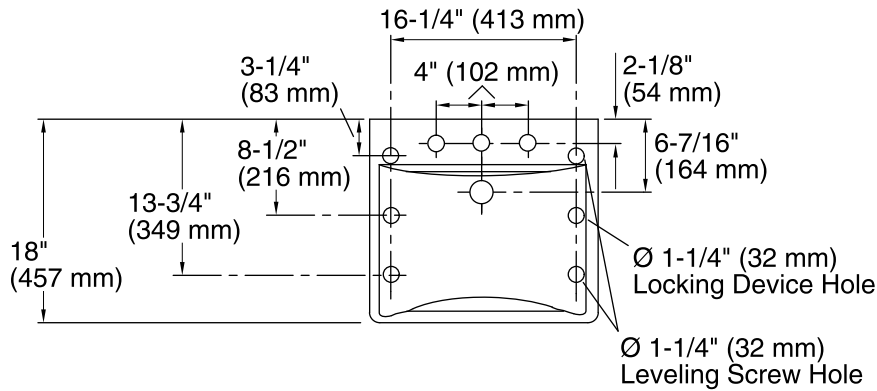

Standard Installation

Technical Information

All product dimensions are nominal.

Bowl configuration: Single
Installation: Wall-mount
Bowl area (Center): Length: 18" (457 mm)
Width: 13" (330 mm)
With overflow: Yes
Water depth: 4-7/8" (124 mm)

Number of deck holes: 3
Faucet hole spacing: 8" (203 mm)
Faucet hole(s): 1-3/8" (35 mm)
Soap/Lotion hole: 1-1/4" (32 mm)
Drain hole: 1-3/4" (44 mm)

Notes

Install this product according to the installation instructions.

ADA, OBC, CSA B651 compliant when installed to the specific requirements of these regulations.