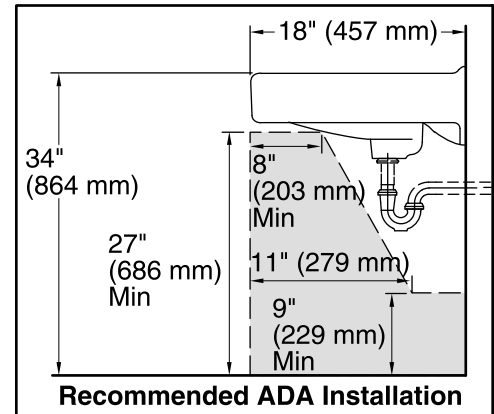

Standard Installation

Technical Information

All product dimensions are nominal.

Bowl configuration: Single
Installation: Wall-mount
Bowl area (Center): Length: 18" (457 mm)
Width: 13" (330 mm)
With overflow: Yes
Water depth: 4-7/8" (124 mm)

Number of deck holes: 3
Faucet hole spacing: 8" (203 mm)
Faucet hole(s): 1-3/8" (35 mm)
Soap/Lotion hole: 1-1/4" (32 mm)
Drain hole: 1-3/4" (44 mm)

Notes

Install this product according to the installation instructions.

ADA, OBC, CSA B651 compliant when installed to the specific requirements of these regulations.