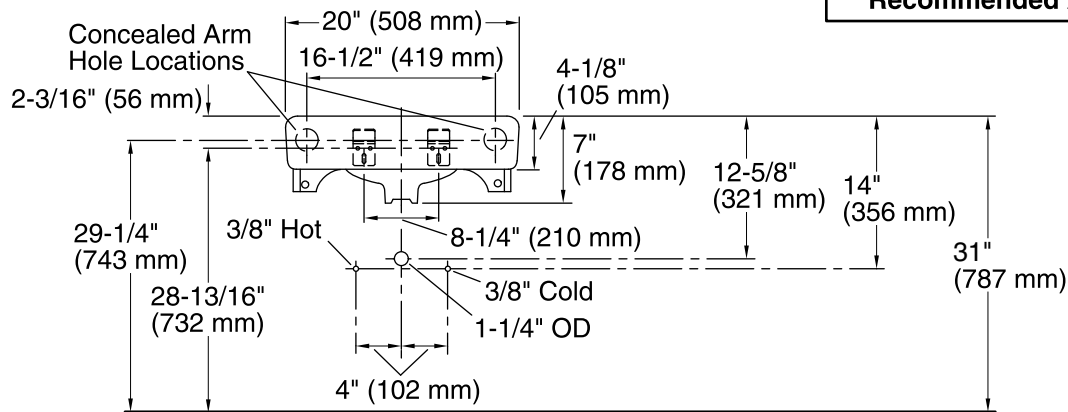

Standard Installation

Technical Information

All product dimensions are nominal.

Bowl configuration: Single
Installation: Wall-mount
Bowl area (Center): Length: 18" (457 mm)
Width: 13" (330 mm)
With overflow: Yes
Water depth: 4-7/8" (124 mm)

Number of deck holes: 3
Faucet hole spacing: 8" (203 mm)
Faucet hole(s): 1-3/8" (35 mm)
Soap/Lotion hole: 1-1/4" (32 mm)
Drain hole: 1-3/4" (44 mm)

Notes

Install this product according to the installation instructions.

ADA, OBC, CSA B651 compliant when installed to the specific requirements of these regulations.