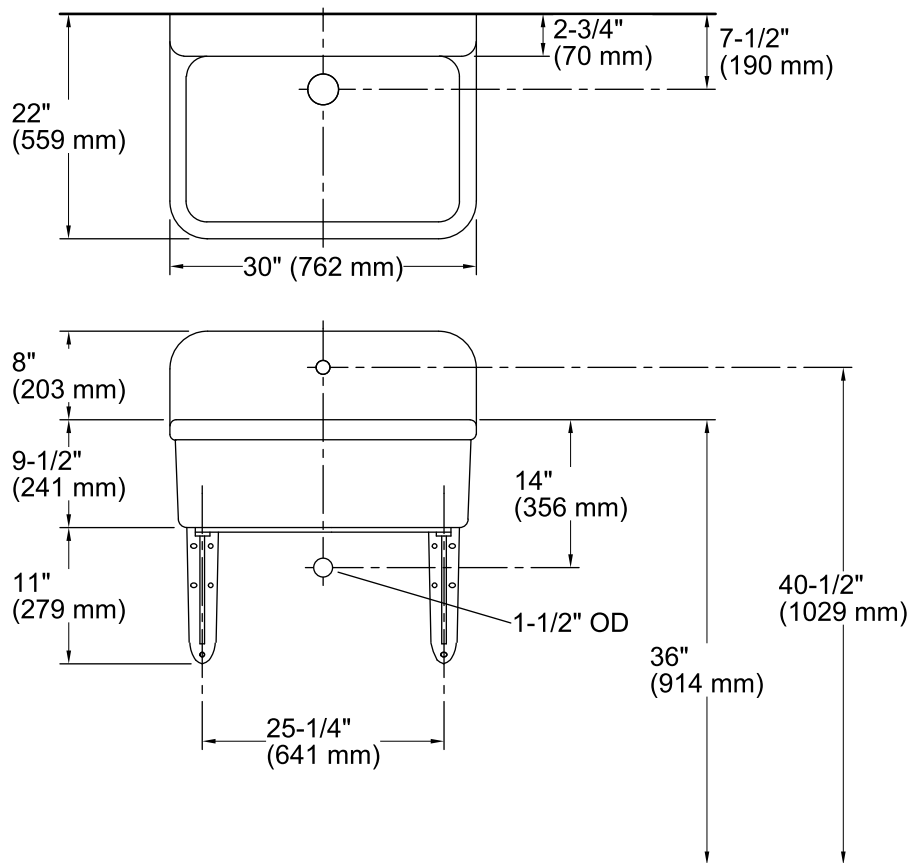

Features

- Single center hole drilled back
- Constructed of vitreous china
- Premium material construction for durability and reliability
- 30" x 22"

Recommended Products/Accessories

K-1814-P Wall-Mount Sink Brackets
K-8820 Sink Drain and Strainer

Color tiles intended for reference only.

Color	Code	Description
-------	------	-------------

	0	White
--	---	-------

Technical Information

All product dimensions are nominal.

Bowl configuration:	Single
Installation:	Top-mount
Bowl area (Only):	Length: 28" (711 mm) Width: 18" (457 mm) Water depth: 8-5/8" (219 mm)
Number of deck holes:	1
Faucet hole(s):	1-3/8" (35 mm)
Drain hole:	2-1/4" (57 mm)