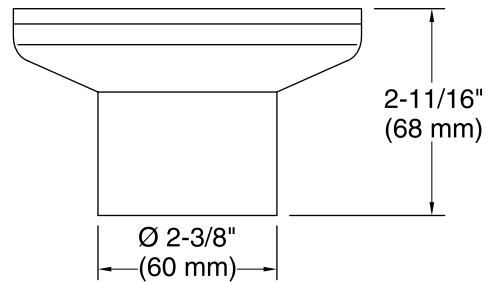

Technical Information

All product dimensions are nominal.

Drain included: Yes

Notes

Install this product according to the installation instructions.