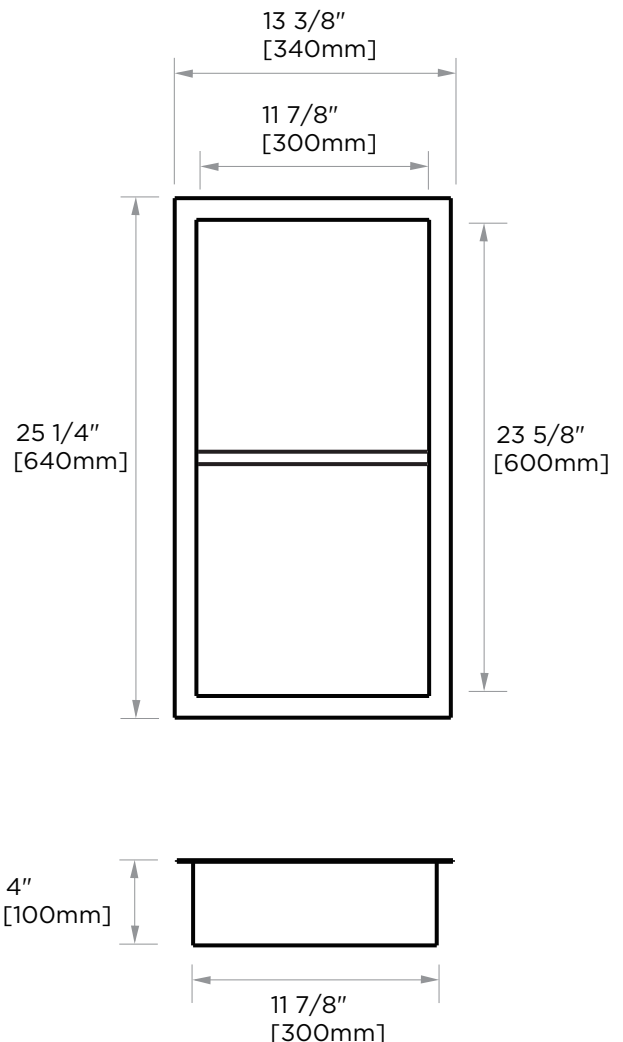

SHOWER NICHE

12"x12" SURFACE MOUNT SHOWER NICHE WITH DOUBLE SHELF

KSN-BE1224-2

PRODUCT NAME: 12"x24" Surface Mount Shower Niche Horizontal

PRODUCT CODE: KSN-BE1224-2

MATERIAL: 1.2mm Stainless Steel 304
20mm Flange

NOTE: Dimensions and specifications are subject to change without notice.