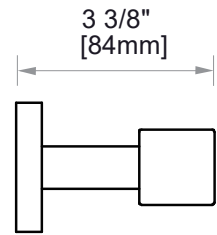

### GRAB BAR 24"

8289324

**PRODUCT NAME:** GRAB BAR

**SIZE:** 24"

**PRODUCT CODE:** 8289324

**MATERIAL:** All-brass construction

**STOCKED FINISHES:**

- Polished Chrome (99)
- Brushed Nickel (81)
- Polished Nickel (68)