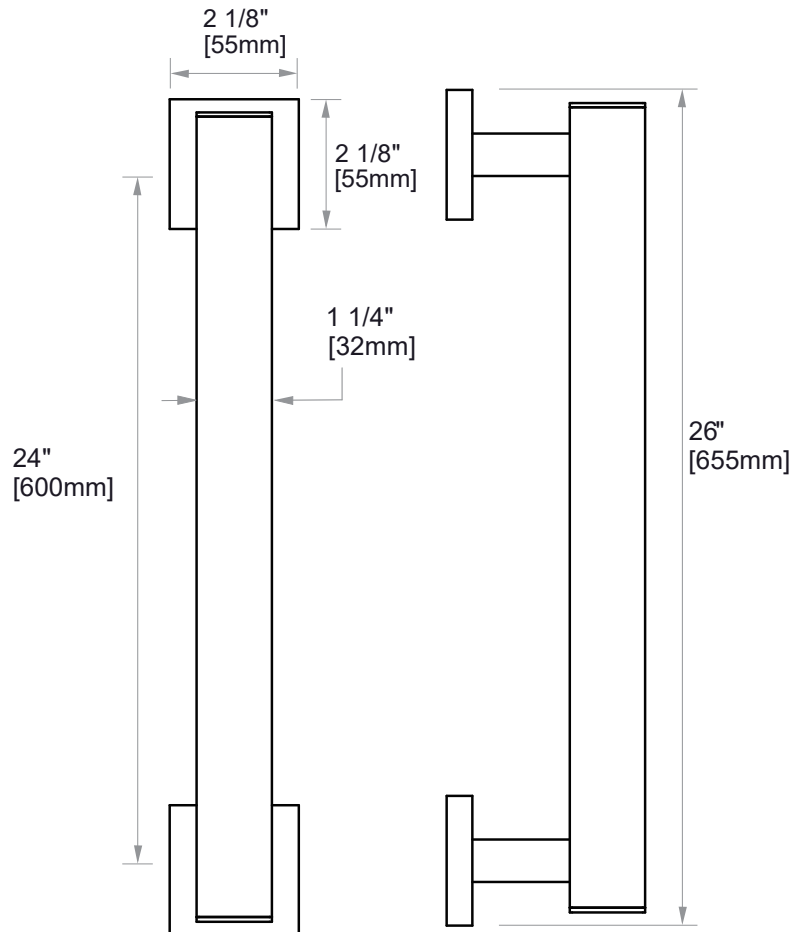

NOTE: Dimensions and specifications are subject to change without notice.