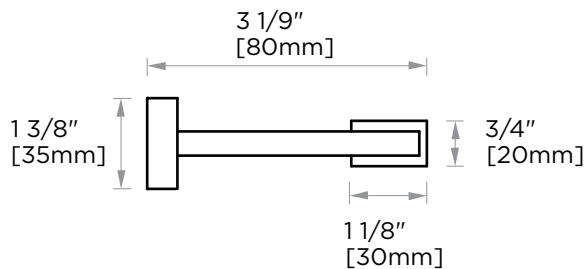

VIENNA COLLECTION
TISSUE HOLDER
480151

PRODUCT NAME: TISSUE HOLDER

PRODUCT CODE: 480151

MATERIAL: All-brass construction

KEY FEATURES: Contemporary design. Straight lines with a sleek silhouette.

STOCKED FINISHES:

NOTE: Dimensions and specifications are subject to change without notice.