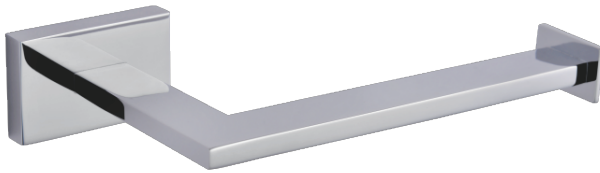

VIENNA COLLECTION
TISSUE HOLDER
480151

PRODUCT NAME: TISSUE HOLDER

PRODUCT CODE: 480151

MATERIAL: All-brass construction

KEY FEATURES: Contemporary design. Straight lines with a sleek silhouette.

STOCKED FINISHES: