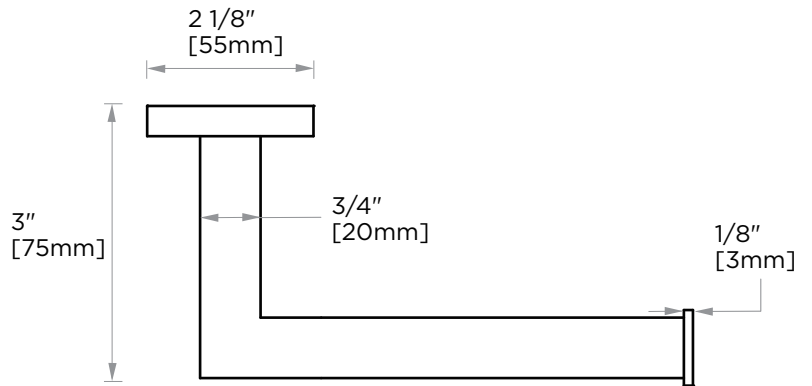

PRODUCT NAME: TISSUE HOLDER

PRODUCT CODE: 480151

MATERIAL: All-brass construction

KEY FEATURES: Contemporary design. Straight lines with a sleek silhouette.

STOCKED FINISHES:

- Polished Chrome (99)
- Brushed Nickel (81)
- Matte Black (48)

SPECIAL FINISHES AVAILABLE: 26 options available. Please see our website for full list samples

WARRANTY:
Lifetime Limited (Residential Use)
One Year (Commercial Use)