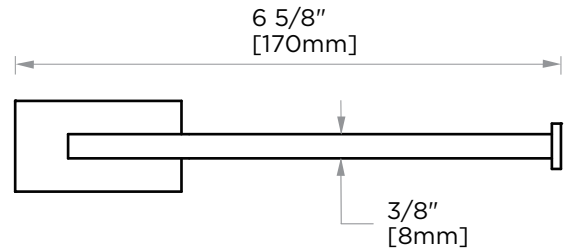

VIENNA COLLECTION
TISSUE HOLDER
480151

PRODUCT NAME: TISSUE HOLDER

PRODUCT CODE: 480151

MATERIAL: All-brass construction

KEY FEATURES: Contemporary design. Straight lines with a sleek silhouette.

STOCKED FINISHES: