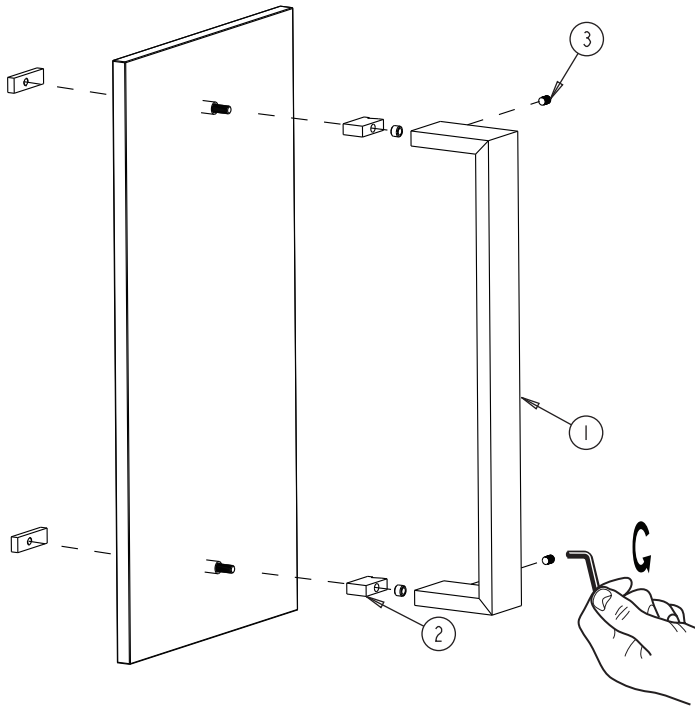

**HAMBURG
COLLECTION**
**SINGLE SHOWER
DOOR HANDLE**
4407524

PRODUCT NAME: SINGLE SHOWER DOOR HANDLE 24"

PRODUCT CODE: 4407524

MATERIAL: All-brass construction

KEY FEATURES: Transitional design.
Rectangular bold solid style.

NOTE: Dimensions and specifications are subject to change without notice.

HANDLES INFO

Components Included		
①	Handle	X1
②	Fixing Bracket	X2
③	Set Screw M5	X2

Mounting Kits Included		
	X1	Allen Key

GLASS INFO

Glass Hole C-C Distance		
A	6"/152mm	6" Shower Door Handle
	8"/203mm	8" Shower Door Handle
	12"/315mm	12" Shower Door Handle
	18"/457mm	18" Shower Door Handle
	24"/610mm	24" Shower Door Handle
	36"/914mm	36" Shower Door Handle
B	3/8"(10mm)	Glass Hole Diameter
C	6-12mm	Glass Thickness