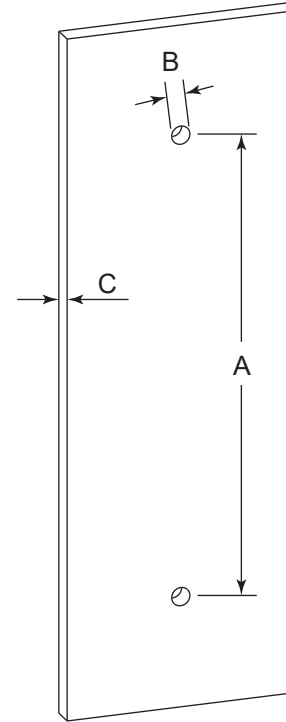

**HAMBURG
COLLECTION**
**SINGLE SHOWER
DOOR HANDLE**
4407524

PRODUCT NAME: SINGLE SHOWER DOOR HANDLE 24"

PRODUCT CODE: 4407524

MATERIAL: All-brass construction

KEY FEATURES: Transitional design.
Rectangular bold solid style.

NOTE: Dimensions and specifications are subject to change without notice.

HANDLES INFO

Components Included		
①	Handle	X1
②	Fixing Bracket	X2
③	Set Screw M5	X2

Mounting Kits Included		
	X1	Allen Key

GLASS INFO

Glass Hole C-C Distance		
A	6"/152mm	6" Shower Door Handle
	8"/203mm	8" Shower Door Handle
	12"/315mm	12" Shower Door Handle
	18"/457mm	18" Shower Door Handle
	24"/610mm	24" Shower Door Handle
	36"/914mm	36" Shower Door Handle
B	3/8"(10mm)	Glass Hole Diameter
C	6-12mm	Glass Thickness