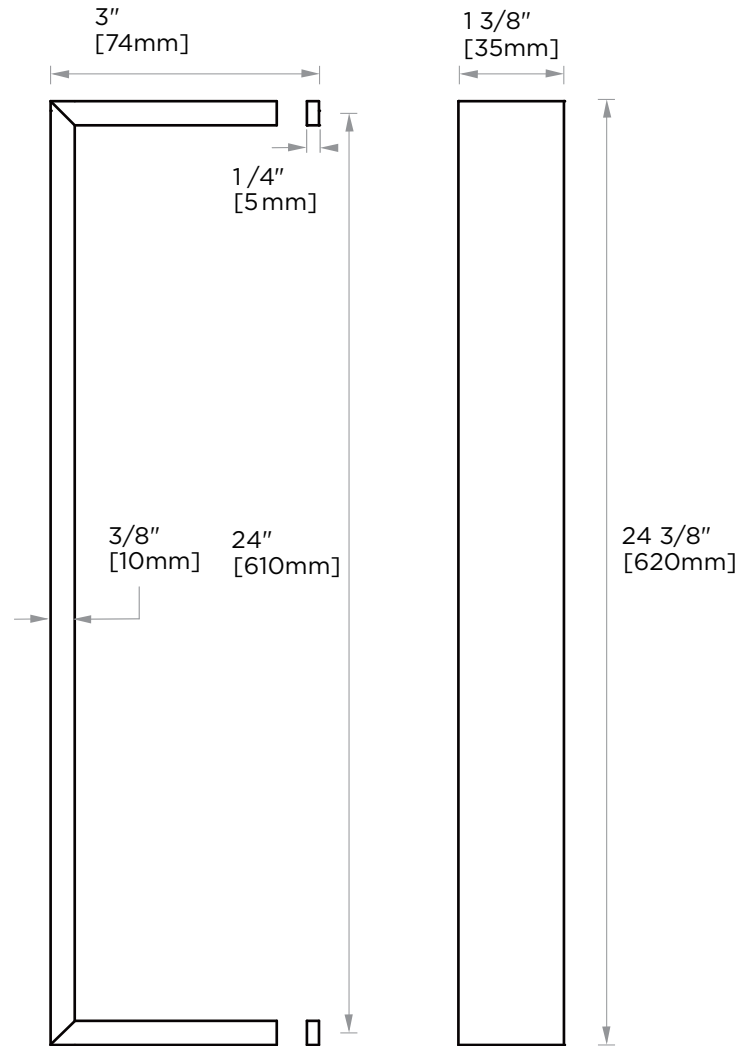

**HAMBURG
COLLECTION**
**SINGLE SHOWER
DOOR HANDLE**
4407524

PRODUCT NAME: SINGLE SHOWER DOOR HANDLE 24"

PRODUCT CODE: 4407524

MATERIAL: All-brass construction

KEY FEATURES: Transitional design.
Rectangular bold solid style.

NOTE: Dimensions and specifications are subject to change without notice.

HANDLES INFO

Components Included		
①	Handle	X1
②	Fixing Bracket	X2
③	Set Screw M5	X2

Mounting Kits Included		
	X1	Allen Key

GLASS INFO

Glass Hole C-C Distance		
A	6"/152mm	6" Shower Door Handle
	8"/203mm	8" Shower Door Handle
	12"/315mm	12" Shower Door Handle
	18"/457mm	18" Shower Door Handle
	24"/610mm	24" Shower Door Handle
	36"/914mm	36" Shower Door Handle
B	3/8"(10mm)	Glass Hole Diameter
C	6-12mm	Glass Thickness

* Can be used with extension kit for thicker doors

NOTE: Dimensions and specifications are subject to change without notice.