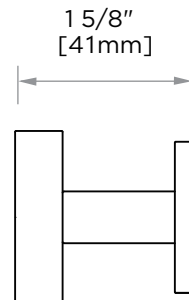

WARRANTY:

Lifetime Limited (Residential Use)
One Year (Commercial Use)

NOTE: Dimensions and specifications are subject to change without notice.