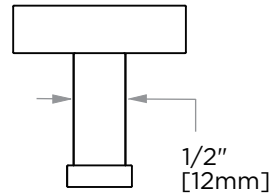

**SIENA COLLECTION**  
**ROBE HOOK**  
368130

**PRODUCT NAME:** ROBE HOOK

**PRODUCT CODE:** 368130

**MATERIAL:** All-brass construction

**KEY FEATURES:** Elegant, strong linear components combined with round rosettes.