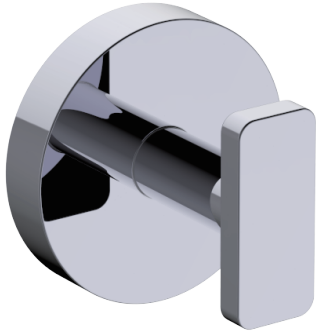

**SIENA COLLECTION**  
**ROBE HOOK**  
368130

**PRODUCT NAME:** ROBE HOOK

**PRODUCT CODE:** 368130

**MATERIAL:** All-brass construction

**KEY FEATURES:** Elegant, strong linear components combined with round rosettes.