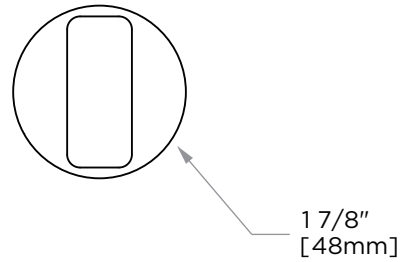

WARRANTY:

Lifetime Limited (Residential Use)
One Year (Commercial Use)

NOTE: Dimensions and specifications are subject to change without notice.