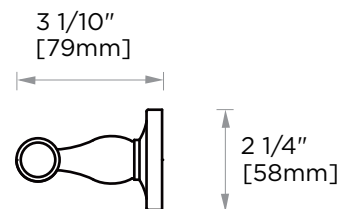

LYON COLLECTION TOWEL BAR 18" 351180

PRODUCT NAME: TOWEL BAR 18"

PRODUCT CODE: 351180

MATERIAL: All-brass construction

KEY FEATURES: Traditional design. Solid round anchors are firmly set off with finely contoured finials.

NOTE: Dimensions and specifications are subject to change without notice.