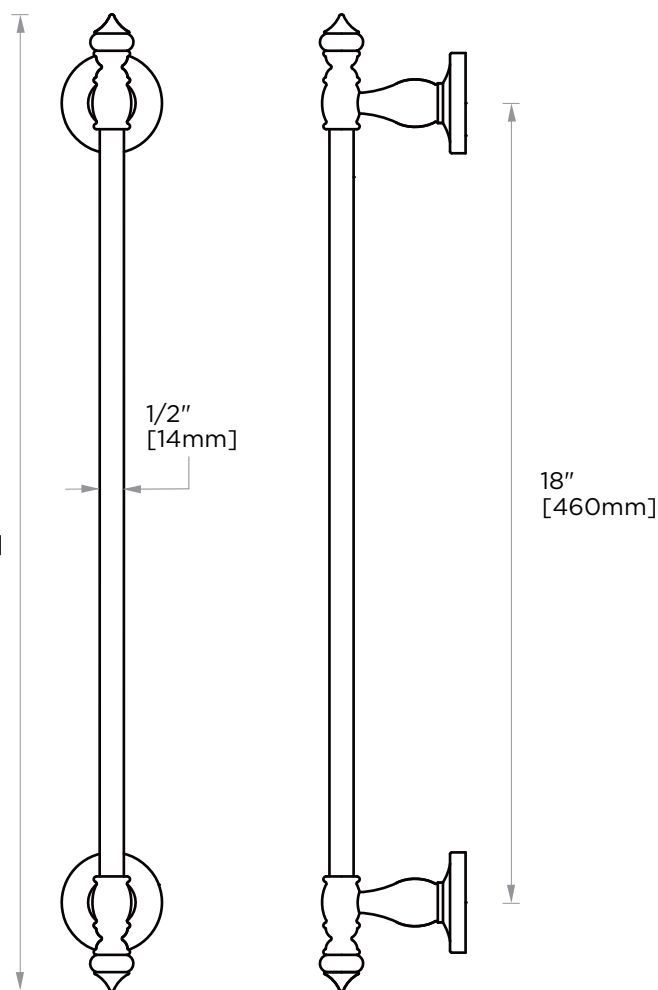

LYON COLLECTION TOWEL BAR 18" 351180

PRODUCT NAME: TOWEL BAR 18"

PRODUCT CODE: 351180

MATERIAL: All-brass construction

KEY FEATURES: Traditional design. Solid round anchors are firmly set off with finely contoured finials.

NOTE: Dimensions and specifications are subject to change without notice.