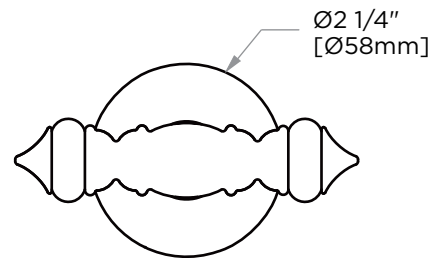

WARRANTY:

Lifetime Limited (Residential Use)
One Year (Commercial Use)

NOTE: Dimensions and specifications are subject to change without notice.