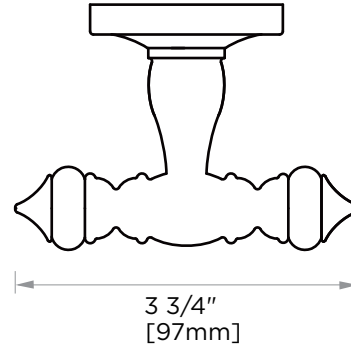

LYON COLLECTION DOUBLE ROBE HOOK 351132

PRODUCT NAME: DOUBLE ROBE HOOK

PRODUCT CODE: 351132

MATERIAL: All-brass construction

KEY FEATURES: Traditional design. Solid round anchors are firmly set off with finely contoured finials.

NOTE: Dimensions and specifications are subject to change without notice.