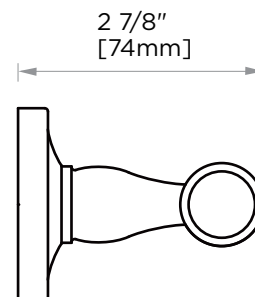

LYON COLLECTION DOUBLE ROBE HOOK 351132

PRODUCT NAME: DOUBLE ROBE HOOK

PRODUCT CODE: 351132

MATERIAL: All-brass construction

KEY FEATURES: Traditional design. Solid round anchors are firmly set off with finely contoured finials.

NOTE: Dimensions and specifications are subject to change without notice.