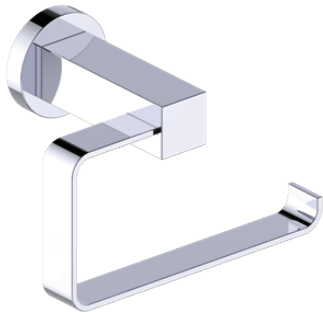

Includes Rosette : 40X4mm  
Without Rosette

With Rosette

## LISBON COLLECTION TISSUE HOLDER 277152

**PRODUCT NAME:** TISSUE HOLDER

**PRODUCT CODE:** 277152

**MATERIAL:** All-brass construction

**KEY FEATURES:** Contemporary design. Square base with clean and elongated lines.

## LISBON COLLECTION

Large Square Rosette  
277SQLG 45X12mm

Small Round Rosette  
137RDSM 40X4mm

Large Round Rosette  
137RDLG 48X10mm

NOTE: Dimensions and specifications are subject to change without notice.