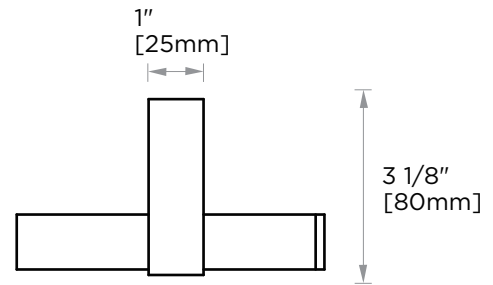

NOTE: Dimensions and specifications are subject to change without notice.