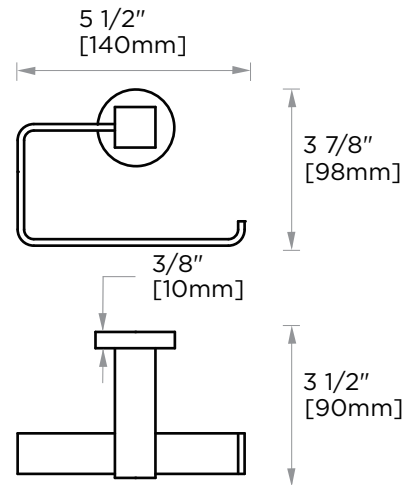

Includes Rosette : 40X4mm  
Without Rosette

With Rosette

## LISBON COLLECTION

Large Square Rosette  
277SQLG 45X12mm

Small Round Rosette  
137RDSM 40X4mm

Large Round Rosette  
137RDLG 48X10mm

NOTE: Dimensions and specifications are subject to change without notice.