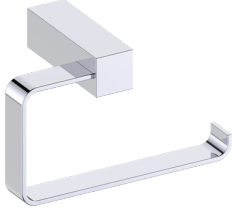

Includes Rosette : 40X4mm  
Without Rosette

With Rosette

## LISBON COLLECTION TISSUE HOLDER 277152

**PRODUCT NAME:** TISSUE HOLDER

**PRODUCT CODE:** 277152

**MATERIAL:** All-brass construction

**KEY FEATURES:** Contemporary design. Square base with clean and elongated lines.

## LISBON COLLECTION

Large Square Rosette  
277SQLG 45X12mm

Small Round Rosette  
137RDSM 40X4mm

Large Round Rosette  
137RDLG 48X10mm

NOTE: Dimensions and specifications are subject to change without notice.