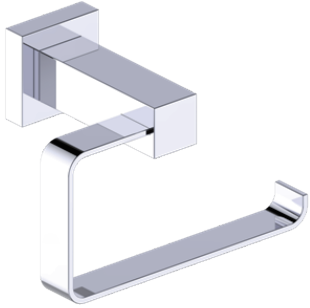

Includes Rosette : 40X4mm  
Without Rosette

With Rosette

## LISBON COLLECTION TISSUE HOLDER 277152

**PRODUCT NAME:** TISSUE HOLDER

**PRODUCT CODE:** 277152

**MATERIAL:** All-brass construction

**KEY FEATURES:** Contemporary design. Square base with clean and elongated lines.

## LISBON COLLECTION

Large Square Rosette  
277SQLG 45X12mm

Small Round Rosette  
137RDSM 40X4mm

Large Round Rosette  
137RDLG 48X10mm

NOTE: Dimensions and specifications are subject to change without notice.