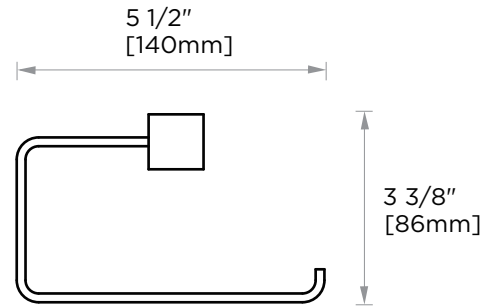

NOTE: Dimensions and specifications are subject to change without notice.