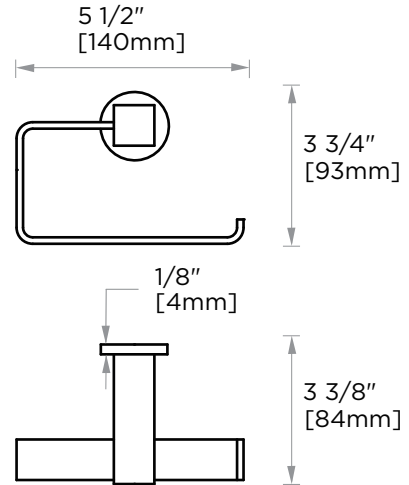

Includes Rosette : 40X4mm  
Without Rosette

With Rosette

## LISBON COLLECTION

Large Square Rosette  
277SQLG 45X12mm

Small Round Rosette  
137RDSM 40X4mm

Large Round Rosette  
137RDLG 48X10mm

NOTE: Dimensions and specifications are subject to change without notice.