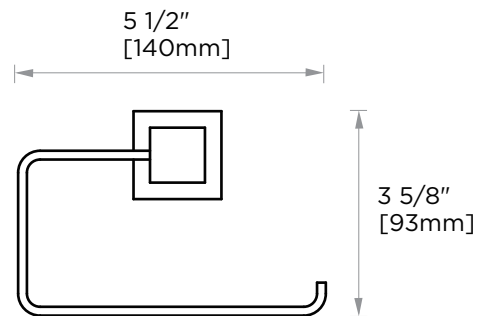

NOTE: Dimensions and specifications are subject to change without notice.