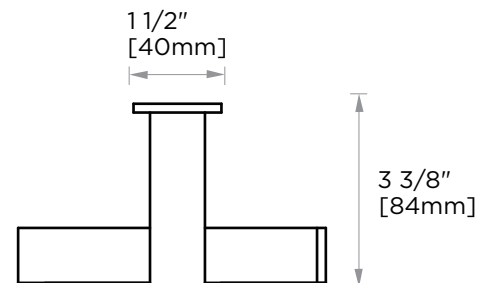

NOTE: Dimensions and specifications are subject to change without notice.