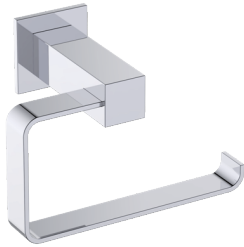

Includes Rosette : 40X4mm  
Without Rosette

With Rosette

## LISBON COLLECTION TISSUE HOLDER 277152

**PRODUCT NAME:** TISSUE HOLDER

**PRODUCT CODE:** 277152

**MATERIAL:** All-brass construction

**KEY FEATURES:** Contemporary design. Square base with clean and elongated lines.

## LISBON COLLECTION

Large Square Rosette  
277SQLG 45X12mm

Small Round Rosette  
137RDSM 40X4mm

Large Round Rosette  
137RDLG 48X10mm

NOTE: Dimensions and specifications are subject to change without notice.