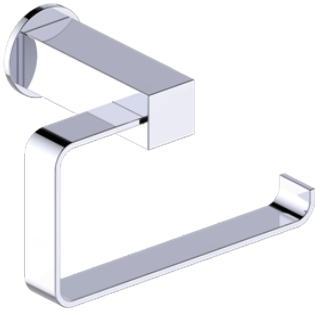

Includes Rosette : 40X4mm  
Without Rosette

With Rosette

## LISBON COLLECTION TISSUE HOLDER 277152

**PRODUCT NAME:** TISSUE HOLDER

**PRODUCT CODE:** 277152

**MATERIAL:** All-brass construction

**KEY FEATURES:** Contemporary design. Square base with clean and elongated lines.

## LISBON COLLECTION

Large Square Rosette  
277SQLG 45X12mm

Small Round Rosette  
137RDSM 40X4mm

Large Round Rosette  
137RDLG 48X10mm

NOTE: Dimensions and specifications are subject to change without notice.