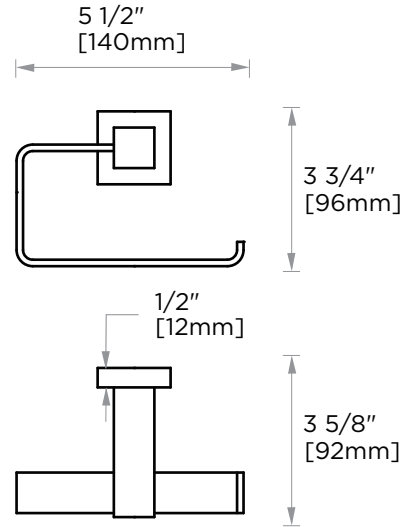

Includes Rosette : 40X4mm  
Without Rosette

With Rosette

## LISBON COLLECTION

Large Square Rosette  
277SQLG 45X12mm

Small Round Rosette  
137RDSM 40X4mm

Large Round Rosette  
137RDLG 48X10mm

NOTE: Dimensions and specifications are subject to change without notice.