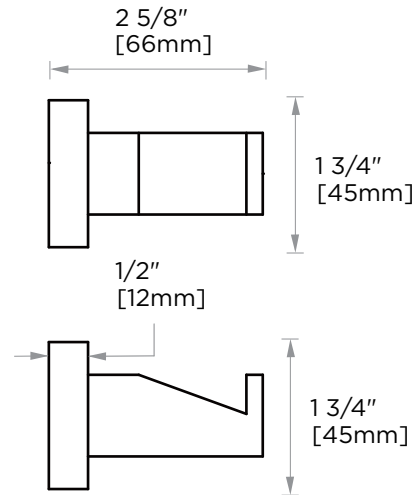

Includes Rosette : 40X4mm  
Without Rosette

With Rosette

### Large Square Rosette

277SQLG 45X12mm

\*Rosettes are sold separately

### Small Round Rosette

137RDSM 40X4mm

\*Rosettes are sold separately

### Large Round Rosette

137RDLG 48X10mm

\*Rosettes are sold separately

NOTE: Dimensions and specifications are subject to change without notice.