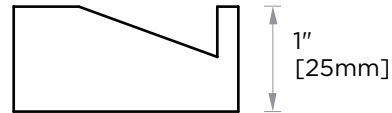

NOTE: Dimensions and specifications are subject to change without notice.