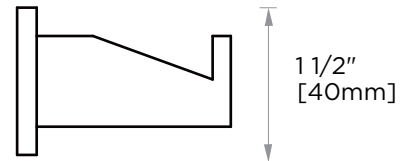

NOTE: Dimensions and specifications are subject to change without notice.