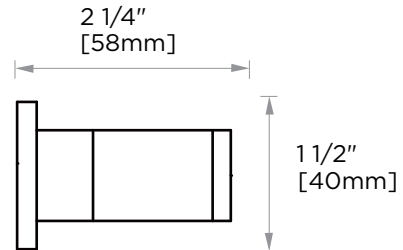

NOTE: Dimensions and specifications are subject to change without notice.