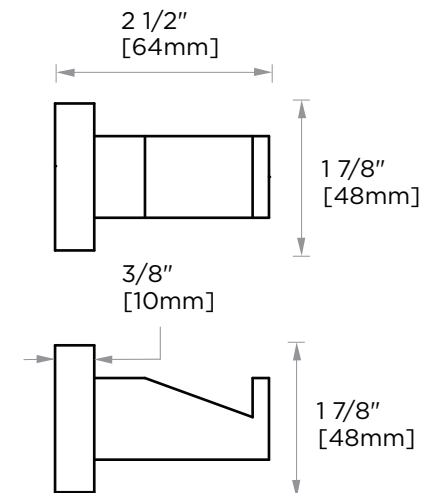

Includes Rosette : 40X4mm  
Without Rosette

With Rosette

### Large Square Rosette

277SQLG 45X12mm

\*Rosettes are sold separately

### Small Round Rosette

137RDSM 40X4mm

\*Rosettes are sold separately

### Large Round Rosette

137RDLG 48X10mm

\*Rosettes are sold separately

NOTE: Dimensions and specifications are subject to change without notice.