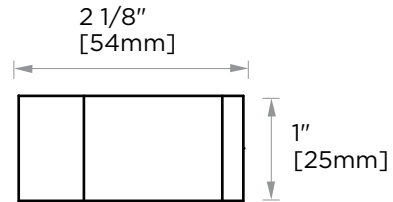

NOTE: Dimensions and specifications are subject to change without notice.