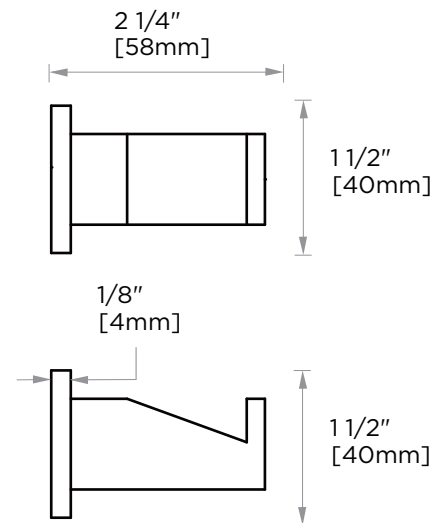

Includes Rosette : 40X4mm  
Without Rosette

With Rosette

### Large Square Rosette

277SQLG 45X12mm

\*Rosettes are sold separately

### Small Round Rosette

137RDSM 40X4mm

\*Rosettes are sold separately

### Large Round Rosette

137RDLG 48X10mm

\*Rosettes are sold separately

NOTE: Dimensions and specifications are subject to change without notice.