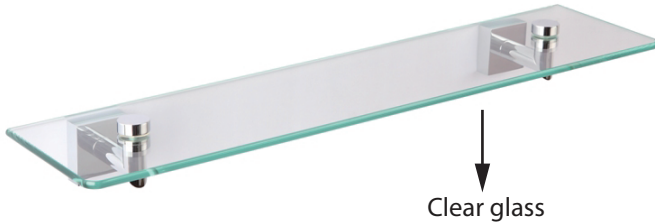

MADRID COLLECTION GLASS SHELF 262671

PRODUCT NAME: GLASS SHELF

PRODUCT CODE: 262671

MATERIAL: All-brass construction

KEY FEATURES: Contemporary design.
Simple and straight forward lines.
Strong linear silhouette.