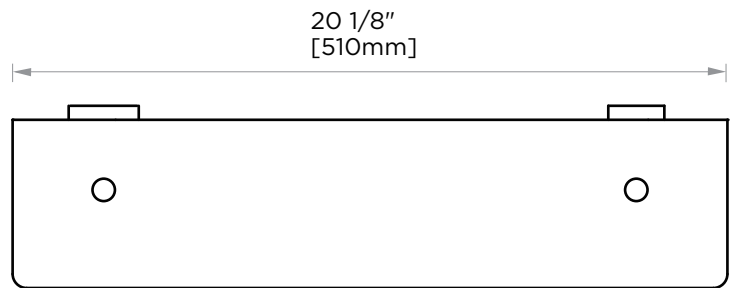

MADRID COLLECTION GLASS SHELF 262671

PRODUCT NAME: GLASS SHELF

PRODUCT CODE: 262671

MATERIAL: All-brass construction

KEY FEATURES: Contemporary design.
Simple and straight forward lines.
Strong linear silhouette.