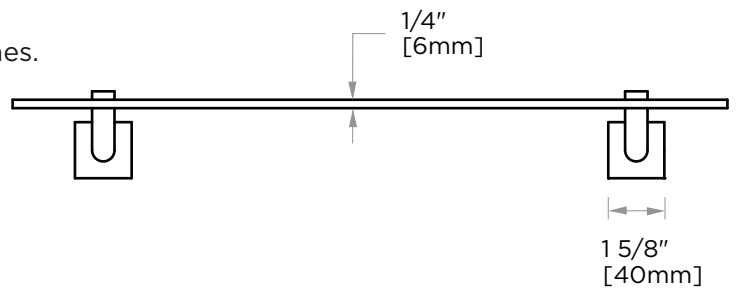

MADRID COLLECTION GLASS SHELF 262671

PRODUCT NAME: GLASS SHELF

PRODUCT CODE: 262671

MATERIAL: All-brass construction

KEY FEATURES: Contemporary design.
Simple and straight forward lines.
Strong linear silhouette.

NOTE: Dimensions and specifications are subject to change without notice.