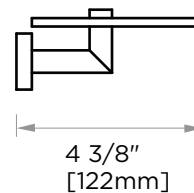

MADRID COLLECTION GLASS SHELF 262671

PRODUCT NAME: GLASS SHELF

PRODUCT CODE: 262671

MATERIAL: All-brass construction

KEY FEATURES: Contemporary design.
Simple and straight forward lines.
Strong linear silhouette.

NOTE: Dimensions and specifications are subject to change without notice.