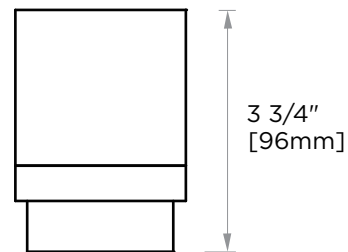

MADRID COLLECTION TUMBLER WITH HOLDER 262660

PRODUCT NAME: TUMBLER WITH HOLDER

PRODUCT CODE: 262660

MATERIAL: All-brass construction

KEY FEATURES: Contemporary design.
Simple and straight forward lines.
Strong linear silhouette.

NOTE: Dimensions and specifications are subject to change without notice.