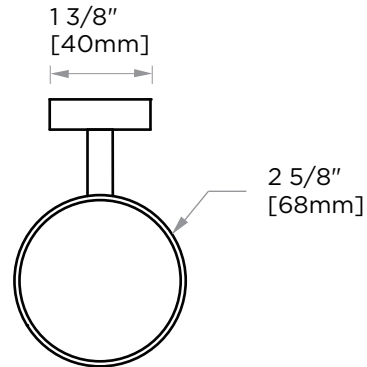

MADRID COLLECTION TUMBLER WITH HOLDER 262660

PRODUCT NAME: TUMBLER WITH HOLDER

PRODUCT CODE: 262660

MATERIAL: All-brass construction

KEY FEATURES: Contemporary design.
Simple and straight forward lines.
Strong linear silhouette.

NOTE: Dimensions and specifications are subject to change without notice.