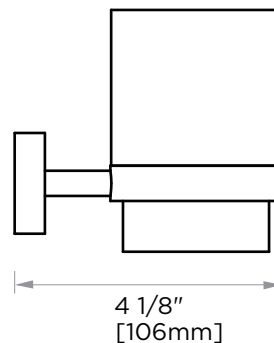

NOTE: Dimensions and specifications are subject to change without notice.