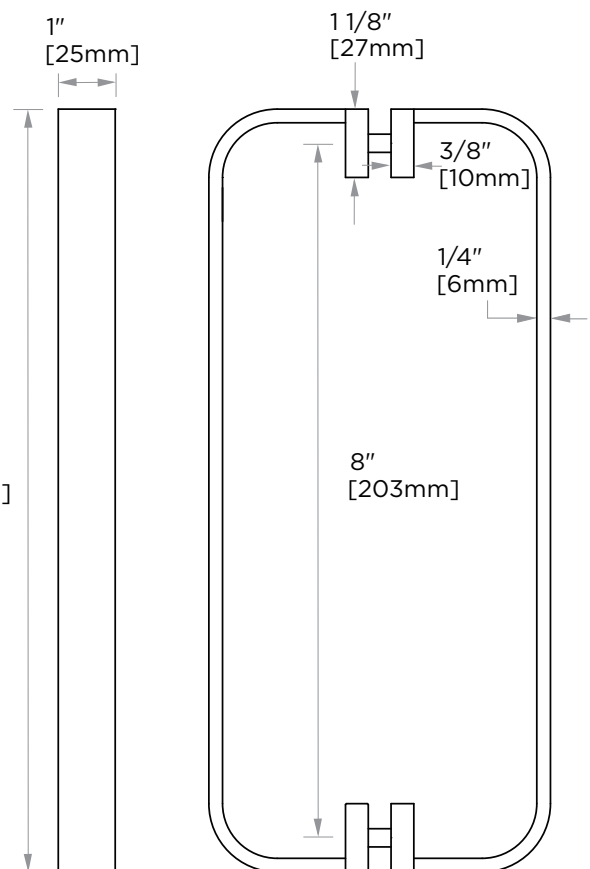

COLOGNE COLLECTION

DOUBLE SDH 8"

2557808

PRODUCT NAME: DOUBLE SHOWER DOOR HANDLE 8"

PRODUCT CODE: 2557808

MATERIAL: All-brass construction

KEY FEATURES: Contemporary design with strong bold silhouette softened by the rounded corners and curved lines.

NOTE: Dimensions and specifications are subject to change without notice.

HANDLES INFO

Components Included		
①	Handle	X1
②	Set Screw M6	X2
③	Fixing Bracket	X2
④	Rubber Gasket	X4

Mounting Kits Included		
	X1	Allen Key

GLASS INFO

Glass Hole C-C Distance		
A	8"/203mm	8" Shower Door Handle
	12"/305mm	12" Shower Door Handle
	18"/457mm	18" Shower Door Handle
	24"/610mm	24" Shower Door Handle
	36"/914mm	36" Shower Door Handle
B	1/2" (12mm)	Glass Hole Diameter
C	6-12mm	Glass Thickness

* Can be used with extension kit for thicker doors

NOTE: Dimensions and specifications are subject to change without notice.