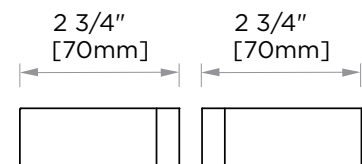

COLOGNE COLLECTION

DOUBLE SDH 8"

2557808

PRODUCT NAME: DOUBLE SHOWER DOOR HANDLE 8"

PRODUCT CODE: 2557808

MATERIAL: All-brass construction

KEY FEATURES: Contemporary design with strong bold silhouette softened by the rounded corners and curved lines.

NOTE: Dimensions and specifications are subject to change without notice.

HANDLES INFO

Components Included		
①	Handle	X1
②	Set Screw M6	X2
③	Fixing Bracket	X2
④	Rubber Gasket	X4

Mounting Kits Included		
	X1	Allen Key

GLASS INFO

Glass Hole C-C Distance		
A	8"/203mm	8" Shower Door Handle
	12"/305mm	12" Shower Door Handle
	18"/457mm	18" Shower Door Handle
	24"/610mm	24" Shower Door Handle
	36"/914mm	36" Shower Door Handle
B	1/2" (12mm)	Glass Hole Diameter
C	6-12mm	Glass Thickness