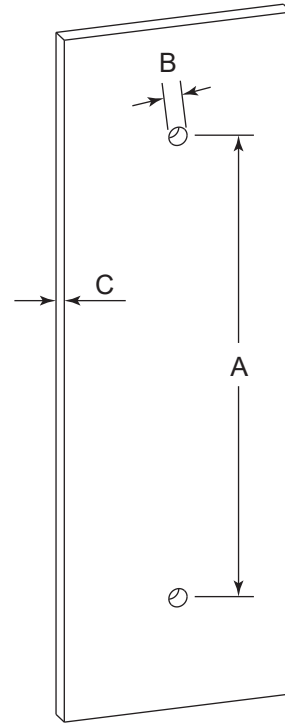

COLOGNE COLLECTION

DOUBLE SDH 8"

2557808

PRODUCT NAME: DOUBLE SHOWER DOOR HANDLE 8"

PRODUCT CODE: 2557808

MATERIAL: All-brass construction

KEY FEATURES: Contemporary design with strong bold silhouette softened by the rounded corners and curved lines.

NOTE: Dimensions and specifications are subject to change without notice.

HANDLES INFO

Components Included		
①	Handle	X1
②	Set Screw M6	X2
③	Fixing Bracket	X2
④	Rubber Gasket	X4

Mounting Kits Included		
	X1	Allen Key

GLASS INFO

Glass Hole C-C Distance		
A	8"/203mm	8" Shower Door Handle
	12"/305mm	12" Shower Door Handle
	18"/457mm	18" Shower Door Handle
	24"/610mm	24" Shower Door Handle
	36"/914mm	36" Shower Door Handle
B	1/2" (12mm)	Glass Hole Diameter
C	6-12mm	Glass Thickness