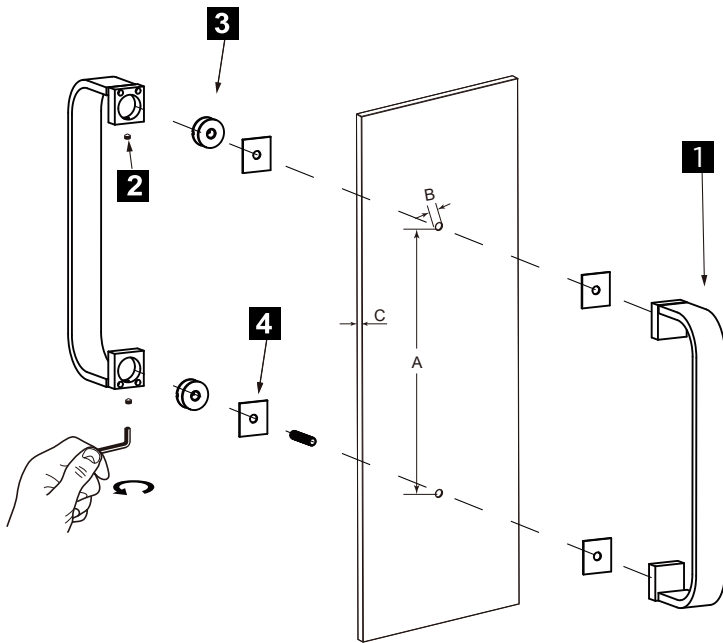

COLOGNE COLLECTION

DOUBLE SDH 8"

2557808

PRODUCT NAME: DOUBLE SHOWER DOOR HANDLE 8"

PRODUCT CODE: 2557808

MATERIAL: All-brass construction

KEY FEATURES: Contemporary design with strong bold silhouette softened by the rounded corners and curved lines.

NOTE: Dimensions and specifications are subject to change without notice.

HANDLES INFO

Components Included		
①	Handle	X1
②	Set Screw M6	X2
③	Fixing Bracket	X2
④	Rubber Gasket	X4

Mounting Kits Included		
	X1	Allen Key

GLASS INFO

Glass Hole C-C Distance		
A	8"/203mm	8" Shower Door Handle
	12"/305mm	12" Shower Door Handle
	18"/457mm	18" Shower Door Handle
	24"/610mm	24" Shower Door Handle
	36"/914mm	36" Shower Door Handle
B	1/2" (12mm)	Glass Hole Diameter
C	6-12mm	Glass Thickness