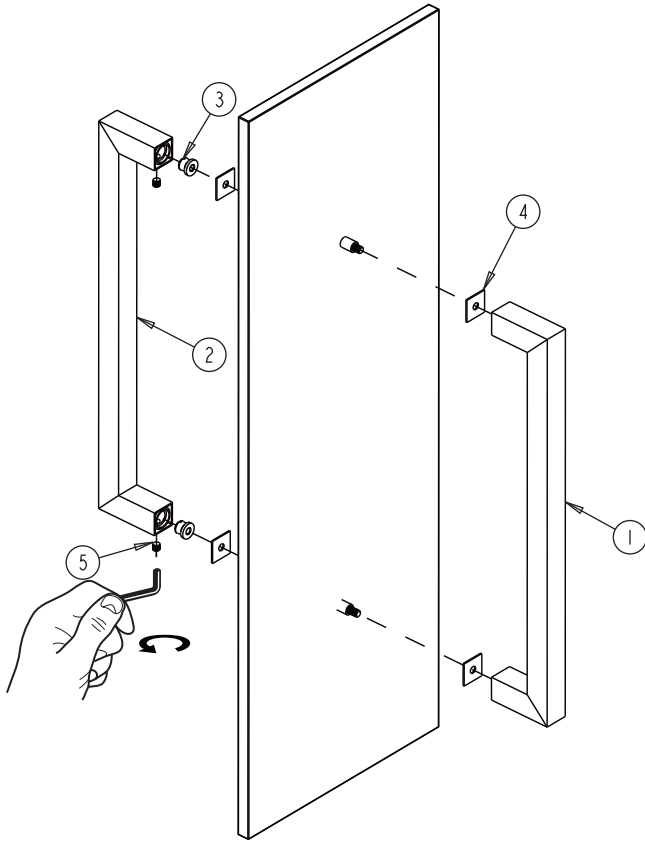

LONDON COLLECTION
DOUBLE SHOWER
DOOR HANDLE 8"
2487808

PRODUCT NAME: DOUBLE SHOWER
DOOR HANDLE 8"

PRODUCT CODE: 2487808

MATERIAL: All-brass construction

KEY FEATURES: Review and update

STOCKED FINISHES:

- Polished Chrome (99)
- Brushed Nickel (81)
- Polished Nickel (68)

HANDLES INFO

Components Included		
①	Handle A	X1
②	Handle B	X1
③	Fixing Bracket	X2
④	Rubber Gasket	X4
⑤	Set Screw M5	X2

Mounting Kits Included		
	X1	Allen Key

GLASS INFO

Glass Hole C-C Distance		
A	6"/152mm	6" Shower Door Handle
	8"/203mm	8" Shower Door Handle
	12"/305mm	12" Shower Door Handle
	18"/457mm	18" Shower Door Handle
	24"/610mm	24" Shower Door Handle
B	3/8"(10mm)	Glass Hole Diameter
C	6-12mm	Glass Thickness

* Can be used with extension kit for thicker doors

NOTE: Dimensions and specifications are subject to change without notice.