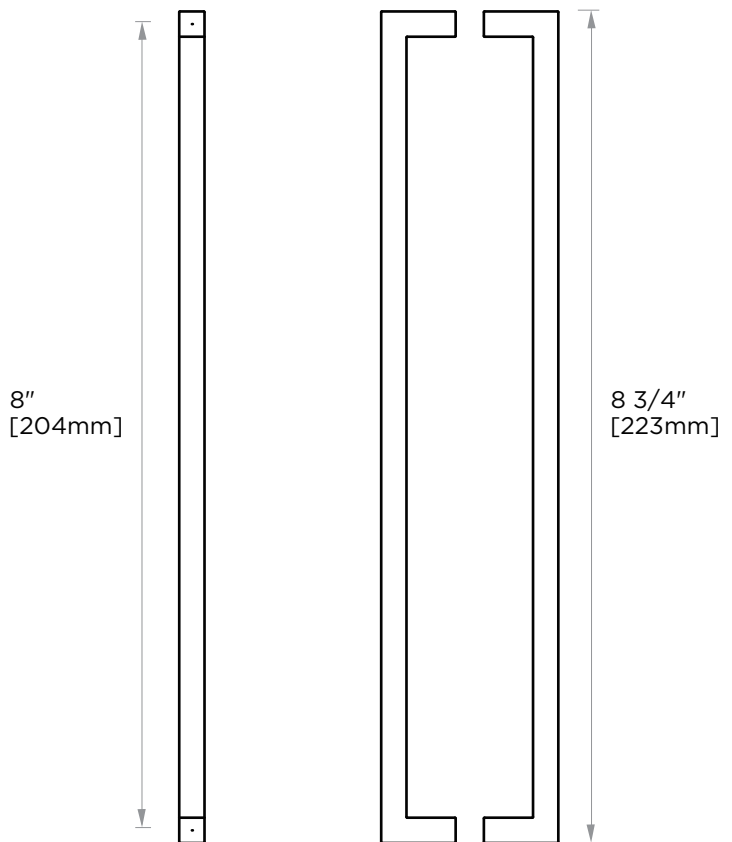

WARRANTY:

Lifetime Limited (Residential Use)
One Year (Commercial Use)

NOTE: Dimensions and specifications are subject to change without notice.