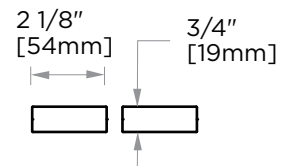

LONDON COLLECTION
DOUBLE SHOWER
DOOR HANDLE 8"
2487808

PRODUCT NAME: DOUBLE SHOWER
DOOR HANDLE 8"

PRODUCT CODE: 2487808

MATERIAL: All-brass construction

KEY FEATURES: Review and update

STOCKED FINISHES:

- Polished Chrome (99)
- Brushed Nickel (81)
- Polished Nickel (68)

HANDLES INFO

Components Included		
①	Handle A	X1
②	Handle B	X1
③	Fixing Bracket	X2
④	Rubber Gasket	X4
⑤	Set Screw M5	X2

Mounting Kits Included		
	X1	Allen Key

GLASS INFO

Glass Hole C-C Distance		
A	6"/152mm	6" Shower Door Handle
	8"/203mm	8" Shower Door Handle
	12"/305mm	12" Shower Door Handle
	18"/457mm	18" Shower Door Handle
	24"/610mm	24" Shower Door Handle
B	3/8"(10mm)	Glass Hole Diameter
C	6-12mm	Glass Thickness