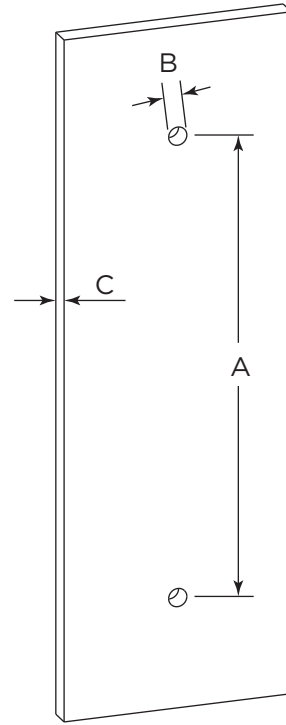

LONDON COLLECTION
DOUBLE SHOWER
DOOR HANDLE 8"
2487808

PRODUCT NAME: DOUBLE SHOWER
DOOR HANDLE 8"

PRODUCT CODE: 2487808

MATERIAL: All-brass construction

KEY FEATURES: Review and update

STOCKED FINISHES:

- Polished Chrome (99)
- Brushed Nickel (81)
- Polished Nickel (68)

HANDLES INFO

Components Included		
①	Handle A	X1
②	Handle B	X1
③	Fixing Bracket	X2
④	Rubber Gasket	X4
⑤	Set Screw M5	X2

Mounting Kits Included		
	X1	Allen Key

GLASS INFO

Glass Hole C-C Distance		
A	6"/152mm	6" Shower Door Handle
	8"/203mm	8" Shower Door Handle
	12"/305mm	12" Shower Door Handle
	18"/457mm	18" Shower Door Handle
	24"/610mm	24" Shower Door Handle
B	3/8"(10mm)	Glass Hole Diameter
C	6-12mm	Glass Thickness

* Can be used with extension kit for thicker doors

NOTE: Dimensions and specifications are subject to change without notice.