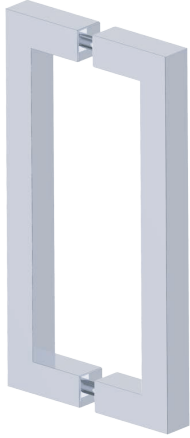

LONDON COLLECTION
DOUBLE SHOWER
DOOR HANDLE 8"
2487808

PRODUCT NAME: DOUBLE SHOWER
DOOR HANDLE 8"

PRODUCT CODE: 2487808

MATERIAL: All-brass construction

KEY FEATURES: Review and update

STOCKED FINISHES:

- Polished Chrome (99)
- Brushed Nickel (81)
- Polished Nickel (68)

HANDLES INFO

Components Included		
①	Handle A	X1
②	Handle B	X1
③	Fixing Bracket	X2
④	Rubber Gasket	X4
⑤	Set Screw M5	X2

Mounting Kits Included		
	X1	Allen Key

GLASS INFO

Glass Hole C-C Distance		
A	6"/152mm	6" Shower Door Handle
	8"/203mm	8" Shower Door Handle
	12"/305mm	12" Shower Door Handle
	18"/457mm	18" Shower Door Handle
	24"/610mm	24" Shower Door Handle
B	3/8"(10mm)	Glass Hole Diameter
C	6-12mm	Glass Thickness