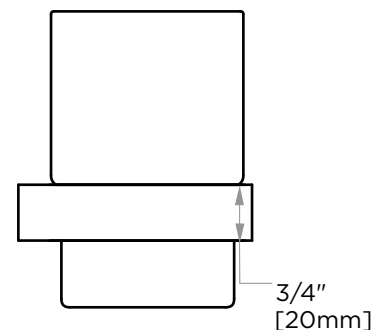

## BERLIN COLLECTION TUMBLER W/HOLDER 232660

**PRODUCT NAME:** TUMBLER W/HOLDER

**PRODUCT CODE:** 232660

**MATERIAL:** All-brass construction

**KEY FEATURES:** Contemporary design with solid bold rectangular geometry.

NOTE: Dimensions and specifications are subject to change without notice.