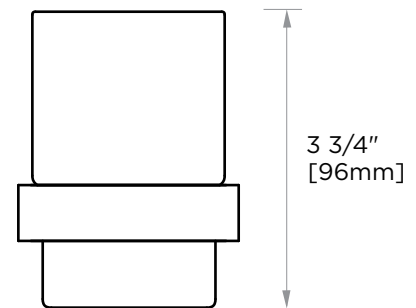

## BERLIN COLLECTION TUMBLER W/HOLDER 232660

**PRODUCT NAME:** TUMBLER W/HOLDER

**PRODUCT CODE:** 232660

**MATERIAL:** All-brass construction

**KEY FEATURES:** Contemporary design with solid bold rectangular geometry.

NOTE: Dimensions and specifications are subject to change without notice.