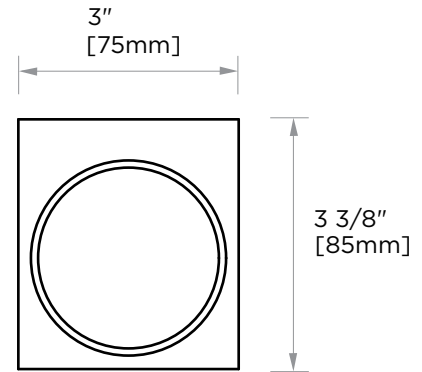

## BERLIN COLLECTION TUMBLER W/HOLDER 232660

**PRODUCT NAME:** TUMBLER W/HOLDER

**PRODUCT CODE:** 232660

**MATERIAL:** All-brass construction

**KEY FEATURES:** Contemporary design with solid bold rectangular geometry.

NOTE: Dimensions and specifications are subject to change without notice.