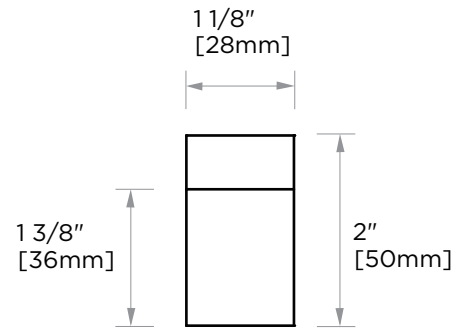

## BERLIN COLLECTION SOLID BACK ROBE HOOK 232130A SB

**PRODUCT NAME:** SOLID BACK ROBE HOOK

**PRODUCT CODE:** 232130A SB

**MATERIAL:** All-brass construction

**KEY FEATURES:** Contemporary design with solid bold rectangular geometry.

NOTE: Dimensions and specifications are subject to change without notice.