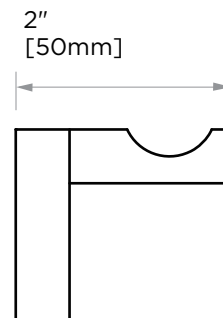

## BERLIN COLLECTION SOLID BACK ROBE HOOK 232130A SB

**PRODUCT NAME:** SOLID BACK ROBE HOOK

**PRODUCT CODE:** 232130A SB

**MATERIAL:** All-brass construction

**KEY FEATURES:** Contemporary design with solid bold rectangular geometry.

NOTE: Dimensions and specifications are subject to change without notice.