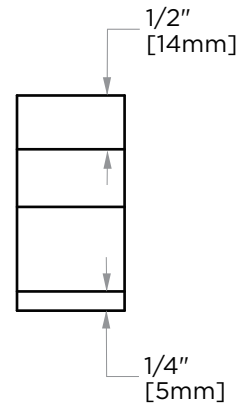

## BERLIN COLLECTION SOLID BACK ROBE HOOK 232130A SB

**PRODUCT NAME:** SOLID BACK ROBE HOOK

**PRODUCT CODE:** 232130A SB

**MATERIAL:** All-brass construction

**KEY FEATURES:** Contemporary design with solid bold rectangular geometry.

NOTE: Dimensions and specifications are subject to change without notice.