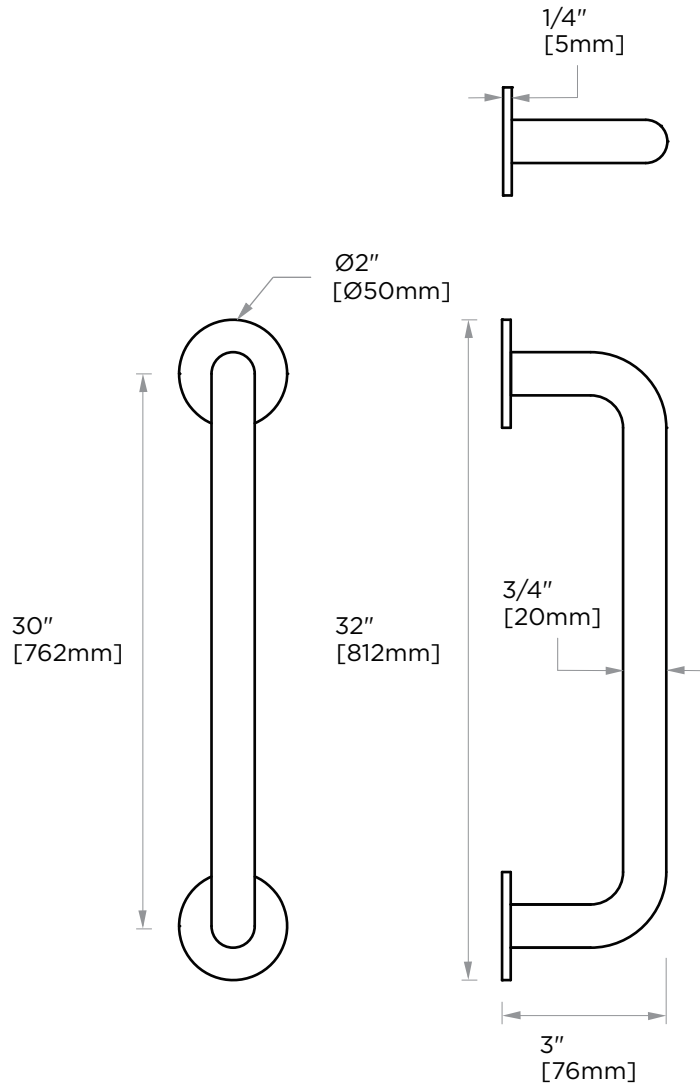

WARRANTY:

Lifetime Limited (Residential Use)
One Year (Commercial Use)

NOTE: Dimensions and specifications are subject to change without notice.