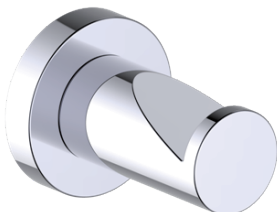

Includes Rosette : 40X4mm

Without Rosette

With Rosette

PORTO COLLECTION ROBE HOOK 137130

PRODUCT NAME: ROBE HOOK

PRODUCT CODE: 137130

MATERIAL: All-brass construction

KEY FEATURES: Contemporary design.
Round and linear geometries.
Sleek modern aesthetic.

Lifetime Limited (Residential Use)
One Year (Commercial Use)

NOTE: Dimensions and specifications are subject to change without notice.

PORTO COLLECTION

Large Round Rosette

137RDLG 48X10mm

*Rosettes are sold separately

Small Square Rosette

277SQSM 40X4mm

*Rosettes are sold separately

Large Square Rosette

277SQLG 45X12mm

*Rosettes are sold separately

NOTE: Dimensions and specifications are subject to change without notice.