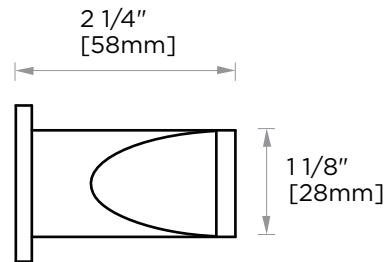

Includes Rosette : 40X4mm

Without Rosette

With Rosette

PORTO COLLECTION ROBE HOOK 137130

PRODUCT NAME: ROBE HOOK

PRODUCT CODE: 137130

MATERIAL: All-brass construction

KEY FEATURES: Contemporary design.
Round and linear geometries.
Sleek modern aesthetic.

Lifetime Limited (Residential Use)
One Year (Commercial Use)

NOTE: Dimensions and specifications are subject to change without notice.

PORTO COLLECTION

Large Round Rosette

137RDLG 48X10mm

*Rosettes are sold separately

Small Square Rosette

277SQSM 40X4mm

*Rosettes are sold separately

Large Square Rosette

277SQLG 45X12mm

*Rosettes are sold separately

NOTE: Dimensions and specifications are subject to change without notice.