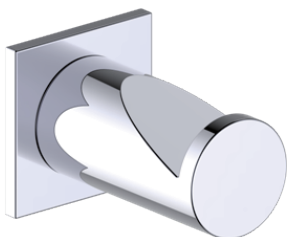

Includes Rosette : 40X4mm

Without Rosette

With Rosette

PORTO COLLECTION ROBE HOOK 137130

PRODUCT NAME: ROBE HOOK

PRODUCT CODE: 137130

MATERIAL: All-brass construction

KEY FEATURES: Contemporary design.
Round and linear geometries.
Sleek modern aesthetic.

Lifetime Limited (Residential Use)
One Year (Commercial Use)

NOTE: Dimensions and specifications are subject to change without notice.

PORTO COLLECTION

Large Round Rosette

137RDLG 48X10mm

*Rosettes are sold separately

Small Square Rosette

277SQSM 40X4mm

*Rosettes are sold separately

Large Square Rosette

277SQLG 45X12mm

*Rosettes are sold separately

NOTE: Dimensions and specifications are subject to change without notice.