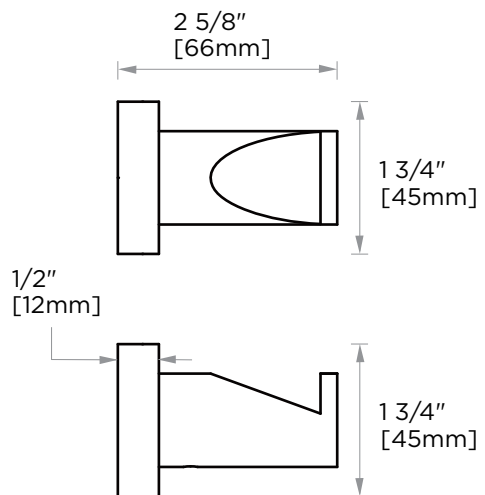

Lifetime Limited (Residential Use)
One Year (Commercial Use)

NOTE: Dimensions and specifications are subject to change without notice.

PORTO COLLECTION

Large Round Rosette

137RDLG 48X10mm

*Rosettes are sold separately

Small Square Rosette

277SQSM 40X4mm

*Rosettes are sold separately

Large Square Rosette

277SQLG 45X12mm

*Rosettes are sold separately

NOTE: Dimensions and specifications are subject to change without notice.