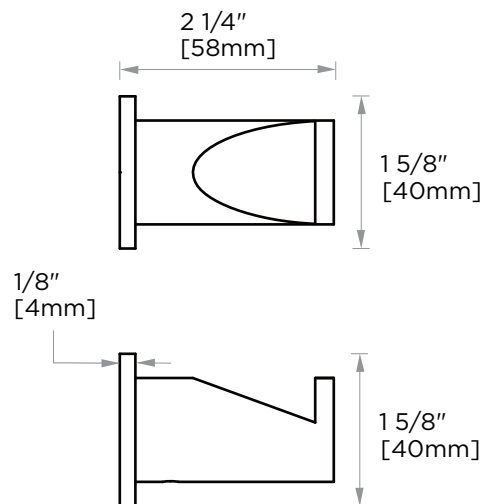

Lifetime Limited (Residential Use)
One Year (Commercial Use)

NOTE: Dimensions and specifications are subject to change without notice.

PORTO COLLECTION

Large Round Rosette

137RDLG 48X10mm

*Rosettes are sold separately

Small Square Rosette

277SQSM 40X4mm

*Rosettes are sold separately

Large Square Rosette

277SQLG 45X12mm

*Rosettes are sold separately

NOTE: Dimensions and specifications are subject to change without notice.