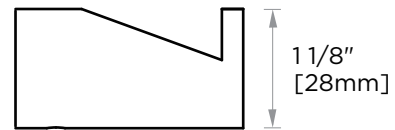

Includes Rosette : 40X4mm

Without Rosette

With Rosette

PORTO COLLECTION ROBE HOOK 137130

PRODUCT NAME: ROBE HOOK

PRODUCT CODE: 137130

MATERIAL: All-brass construction

KEY FEATURES: Contemporary design.
Round and linear geometries.
Sleek modern aesthetic.

Lifetime Limited (Residential Use)
One Year (Commercial Use)

NOTE: Dimensions and specifications are subject to change without notice.

PORTO COLLECTION

Large Round Rosette

137RDLG 48X10mm

*Rosettes are sold separately

Small Square Rosette

277SQSM 40X4mm

*Rosettes are sold separately

Large Square Rosette

277SQLG 45X12mm

*Rosettes are sold separately

NOTE: Dimensions and specifications are subject to change without notice.