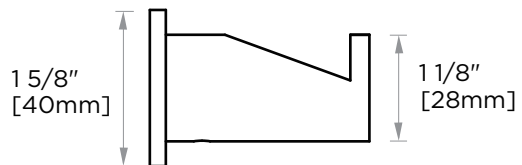

Includes Rosette : 40X4mm

Without Rosette

With Rosette

PORTO COLLECTION ROBE HOOK 137130

PRODUCT NAME: ROBE HOOK

PRODUCT CODE: 137130

MATERIAL: All-brass construction

KEY FEATURES: Contemporary design.
Round and linear geometries.
Sleek modern aesthetic.

Lifetime Limited (Residential Use)
One Year (Commercial Use)

NOTE: Dimensions and specifications are subject to change without notice.

PORTO COLLECTION

Large Round Rosette

137RDLG 48X10mm

*Rosettes are sold separately

Small Square Rosette

277SQSM 40X4mm

*Rosettes are sold separately

Large Square Rosette

277SQLG 45X12mm

*Rosettes are sold separately

NOTE: Dimensions and specifications are subject to change without notice.