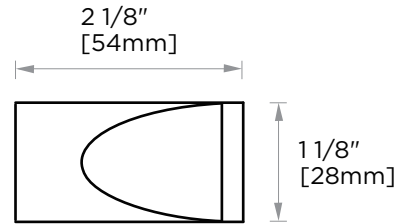

Includes Rosette : 40X4mm

Without Rosette

With Rosette

PORTO COLLECTION ROBE HOOK 137130

PRODUCT NAME: ROBE HOOK

PRODUCT CODE: 137130

MATERIAL: All-brass construction

KEY FEATURES: Contemporary design.
Round and linear geometries.
Sleek modern aesthetic.

Lifetime Limited (Residential Use)
One Year (Commercial Use)

NOTE: Dimensions and specifications are subject to change without notice.

PORTO COLLECTION

Large Round Rosette

137RDLG 48X10mm

*Rosettes are sold separately

Small Square Rosette

277SQSM 40X4mm

*Rosettes are sold separately

Large Square Rosette

277SQLG 45X12mm

*Rosettes are sold separately

NOTE: Dimensions and specifications are subject to change without notice.