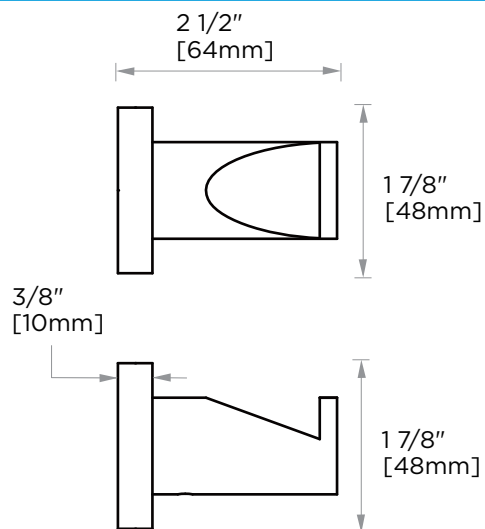

Lifetime Limited (Residential Use)
One Year (Commercial Use)

NOTE: Dimensions and specifications are subject to change without notice.

PORTO COLLECTION

Large Round Rosette

137RDLG 48X10mm

*Rosettes are sold separately

Small Square Rosette

277SQSM 40X4mm

*Rosettes are sold separately

Large Square Rosette

277SQLG 45X12mm

*Rosettes are sold separately

NOTE: Dimensions and specifications are subject to change without notice.