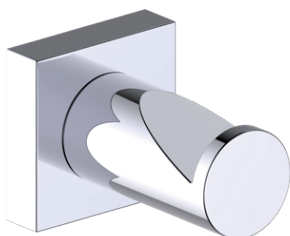

Includes Rosette : 40X4mm

Without Rosette

With Rosette

PORTO COLLECTION ROBE HOOK 137130

PRODUCT NAME: ROBE HOOK

PRODUCT CODE: 137130

MATERIAL: All-brass construction

KEY FEATURES: Contemporary design.
Round and linear geometries.
Sleek modern aesthetic.

Small Square Rosette

277SQSM 40X4mm

*Rosettes are sold separately

Large Square Rosette

277SQLG 45X12mm

*Rosettes are sold separately

NOTE: Dimensions and specifications are subject to change without notice.