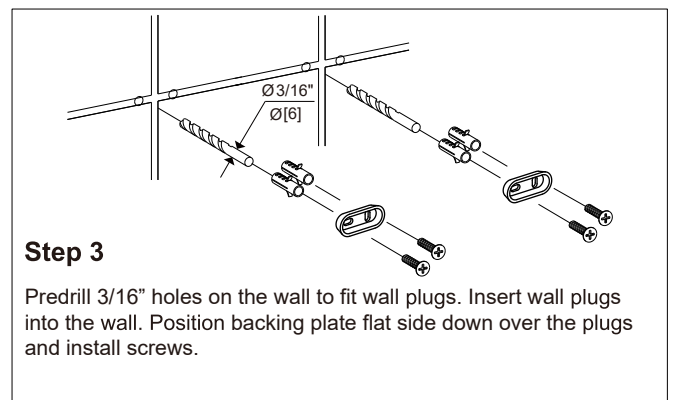

### TOWEL BAR 18"

288180

**Tools required for installation**

Level

Pencil

Screwdriver

Drill

Hammer