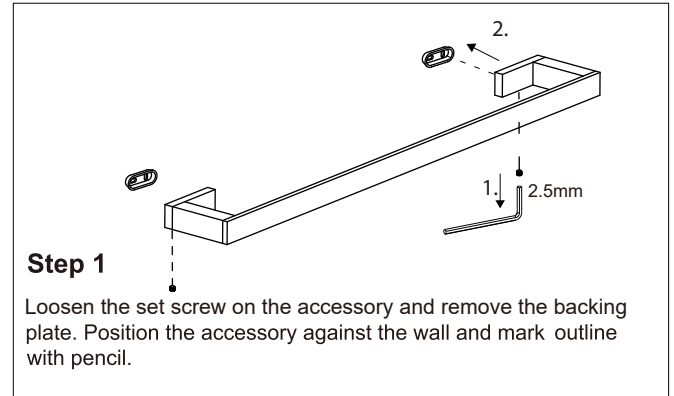

### TOWEL BAR 18"

288180

**Tools required for installation**

Level

Pencil

Screwdriver

Drill

Hammer