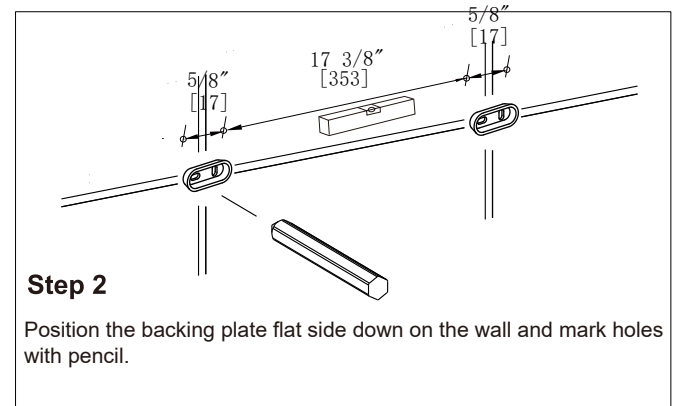

### TOWEL BAR 18"

288180

**Tools required for installation**

Level

Pencil

Screwdriver

Drill

Hammer