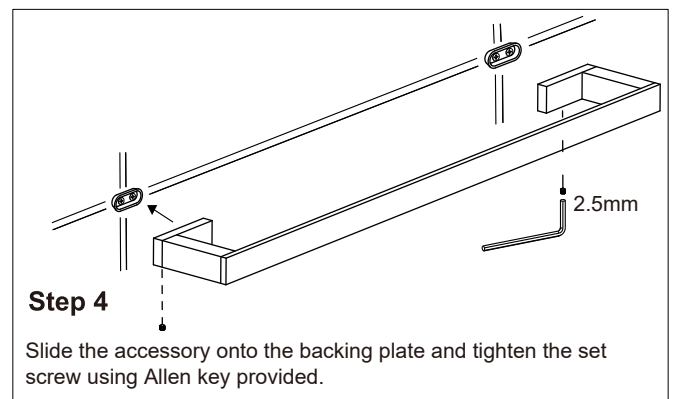

### TOWEL BAR 18"

288180

**Tools required for installation**

Level

Pencil

Screwdriver

Drill

Hammer