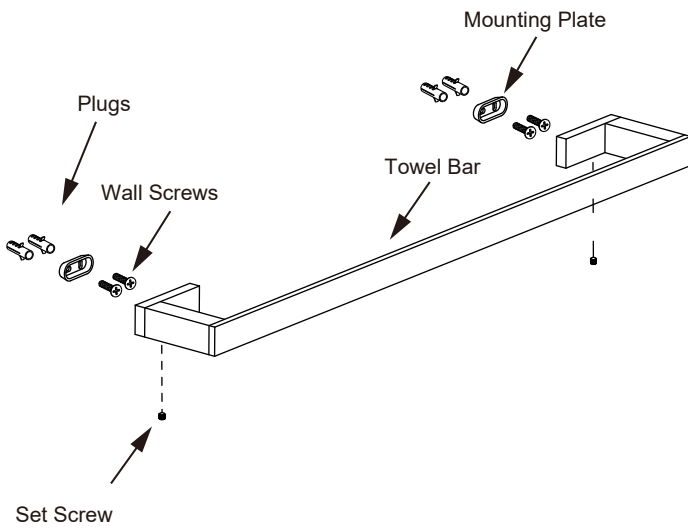

### TOWEL BAR 18"

288180

**Tools required for installation**

Level

Pencil

Screwdriver

Drill

Hammer