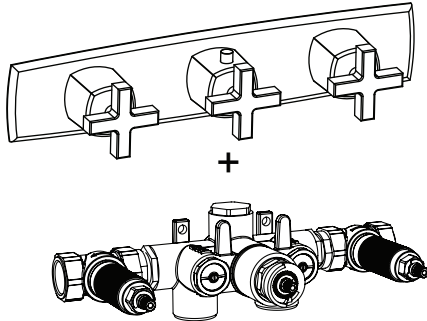

240.2715 | 3/4" Horizontal Thermostatic Valve + Trim With Two Volume Controls - For Tub or Shower Applications

SPECIFICATIONS:

- Solid Brass construction
- Two output
- Center knob controls temperature
- Left and right knob controls volume
- Use in tub filler or shower applications
- Thermostatic Valve Flow Rate - 8.0 GPM @ 60 PSI

STANDARDS:

- ASME A112.18.1 / CSA B125.1

196.2715 = Includes Valve [TVH.2715] + Trim [240.2715T**]

Legislation Compliance

ZeroDrip Technology

See Spec Sheet For TVH.2715 For Detailed Information On Valve.

Technical Diagram