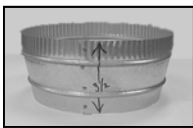

Wall Pyramid Specifications

8" Transition
8" Round x 3-1/2" high