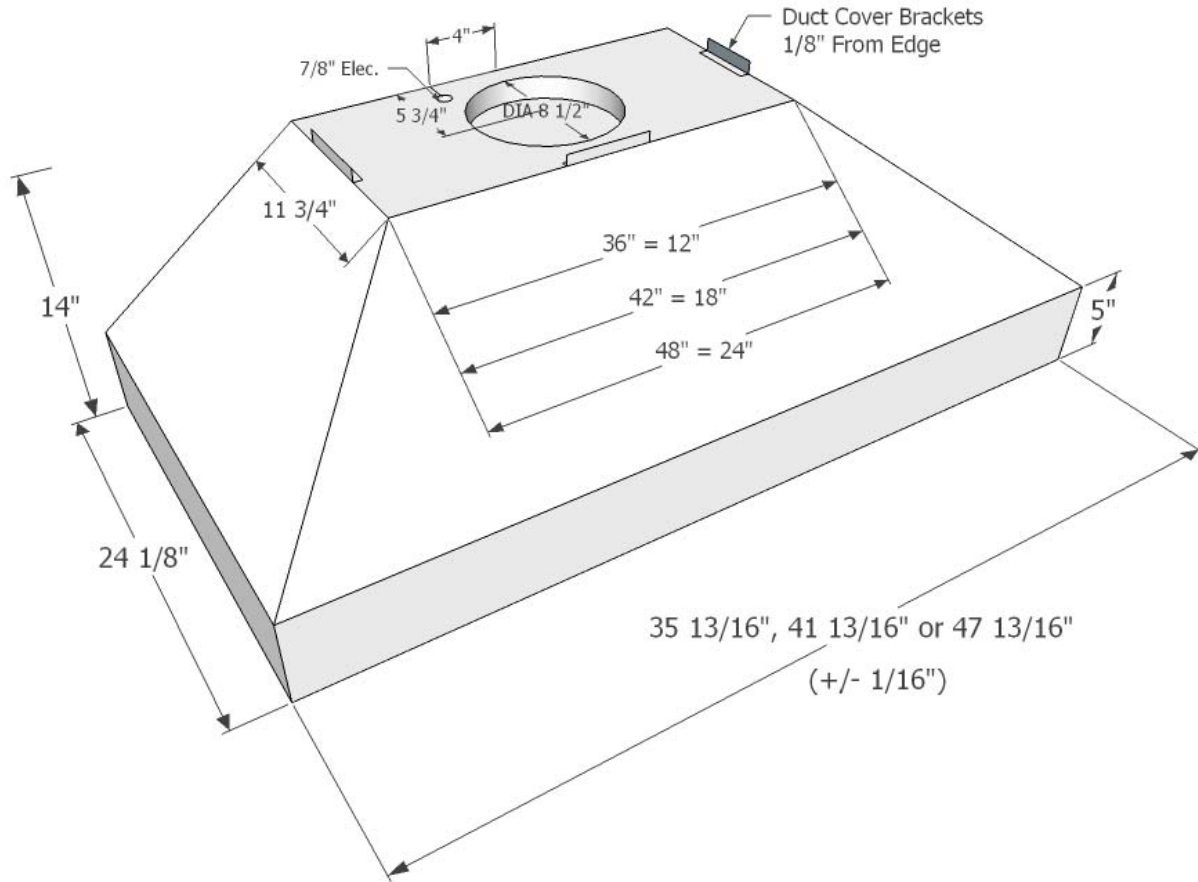

Wall Pyramid Specifications

NOTE: Duct Cover Depth & Width

Depth: 11-5/8" All Sizes

Width / Single Duct: 36" = 11-3/4", 42" = 17-3/4", 48" = 23-3/4"

SEVEN YEAR, IN HOME, LIMITED WARRANTY, THE BEST IN THE INDUSTRY!

All dimensions are (+/-) 1/16" and are subject to change. Drawings are not to scale.