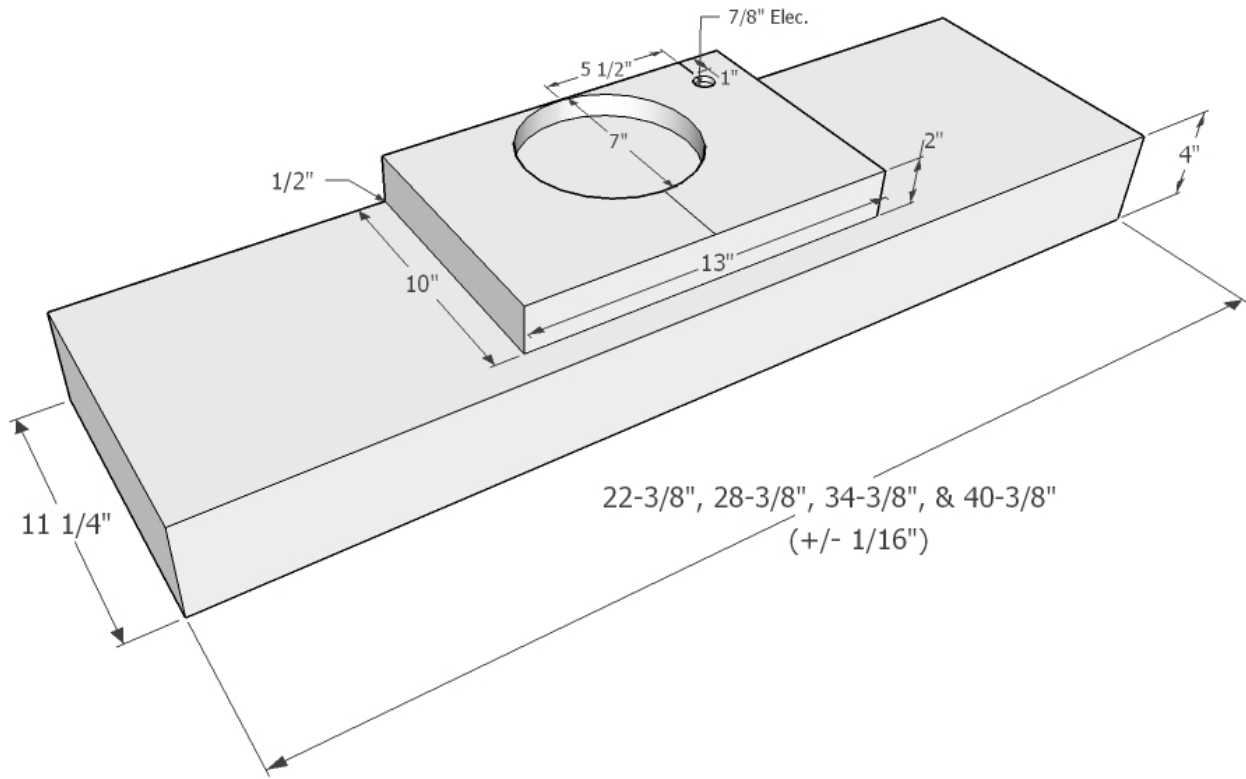

Ventilator Insert Specifications

SEVEN YEAR, IN HOME, LIMITED WARRANTY, THE BEST IN THE INDUSTRY!

All dimensions are ($\pm$) $1/16$ " and are subject to change. Drawings are not to scale.