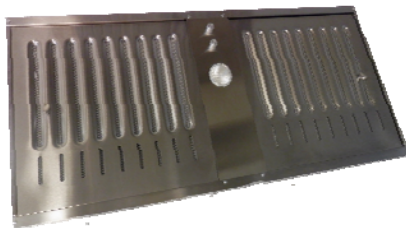

C2000SD4SB