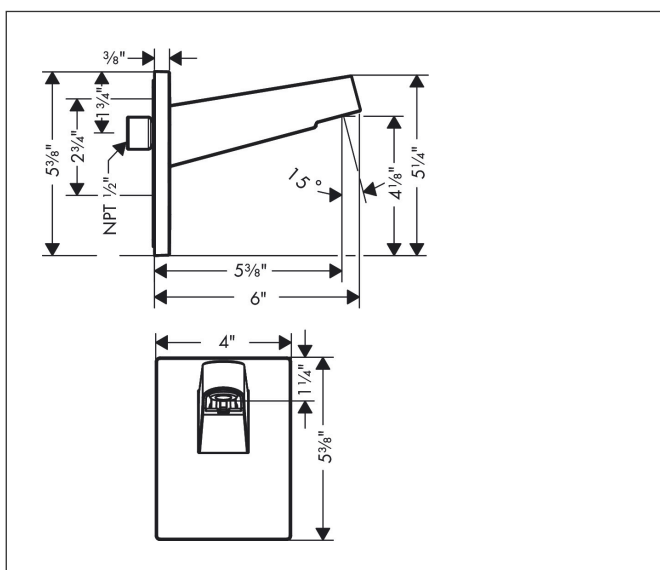

Brand hansgrohe
Art. Name **Pulsify** Showerarm for Showerhead 260
Art. Nr. 24149671
Surface matte black
Pos. 1

Product Picture

Features

- Plastic
- connection type: 1/2" NPT
- Wall Outlet, Mounting Material, Assembly instructions

Drawing

Technology