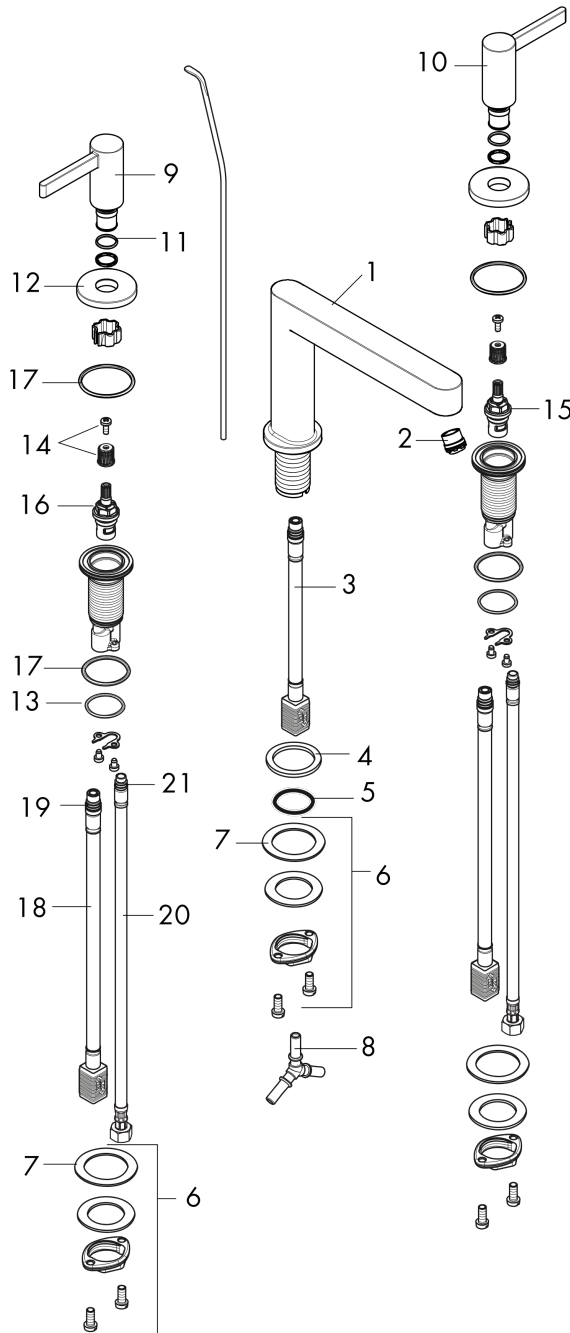

Finoris
Widespread Faucet 160 with Pop-Up Drain, 1.2 GPM
 Finishes : **matte black** Part no. : **76034671**

Description

Features

- Spray modes: Laminar spray
- Flow: 1.2 GPM (4.5 L/Min)
- 90° ceramic valves
- Does not include: Pop-up assembly

Item details

List Price \$ 805.00

Technology

Design awards

reddot winner 2021

Compliance

Product image

Scale drawing

Finoris
Widespread Faucet 160 with Pop-Up Drain, 1.2 GPM
 Finishes : **matte black** Part no. : **76034671**

Exploded drawing

Year of production: >11/21

Finoris

Widespread Faucet 160 with Pop-Up Drain, 1.2 GPM

Finishes : **matte black** Part no. : **76034671**

Spare parts list

Year of production: >11/21

Pos.	Description	Part no.	Price	PU
1	spout cpl.	93972670	-	1
2	spray former	93973000	-	1
3	null	92913000	-	1
4	flat seal	98749000	-	1
5	O-ring 26x4	92191000	-	1
6	null	92909000	-	1
7	lever collar	97548000	-	1
8	hose connection angel	92905000	-	1
9	handle for hot water	93969670	-	1
10	handle for cold water	93970670	-	1
11	O-Ring 14x1,5	98201000	-	1
12	escutcheon for handle	92956670	-	1
13	O-ring 26x2,5	98216000	-	1
14	handle fixing set	98932000	-	1
15	shut off unit right closing	98817000	-	1
16	shut off unit left closing	95366000	-	1
17	null	92907000	-	1
18	null	92914000	-	1
19	O-ring 8x1,75	97827000	-	1
20	connection hose 18½" M8x0,75 3/8"	96321001	-	1
21	O-ring 7x1,5	98422000	-	1