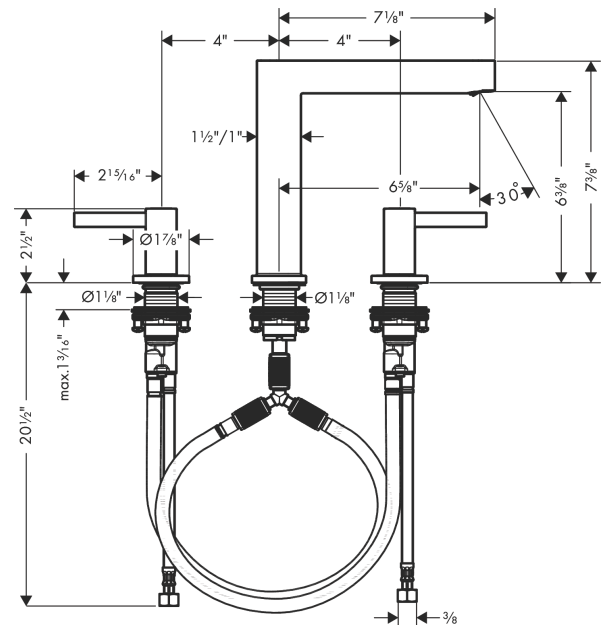

Finoris
Widespread Faucet 160 with Pop-Up Drain, 1.2 GPM
 Finishes : **matte black** Part no. : **76034671**

Description

Features

- Spray modes: Laminar spray
- Flow: 1.2 GPM (4.5 L/Min)
- 90° ceramic valves
- Does not include: Pop-up assembly

Item details

List Price \$ 805.00

Technology

Design awards

reddot winner 2021

Compliance

Product image

Scale drawing

Finoris
Widespread Faucet 160 with Pop-Up Drain, 1.2 GPM
 Finishes : **matte black** Part no. : **76034671**

Exploded drawing

Year of production: >11/21

Finoris

Widespread Faucet 160 with Pop-Up Drain, 1.2 GPM

Finishes : **matte black** Part no. : **76034671**

Spare parts list

Year of production: >11/21

Pos.	Description	Part no.	Price	PU
1	spout cpl.	93972670	-	1
2	spray former	93973000	-	1
3	null	92913000	-	1
4	flat seal	98749000	-	1
5	O-ring 26x4	92191000	-	1
6	null	92909000	-	1
7	lever collar	97548000	-	1
8	hose connection angel	92905000	-	1
9	handle for hot water	93969670	-	1
10	handle for cold water	93970670	-	1
11	O-Ring 14x1,5	98201000	-	1
12	escutcheon for handle	92956670	-	1
13	O-ring 26x2,5	98216000	-	1
14	handle fixing set	98932000	-	1
15	shut off unit right closing	98817000	-	1
16	shut off unit left closing	95366000	-	1
17	null	92907000	-	1
18	null	92914000	-	1
19	O-ring 8x1,75	97827000	-	1
20	connection hose 18½" M8x0,75 3/8"	96321001	-	1
21	O-ring 7x1,5	98422000	-	1